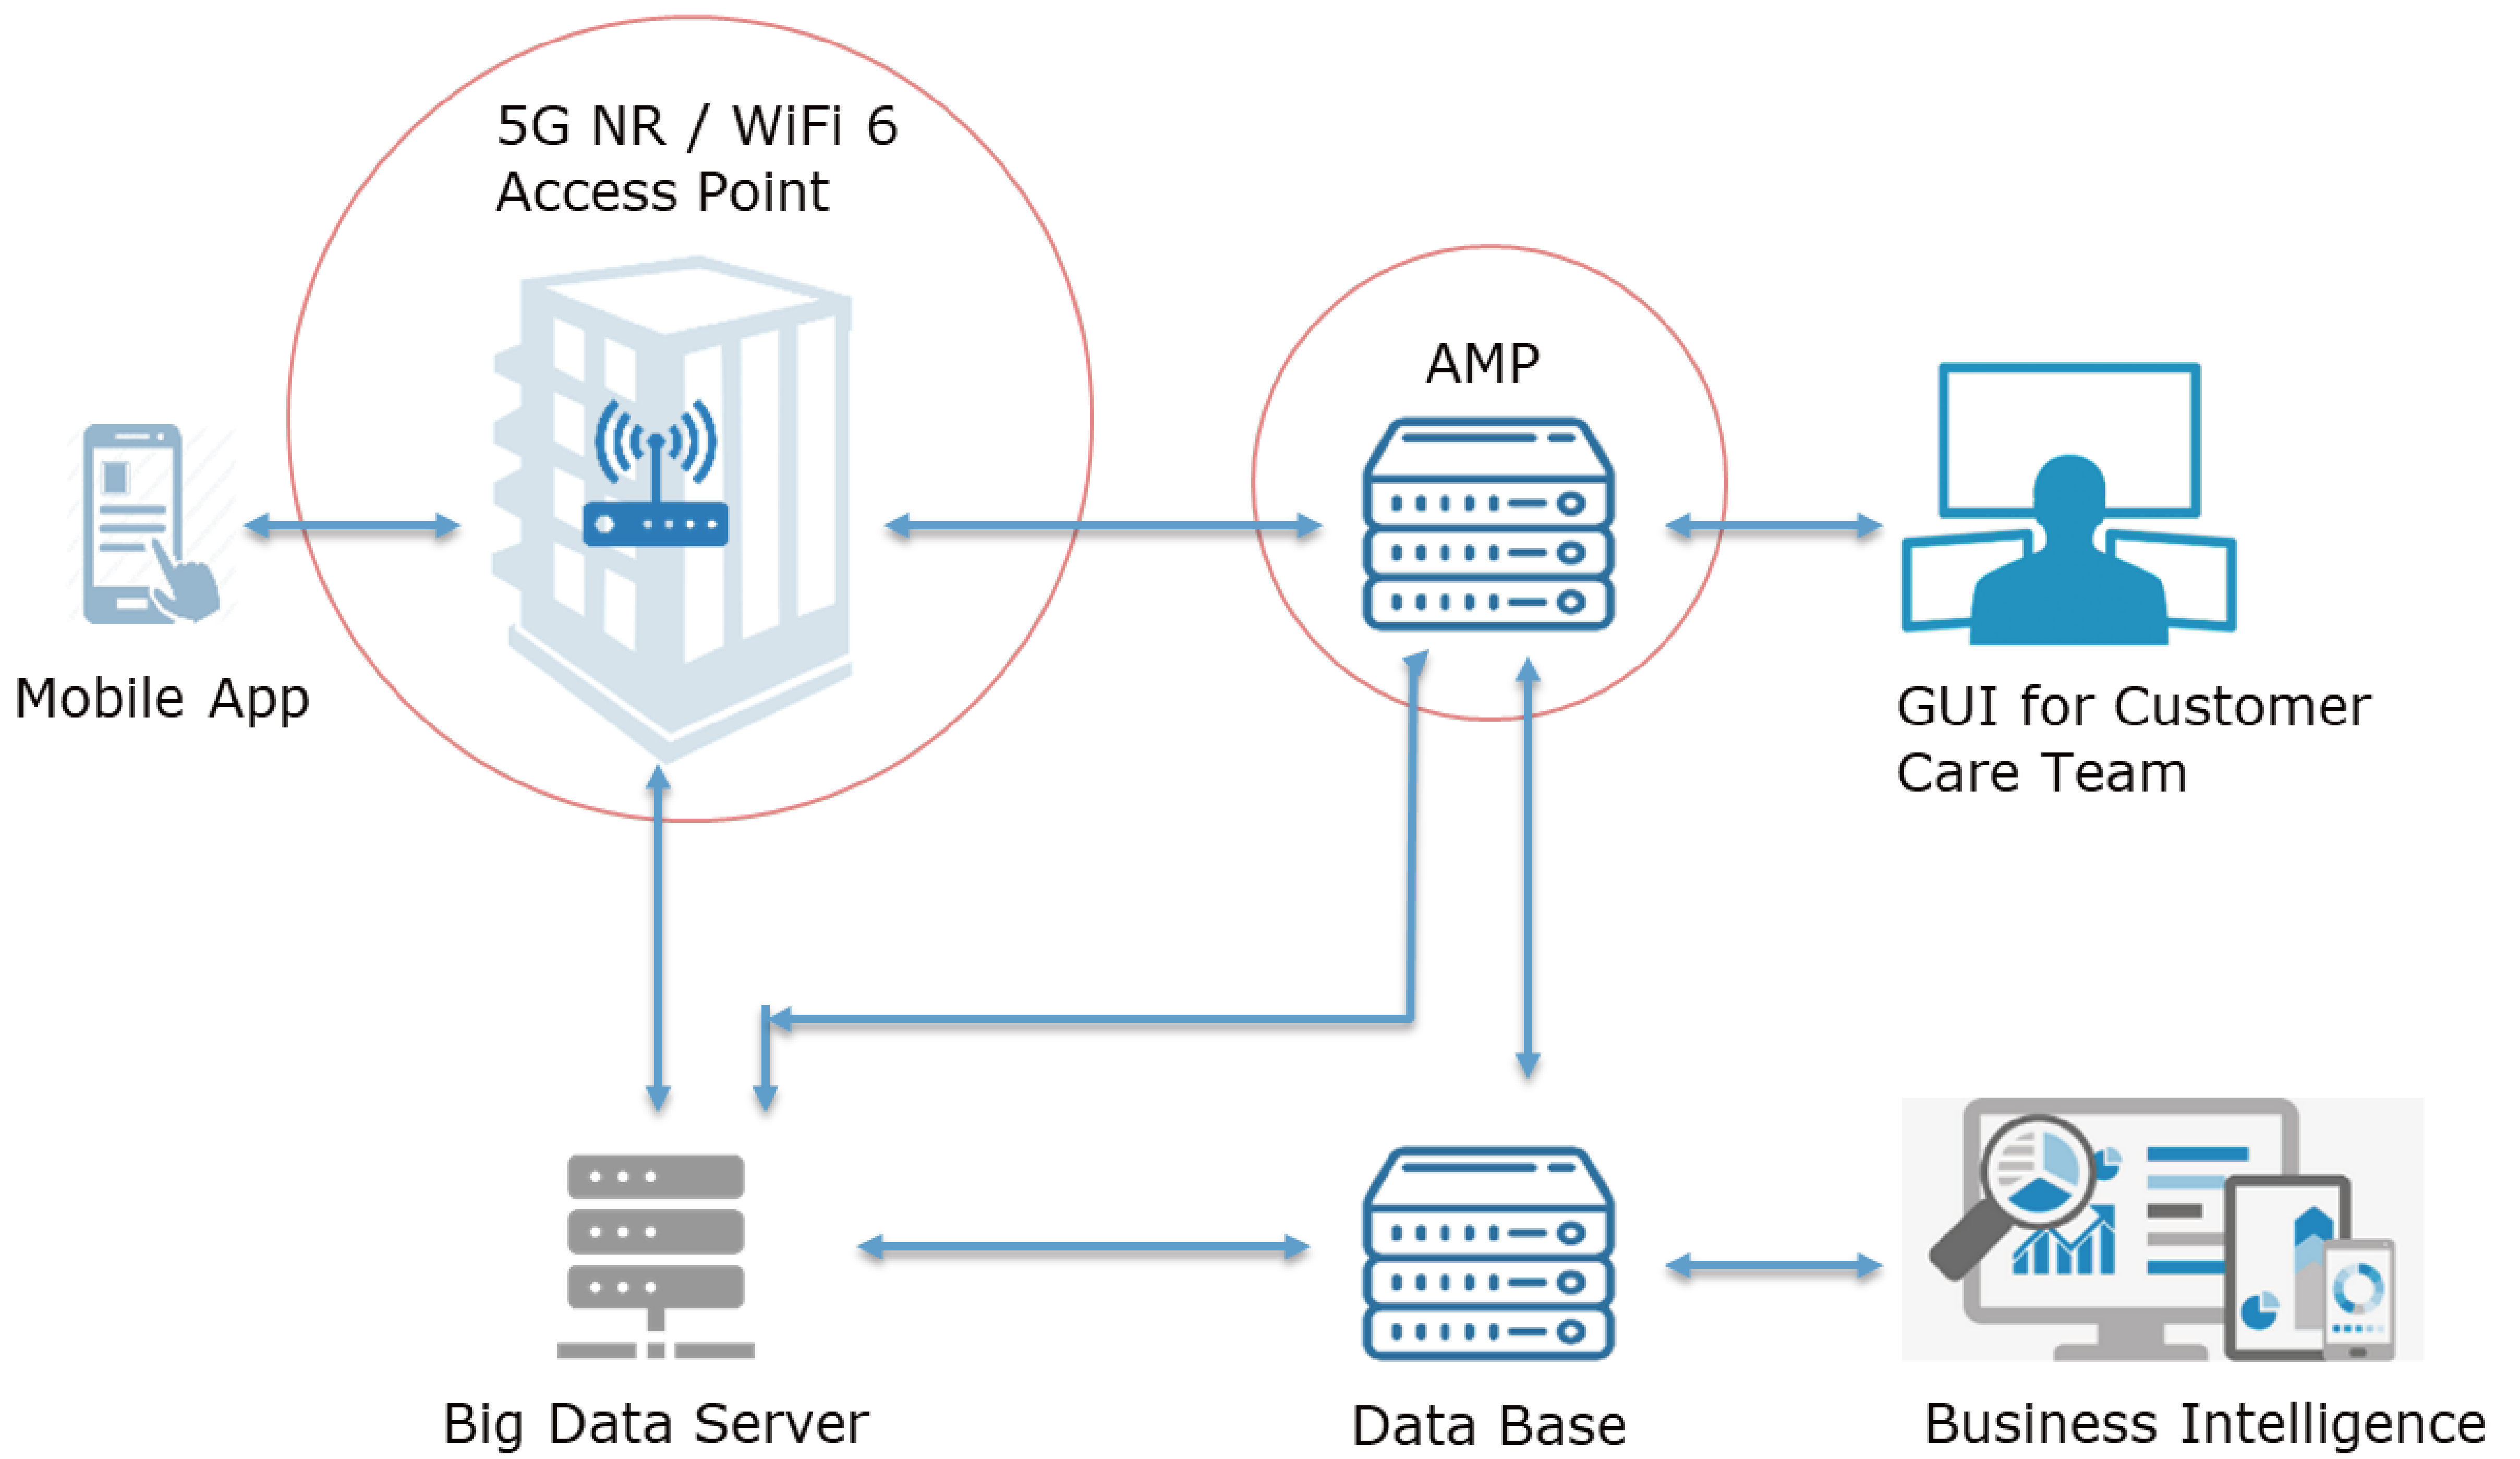

The New Generation of Wireless

# Enterprise Wireless Solution

Askey Enterprise Wireless Solution is a WiFi 6 11ax solution for enterprises, plants, civil free WiFi and provides easy deployment, management and quick extension for the network coverage of data, voice/video streaming. It not only helps IT/OT troubleshoot faster but also meets SLAs that address the critical evolving needs of their users.

With supporting NAC, Radius (802.1x), Microsoft AD, captive portal SSO and MAC authentication, it ensures the access that is highly secured. By great cost-efficiency and device management capability, Askey EWS simplifies life for IT/OT by easily managed from cloud based EMP/AMP or on-premises EMP/AMP.

## ASKEY's Enterprise Wireless Solution

LTE+WiFi 5 DUAL-BAND  
ENTERPRISE OUTDOOR AP

LTE + WiFi 6 DUAL-BAND  
ENTERPRISE INDOOR ROUTER

OUTDOOR WiFi 6 AP WITH 5G NR

INDOOR ENTERPRISE AP

**ASKEY Computer Corporation**  
10F, NO.119, Jiankang Road  
Zhonghe District  
New Taipei City 23585  
TAIWAN, R.O.C.