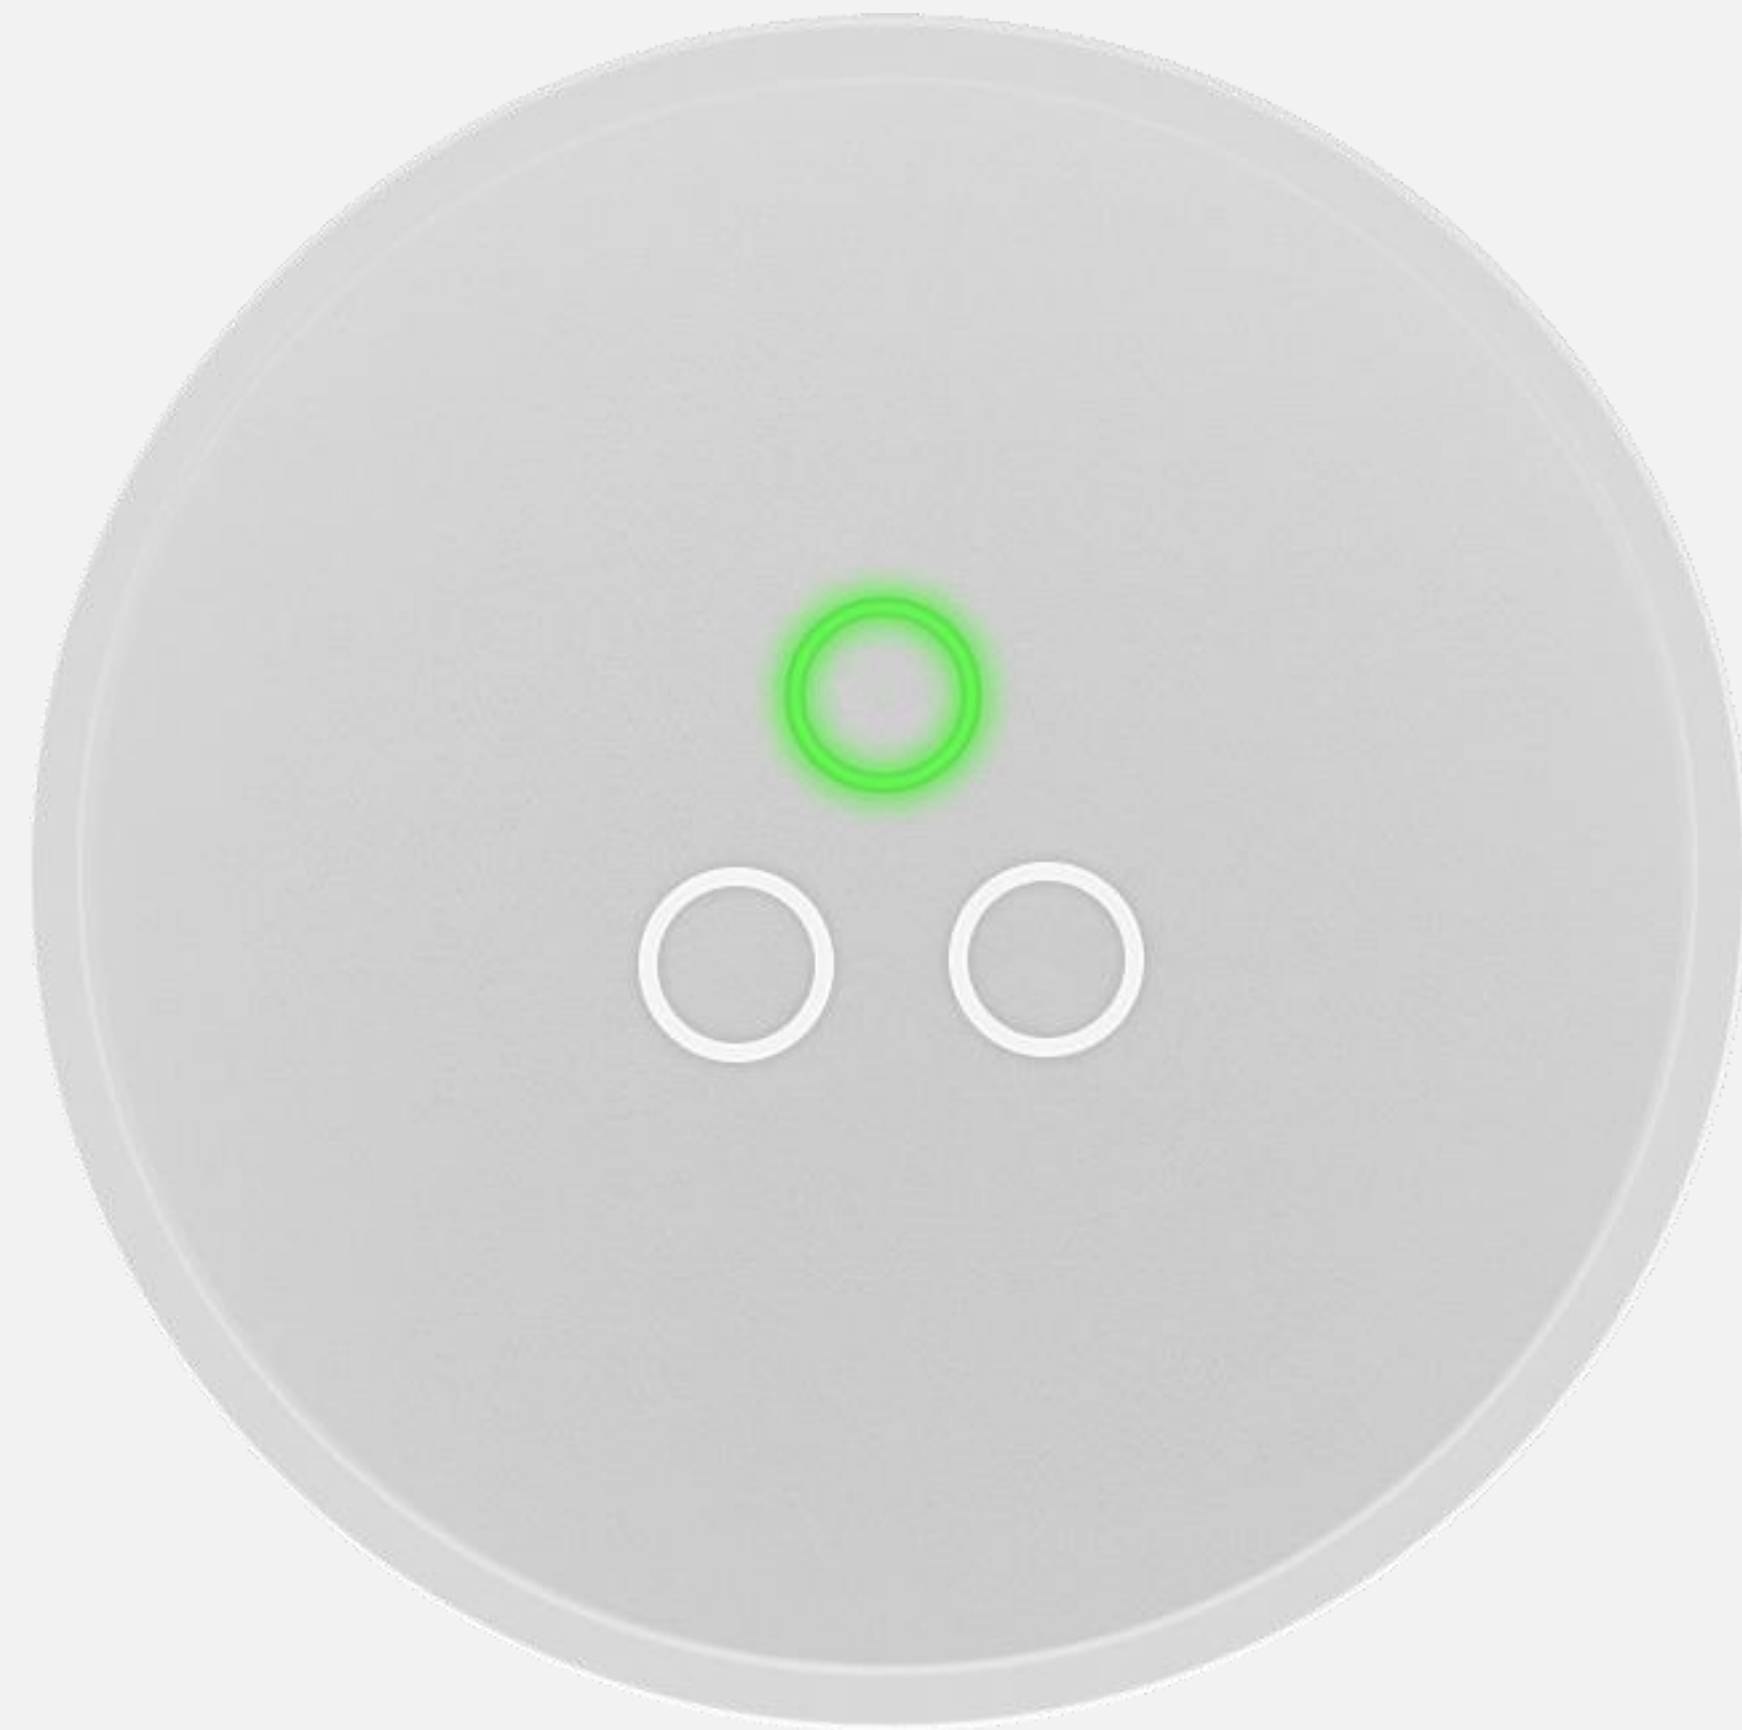

Blends in, unless there's a reason not to.

Muuun shines in three colors to let you know what's going on. Intuitive color status indicators will let you know if everything is alright, and when it's time to check out what's cooking.