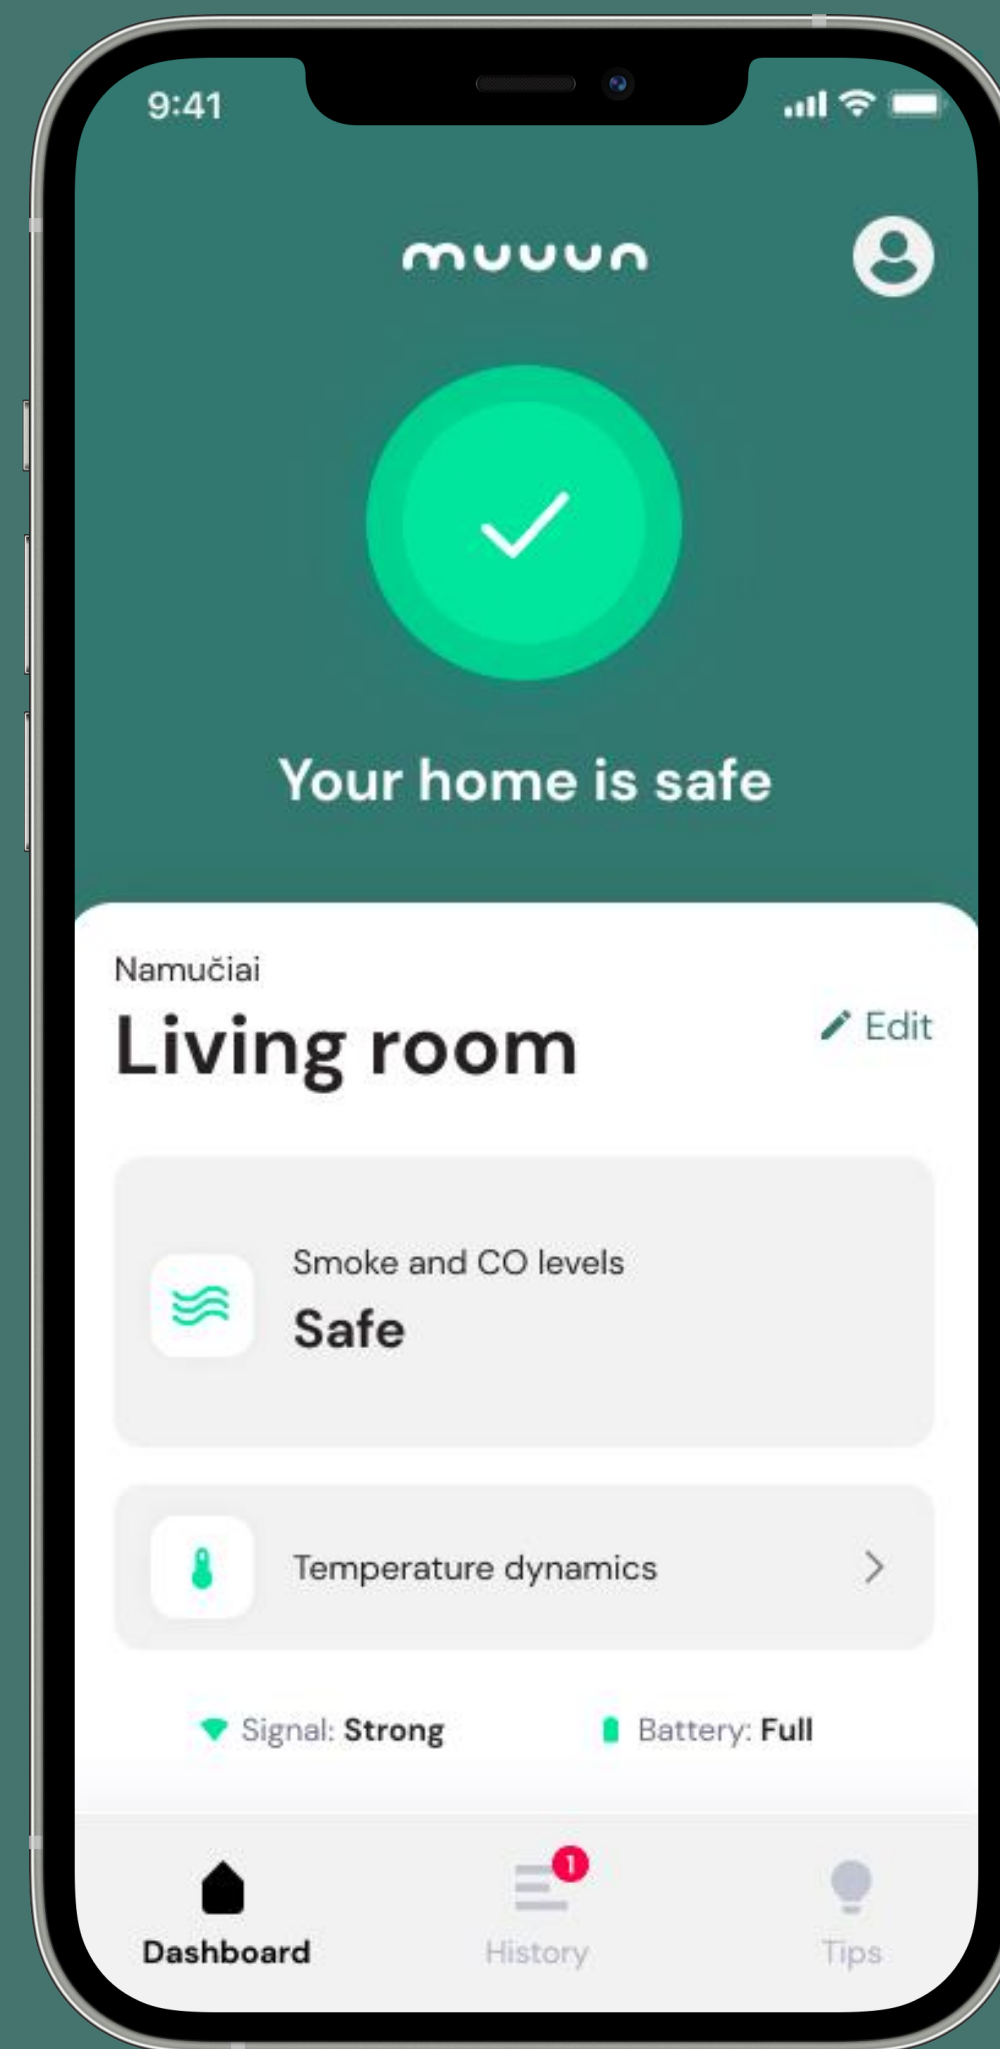

## Operation.

Discreet functionalities: LED status indicators and the test button integrated seamlessly with the design.

# Mindful design

# We fit fire safety into a pocket.

Our app gives you full control of your muuun system.

It lets you monitor temperature, see the full history of events, and review other useful information about the home and the device.