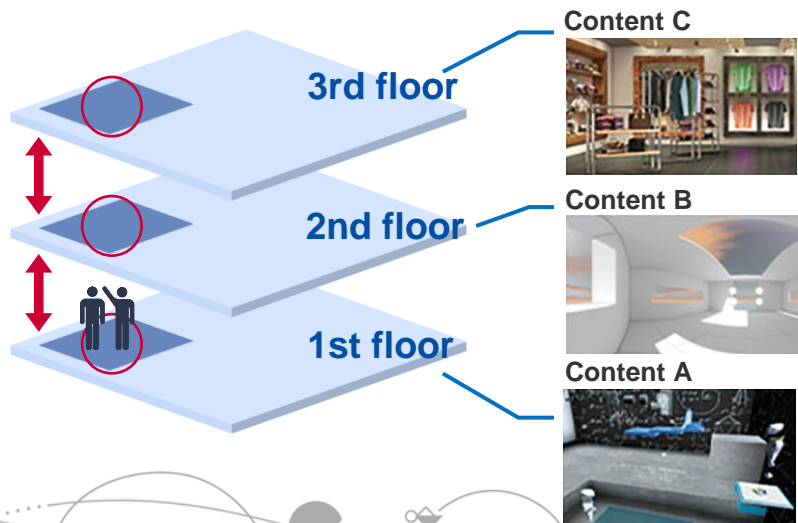

# ABAL<sup>®</sup> System

**– Virtual reality solution that allows users to move freely between virtual floors and communicate easily –**

NTT DOCOMO, INC.

- **Multilevel VR space with simultaneous communication**
- **Communication implemented with 2D video chat**

## Multilevel VR space

### ① Multilevel mobility

Creates a large VR space with multiple levels that users can move between easily, like riding an elevator.

## 2D video chat

Enables customers in homes, offices, etc. to receive live audiovisual support.