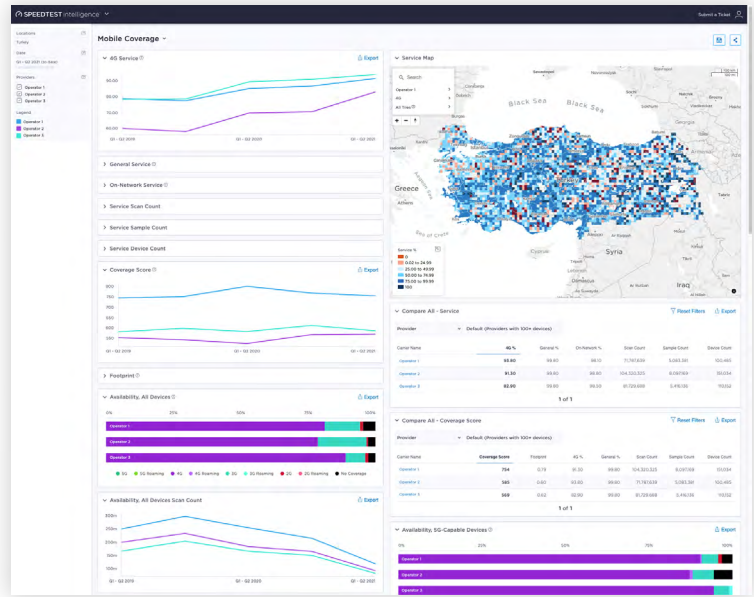

Speedtest Intelligence Portal

The Speedtest Intelligence Portal presents aggregated and analyzed data that allows you to visualize and easily understand network performance, quality, coverage and consumer sentiment in your markets. The Portal filters and compares performance data by:

- Provider
- Location
- Device or chipset
- Product manufacturer
- Mobile technology (e.g., 3G, 4G, 5G) or fixed broadband platform (e.g., Fixed, Wi-Fi, Desktop, Low Latency, etc.)

Raw data extracts are also available for filtering and analysis by your team.

Customization for your unique organization

Speedtest Intelligence presents multiple additional customization options, including:

Single Sign-On

Seamlessly handle user account creation and team access to the Speedtest Intelligence Portal using your LDAP or other identity management system.

International Roaming

Understand your customers' network experience when they roam outside of your coverage area.

Real-Time Feeds

A stream of your licensed Speedtest result data, delivered to your private data store within seconds (or minutes, depending on the implementation).

Failed/Partial Tests

Understand whether network failure or consumer interruption caused an incomplete Speedtest.