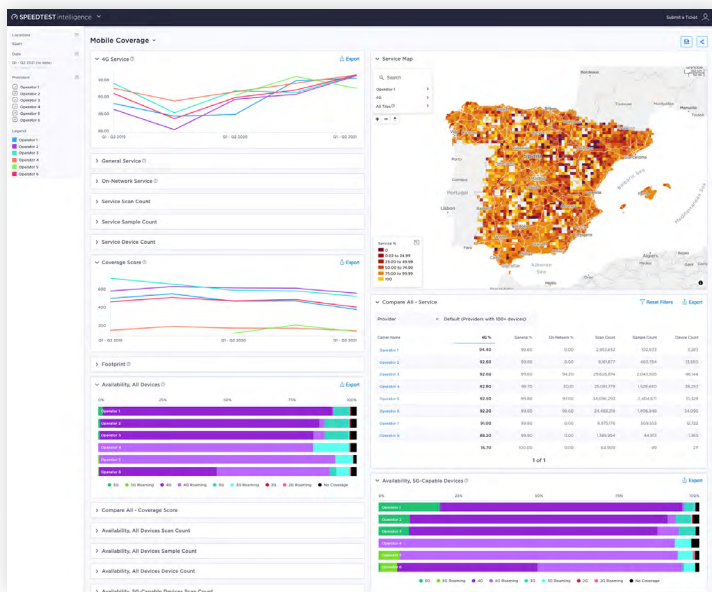

## SPEEDTEST intelligence®

Network performance, quality, coverage and sentiment data

Speedtest Intelligence® provides insights into global fixed broadband and mobile network performance, quality, coverage and consumer sentiment. Leveraging billions of results from the Ookla® Speedtest platform, Speedtest Intelligence is an essential tool for organizations that seek to make business and technical decisions with a full understanding of the networks in their markets. Governments, regulatory bodies and trade groups also trust Speedtest Intelligence as an official source of record for the state of worldwide markets.

## A comprehensive database

Lab-condition tests and drive tests don't give an accurate view of what your customers are actually experiencing. Speedtest Intelligence reveals how well your network is truly performing in the moments and locations your customers need the internet most. Speedtest Intelligence includes over 200 data elements that give you information to confidently:

- Assess and rank operator performance
- Determine where to invest and expand your network
- Understand which devices perform best on your network
- Make external claims validating the benefits of your network and compare it to competitors
- Track changes in your network performance
- Analyze network footprint
- Pinpoint geographic hotspots of network issues
- View how metrics vary by location
- Gain insights into customer perceptions of your network and competitor networks

## Speedtest Intelligence Portal

The Speedtest Intelligence Portal presents aggregated and analyzed data that allows you to visualize and easily understand network performance, quality, coverage and consumer sentiment in your markets. The Portal filters and compares performance data by: