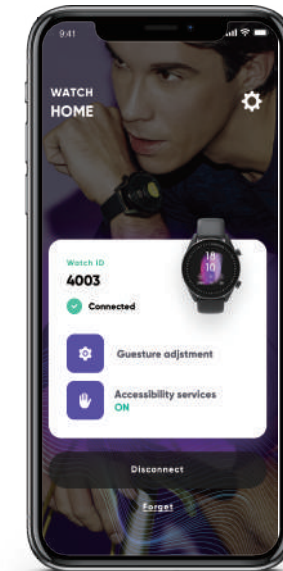

16 Colors Watch Band

Let Your Style Shine Through!

+852 3998 3180

info@madgaze.com

www.madgaze.com

Spec

CPU:	Quad Core 1.25GHz Android 7.0
Screen:	1.39 inch Capacitive Touch Screen 260,000 Colors 400x400 pixels
Sensor:	Accelerometer and Gyroscope Heart Rate Monitor
Wireless Connection:	Bluetooth 4.0 Wi-Fi 2.4G
Operating System:	Android 7.1
Battery:	620mAh
SIM Card:	Nano SIM
IP Rating:	IP67 Water Resistant and Dust Proof
RAM:	1GB
Storage:	16GB
Audio:	Microphone Speaker
Vibrating Motor:	Support

MADGAZE

Watch

Access a Futuristic Life
Using Simple Wrist,
Hand and Finger Gestures

All-in-One Device with Smartest Gesture Control

MAD Gaze Watch keeps you connected wherever you go! Check your messages, calendar reminders and social media notifications at a glance. Reply messages with simple click-and-speak control or easy shortcuts on your hand.

Focus on Your Fitness & Health

Powered by built-in GPS, MAD Gaze Watch supports 9 sport modes and tracks your outdoor activities with getting real-time stats, allowing you to check your performance based on heart rate, pace, distance, calories burned and more.

Control the Digital World with 30+ Simple Hand Gestures

MAD Gaze Watch is built with cutting-edge 6-axis gyro and acceleration sensor, which accurately captures different vibration waves and movements that triggers the customized function.