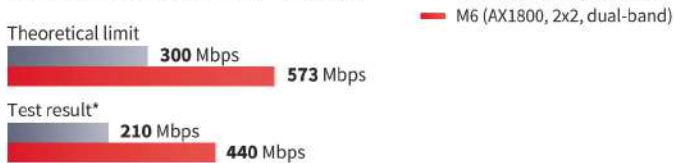

M6 AX1800 Wireless Dual-Band Mesh

Power your home with the most advanced Wi-Fi yet

Why Wi-Fi 6?

- 4x** Stream, work and play at the same time without affecting speed with 4 times better performance.
- 40%** It's a Wi-Fi Formula 1 Racetrack, supporting up to 12 streams at once at faster speeds and 40% greater throughput.
- ⚡** Conserve device's power and lower battery consumption so you can stay connected, longer.

Throughput (Single 2.4 GHz channel)

Throughput (Single 5 GHz channel)

The Mercku Advantage

WHEMS Antenna Design

Reduction in transmission loss due to signal distortions.

OFDMA

Highly efficient data channeling to multiple devices at once.

Target Wake Time

Reduces your device's power and battery consumption.

BSS Coloring

By adding an identifier to transmitted information, transmission efficiency is substantially increased.

M6 Router Specifications & Features