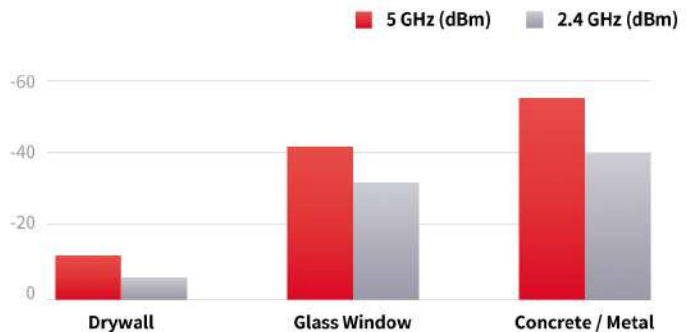

Mercku M6 Mesh Wi-Fi Open-Space Coverage (ft²)

Number of M6	x 1 3,000	x 2 4,500

*Obstacles such as furniture or building material will cause Wi-Fi signal attenuation.