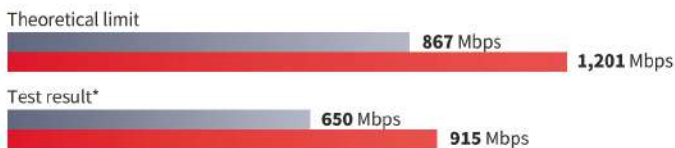

M6 AX1800 Wireless Dual-Band Mesh

Power your home with the most advanced Wi-Fi yet

Why Wi-Fi 6?

- 4x** Stream, work and play at the same time without affecting speed with 4 times better performance.
- 40%** It's a Wi-Fi Formula 1 Racetrack, supporting up to 12 streams at once at faster speeds and 40% greater throughput.
- ⚡** Conserve device's power and lower battery consumption so you can stay connected, longer.

Throughput (Single 2.4 GHz channel)

Throughput (Single 5 GHz channel)

The Mercku Advantage

WHEMS Antenna Design

Reduction in transmission loss due to signal distortions.

OFDMA

Highly efficient data channeling to multiple devices at once.

Target Wake Time

Reduces your device's power and battery consumption.

BSS Coloring

By adding an identifier to transmitted information, transmission efficiency is substantially increased.

M6 Router Specifications & Features