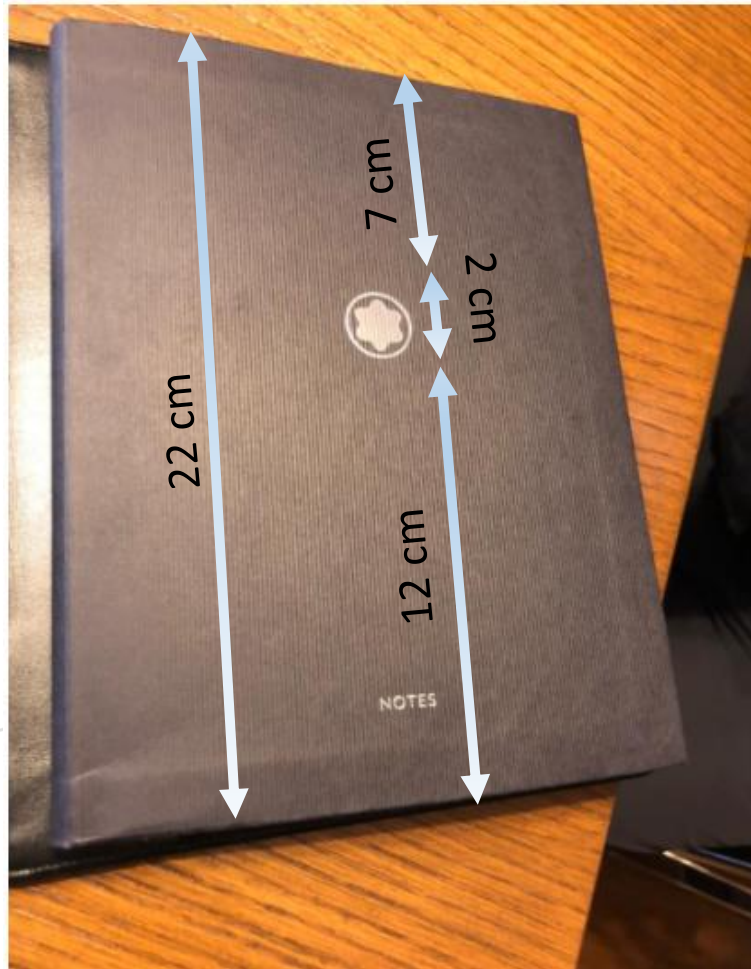

simulate the "M" of Monty Mobile logo in the middle of the inside front cover of the note book and at the bottom middle of it write Note respecting the proportion and color of the Ref