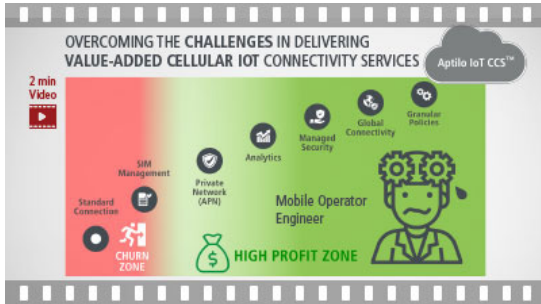

Videos

<https://youtu.be/95ke23qBlzM>

2 min about IoT CCS

Aptilo IoT Connectivity Control Service™ (IoT CCS) is a groundbreaking new service for mobile operators that want to innovate in the IoT era. Mobile operators can leave their mobile core untouched and, through advanced policy control, create secure IoT connectivity services previously considered unthinkable. Our virtual multitenant APN eliminates the complexity in setting up individual private APNs for each enterprise customer.

<https://youtu.be/2kRfgX_fbtS>

IoT CCS overview & use cases

Get an overview of Aptilo IoT CCS and some of the innovative services mobile operators can create for their business customers.

The drivers	00:30 - 07:51 min
What it is	07:52 - 14:36 min
Use cases	14:43 - 28:32 min

Aptilo IoT CCS solution brief by Fortinet and Aptilo

<https://www.aptilo.com/iot-ccs-solution-brief>

Direct download link here