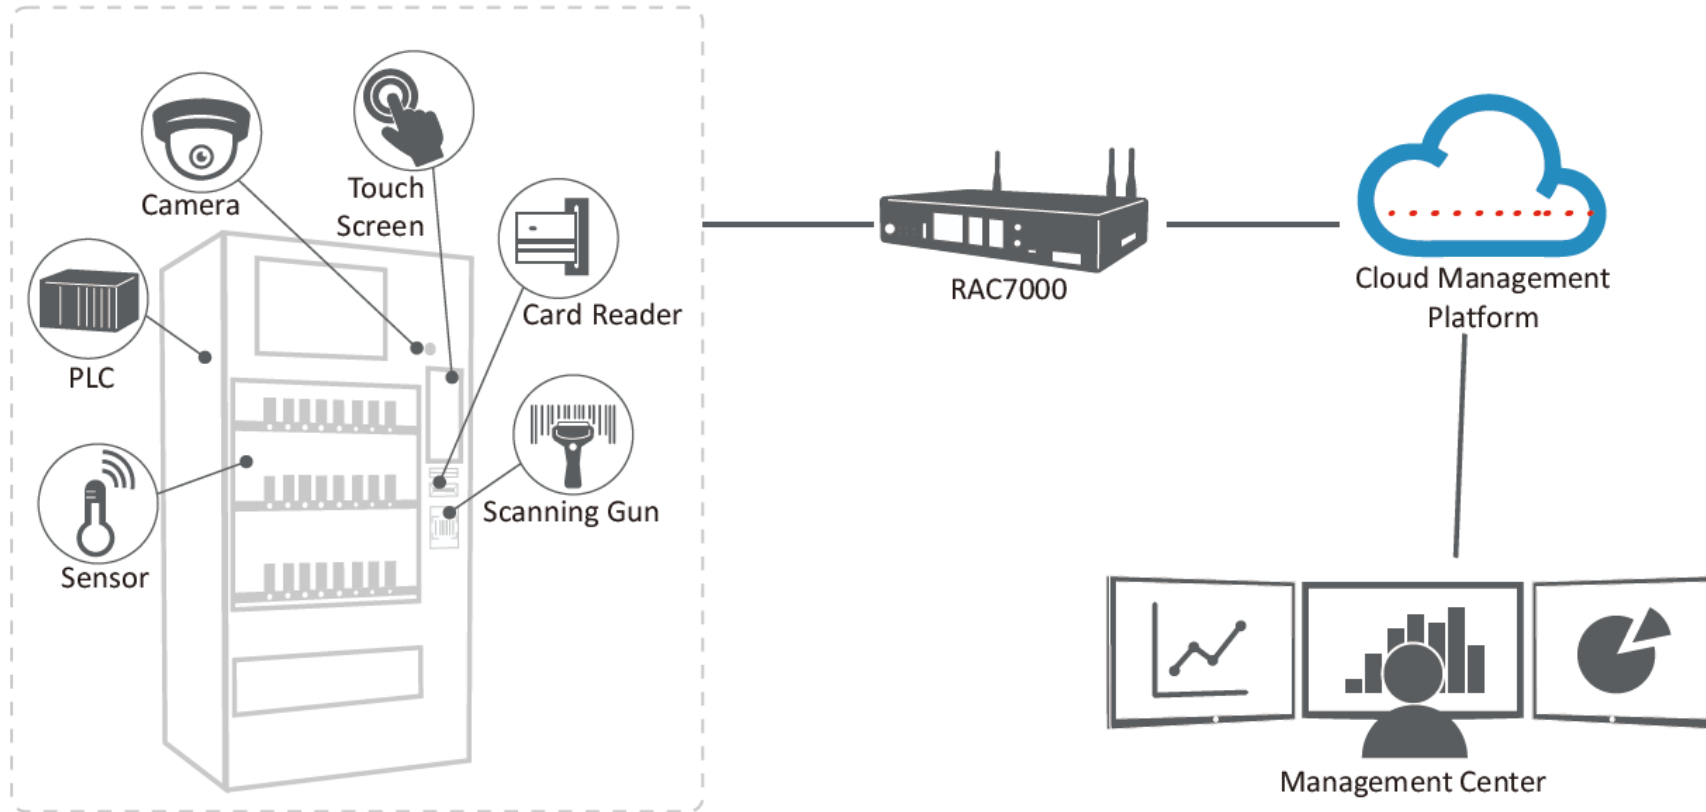

Self-service Machine Solution

Charging Pile

Autonomous Store

Ticket Vending Machine

Digital Signage

Express Cabinet

Gain from Robustel Solution

High Performance
Rich Interfaces

4G + WiFi + Wire Backup Link

Encrypted VPN Tunnel

Rich Apps from Android

One-stop Cloud Management Platform

Highly Integrated

Controller + IPC + Industrial Router

Lightweight and highly integrated

Rich Interfaces

- Ethernet
- USB
- RS232
- RS485
- TTL
- Micro USB
- HDMI
- LVDS
- SPK
- MIC
- HP
- WIFI
- mSATA
- DEBUG

RAC7000
Android Computer

Ruggedized Design

Powerful Hardware

- Freescale Cortex-A9 Quad-Core 64-bit processor for complex computing needs
- OpenGL ES2.0 and OpenVG TM1.1 for smooth fidelity
- Dual 1080P video output for HD display

Robust Industrial Design

- Industrial-grade protection, high EMC level, wide temperature and voltage range
- Adapted to complex environment and durable
- 4G + WiFi + Wire backup link strategy

Enhanced by OS and Platform