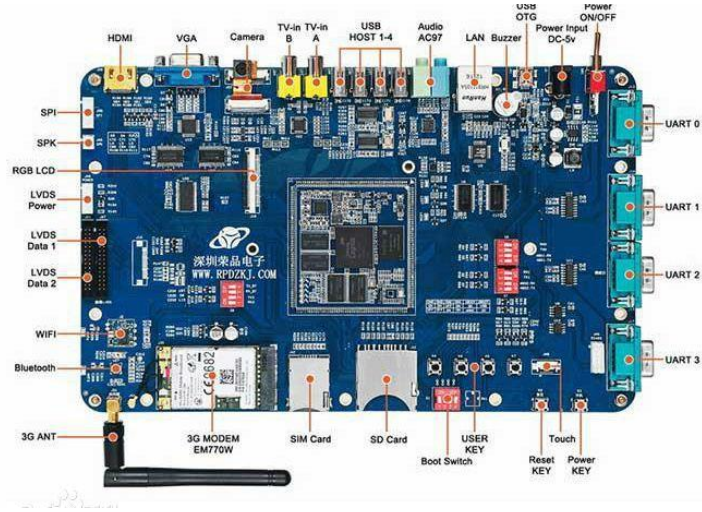

4G + WiFi + Wire Backup Link

Encrypted VPN Tunnel

Rich Apps from Android

One-stop Cloud Management Platform

Highly Integrated

Controller + IPC + Industrial Router

Lightweight and highly integrated

Rich Interfaces

- Ethernet
- USB
- RS232
- RS485
- TTL
- Micro USB
- HDMI
- LVDS
- SPK
- MIC
- HP
- WIFI
- mSATA
- DEBUG

RAC7000
Android Computer

Ruggedized Design

Powerful Hardware

- Freescale Cortex-A9 Quad-Core 64-bit processor for complex computing needs
- OpenGL ES2.0 and OpenVG TM1.1 for smooth fidelity
- Dual 1080P video output for HD display