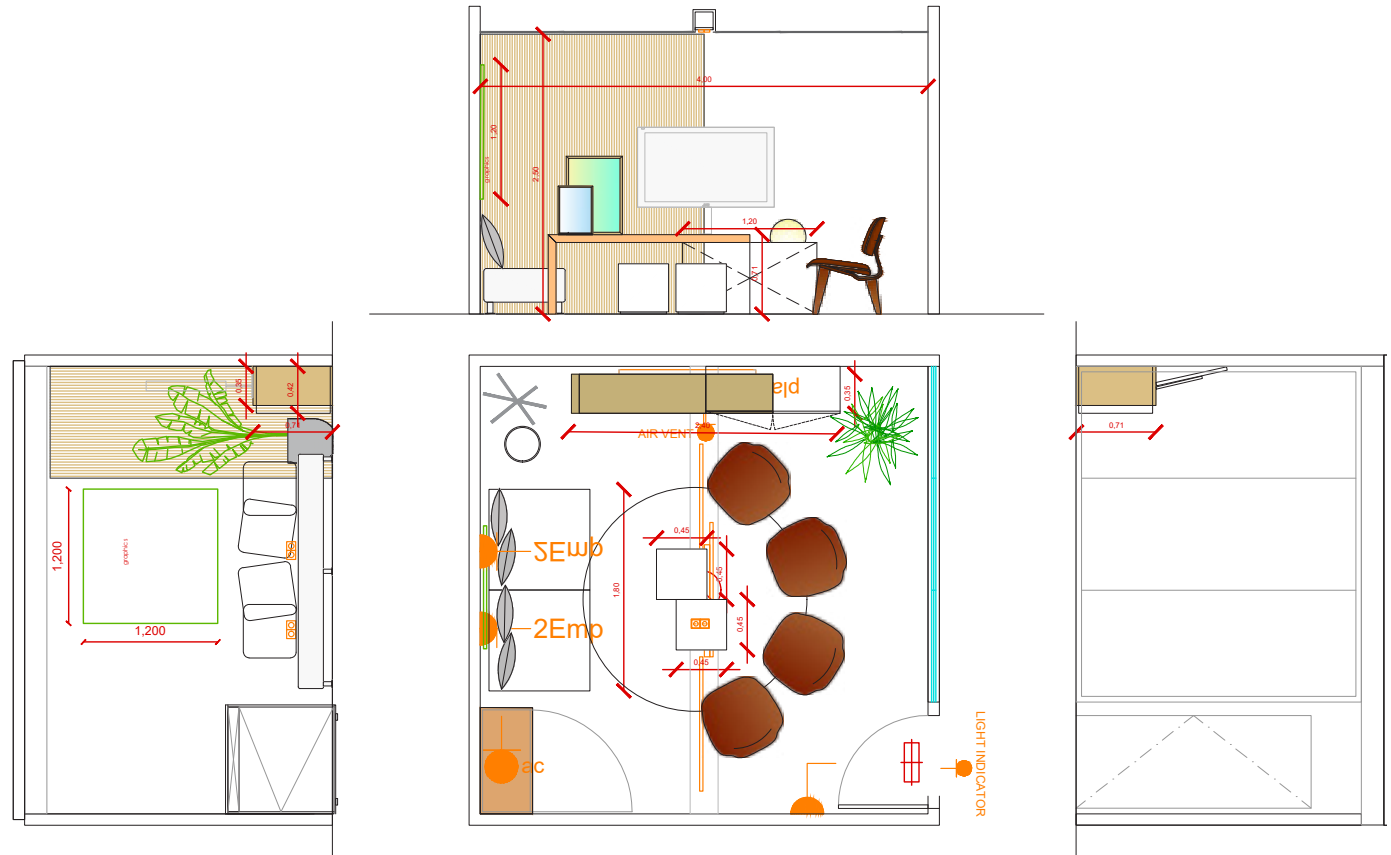

Layout Lounge glass window 8 Pax

A RELAXED ATMOSPHERE WITH LOW SEATING TO ENJOY CASUAL MEETINGS.
No extra elements are required.

Room Package (Glass window) LOUNGE 8pax

- Room Signage: Nameplate in the corridor
- Indicator light for room availability
- Lockable lock (4 x copies of keys)
- Carpeted floor (no optional color)
- 2 x Low coffee Table (1 x embedded sockets)
- 4 x Lounge chairs
- 1 x Lounge Sofa & cushions
- 1 x Round carpet
- 1 x Lockable Cupboard
- 1 x Wastepaper Basket
- 1 x Coat Stand
- 1 x Plant
- 1 x Aromatic arrangement
- 1 x Graphic elements (1 x Frame A + 1 x Frame B)**
- 2 x Embedded double sockets on the walls (0,3kw available)
- 1 x Wireless desktop charger
- 1 x Table globe lamp
- 1 x Air Conditioning unit
- 1 x Cabinet for covering the AC unit
- 1 x Wireless phone charger

SERVICES PROVIDED BY FIRA BARCELONA

- Wi-Fi (not part of this specification)
- 1 x 50-55" TV Screen, table support

! (*) If extra power is required, please contact Fira

*Please check out your location in the general layout. ** Please check Frames page information