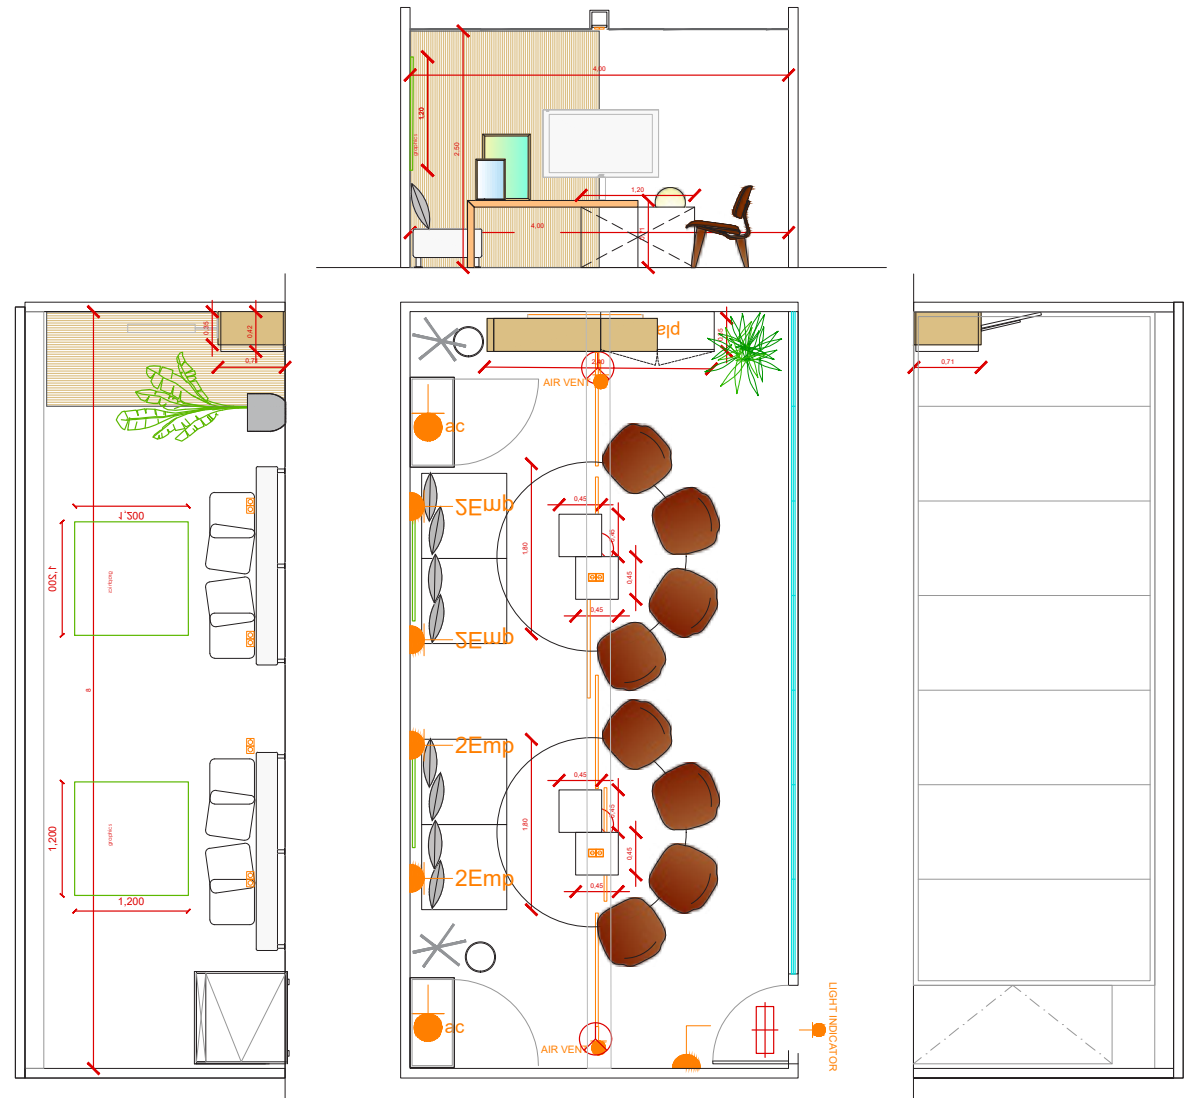


EXECUTIVE MEETING ROOMS 2024

EMR-HALL 7

Lounge room

16 pax

V03 30. 11. 2023

Layout Lounge 16 Pax

A RELAXED ATMOSPHERE WITH LOW SEATING TO ENJOY CASUAL MEETINGS.

No extra elements are required.

Room Package (Glass window)

LOUNGE 16pax

- Room Signage: Nameplate in the corridor
- Indicator light for room availability
- Lockable lock (4 x copies of keys)
- Carpeted floor (no optional color)
- 4 x Low coffee Table (2 x embedded sockets)
- 8 x Lounge chairs
- 2 x Lounge Sofa & cushions
- 2 x Round carpet
- 1 x Lockable Cupboard
- 1 x Wastepaper Basket
- 2 x Coat Stand
- 1 x Plant
- 2 x Aromatic arrangement
- 2 x Graphic elements (2 x Frame A + 1 x Frame B)**
- 4 x Embedded double sockets on the walls (0,3kw available)
- 1 x Wireless desktop charger
- 1 x Table globe lamp
- 1 x Air Conditioning unit
- 1 x Cabinet for covering the AC unit
- 1 x Wireless phone charger

SERVICES PROVIDED BY FIRA BARCELONA

- Wi-Fi (not part of this specification)
- 1 x 50-55" TV Screen, table support

! (*) If extra power is required, please contact Fira

*Please check out your location in the general layout. ** Please check Frames page information

! **Attention:**
Only if we don't received the customer's logo on time.

WITHOUT LOGO

Available text area:
Max 91 characters

!
Company name is required

FRAMES
INFORMATION & DETAILS:

A - CUSTOMIZED FRAME

Customized wall frame
120 x 120cm
(eco-friendly board with water based inks)