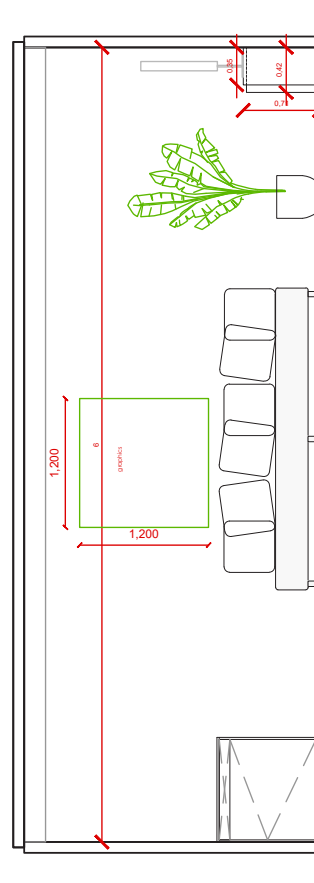

Lounge room / 12 Pax

A RELAXED ATMOSPHERE WITH LOW SEATING TO ENJOY CASUAL MEETINGS.
No extra elements are required.

Room Package LOUNGE 12pax

- Room Signage: Nameplate in the corridor
- Indicator light for room availability
- Lockable lock (4 x copies of keys)
- Carpeted floor (no optional color)
- 4 x Low coffee Table (2 x embedded sockets)
- 6 x Lounge chairs
- 1,5 x Lounge Sofa & cushions
- 2 x Round carpet
- 1 x Lockable Cupboard
- 1 x Wastepaper Basket
- 1 x Coat Stand
- 1 x Plant
- 2 x Aromatic arrangement
- 1 x Graphic elements (1 x Frame A + 1 x Frame B)**
- 2 x Embedded double sockets on the walls (0,3kw available)
- 1 x Wireless desktop charger
- 1 x Table globe lamp
- 1 x Air Conditioning unit
- 1 x Cabinet for covering the AC unit
- 1 x Wireless phone charger

SERVICES PROVIDED BY FIRA BARCELONA

- Wi-Fi (not part of this specification)
- 1 x 50-55" TV Screen, table support

(*) If extra power is required, please contact Fira

*Please check out your location in the general layout. ** Please check Frames page information