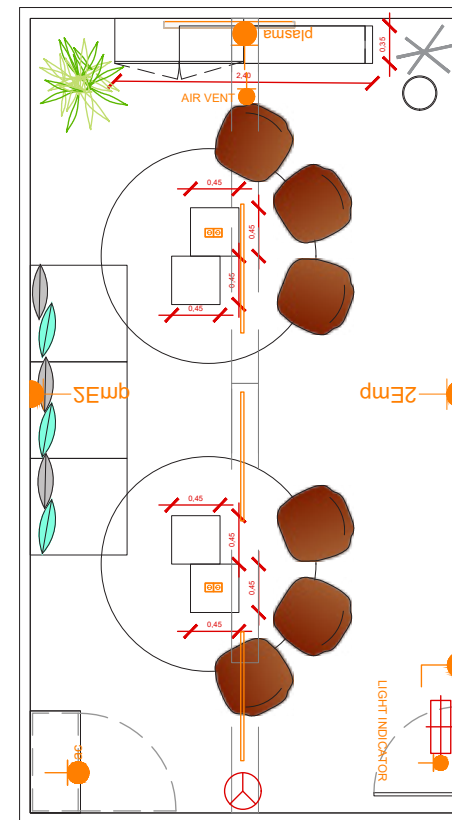

Lounge room / 12 Pax

A RELAXED ATMOSPHERE WITH LOW SEATING TO ENJOY CASUAL MEETINGS.
No extra elements are required.

Room Package LOUNGE 12pax

- Room Signage: Nameplate in the corridor
- Indicator light for room availability
- Lockable lock (4 x copies of keys)
- Carpeted floor (no optional color)
- 4 x Low coffee Table (2 x embedded sockets)
- 6 x Lounge chairs
- 1,5 x Lounge Sofa & cushions
- 2 x Round carpet
- 1 x Lockable Cupboard
- 1 x Wastepaper Basket
- 1 x Coat Stand
- 1 x Plant
- 2 x Aromatic arrangement
- 1 x Graphic elements (1 x Frame A + 1 x Frame B)**
- 2 x Embedded double sockets on the walls (0,3kw available)
- 1 x Wireless desktop charger
- 1 x Table globe lamp
- 1 x Air Conditioning unit
- 1 x Cabinet for covering the AC unit
- 1 x Wireless phone charger

SERVICES PROVIDED BY FIRA BARCELONA

- Wi-Fi (not part of this specification)
- 1 x 50-55" TV Screen, table support

(*) If extra power is required, please contact Fira

*Please check out your location in the general layout. ** Please check Frames page information