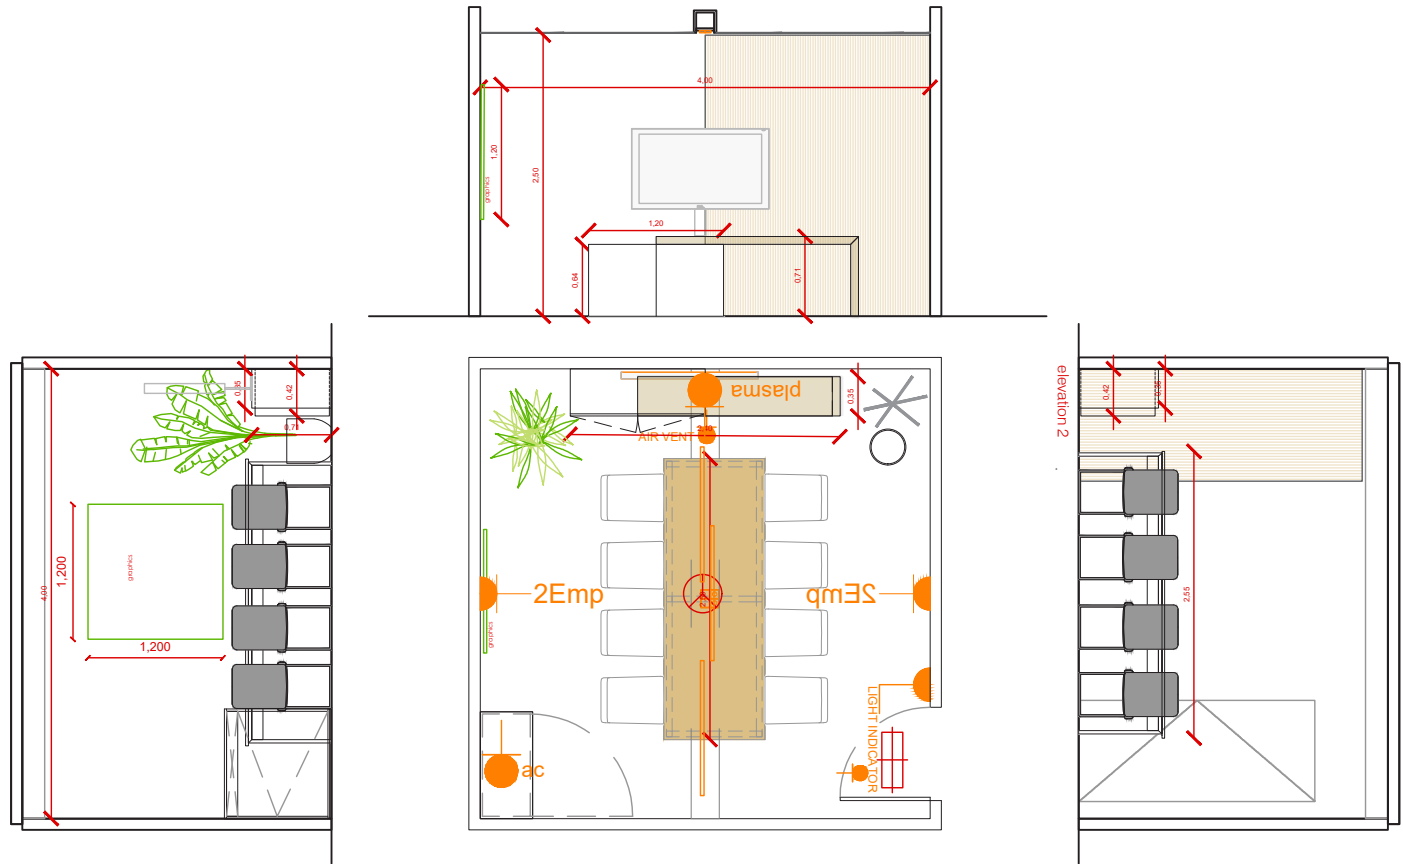


EXECUTIVE MEETING ROOMS 2024

EMR-HALL 7

Boardroom 8 Pax

V03 30. 11. 2023

Layout Boardroom / 8 Pax

A COMFORTABLE AND ELEGANT ROOM FOR MEETINGS.
No extra elements are required.

Room Package STANDARD 8pax

- Room Signage: Nameplate in the corridor
- Indicator light for room availability
- Lockable lock (4 x copies of keys)
- Carpeted floor (no optional color)
- 1 x Boardroom Table
- 4 x Mink colour chairs
- 4 x Stone colour chairs
- 1 x Lockable Cupboard
- 1 x Wastepaper Basket
- 1 x Coat stand
- 1 x Plant
- 1 x Aromatic arrangement
- 1 x Graphic elements (1 x Frame A)**
- 1 x Cable cover
- 2 x Embedded double sockets on the walls (0,3kw available)
- 1 x Power sockets with USB and HDMI connections on table
- Wi-Fi (not part of this specification)
- 1 x Air Conditioning unit
- 1 x Cabinet for covering the AC unit
- 1 x Wireless phone charger

SERVICES PROVIDED BY FIRA BARCELONA

- Wi-Fi (not part of this specification)
- 1 x 50-55" TV Screen, table support

*Please check out your location in the general layout. ** Please check Frames page information

! **Attention:**
Only if we don't received the customer's logo on time.

WITHOUT LOGO

Available text area:
Max 91 characters

!
Company name is required

FRAMES
INFORMATION & DETAILS:

A - CUSTOMIZED FRAME

Customized wall frame
120 x 120cm
(eco-friendly board with water based inks)

EXCLUSIVE LOUNGE ROOMS:

B - PACK WITH 2 FRAMES

Pack with 2 frames:
1 unit 61 x 91
1 unit 30 x 40

! Attention!
Graphics will be required

CUSTOM
BRANDING
GRAPHIC

Customized

Standard model frames and packs:

! Attention: Only if we don't received the customer's graphic on time. These images can't be chosen.