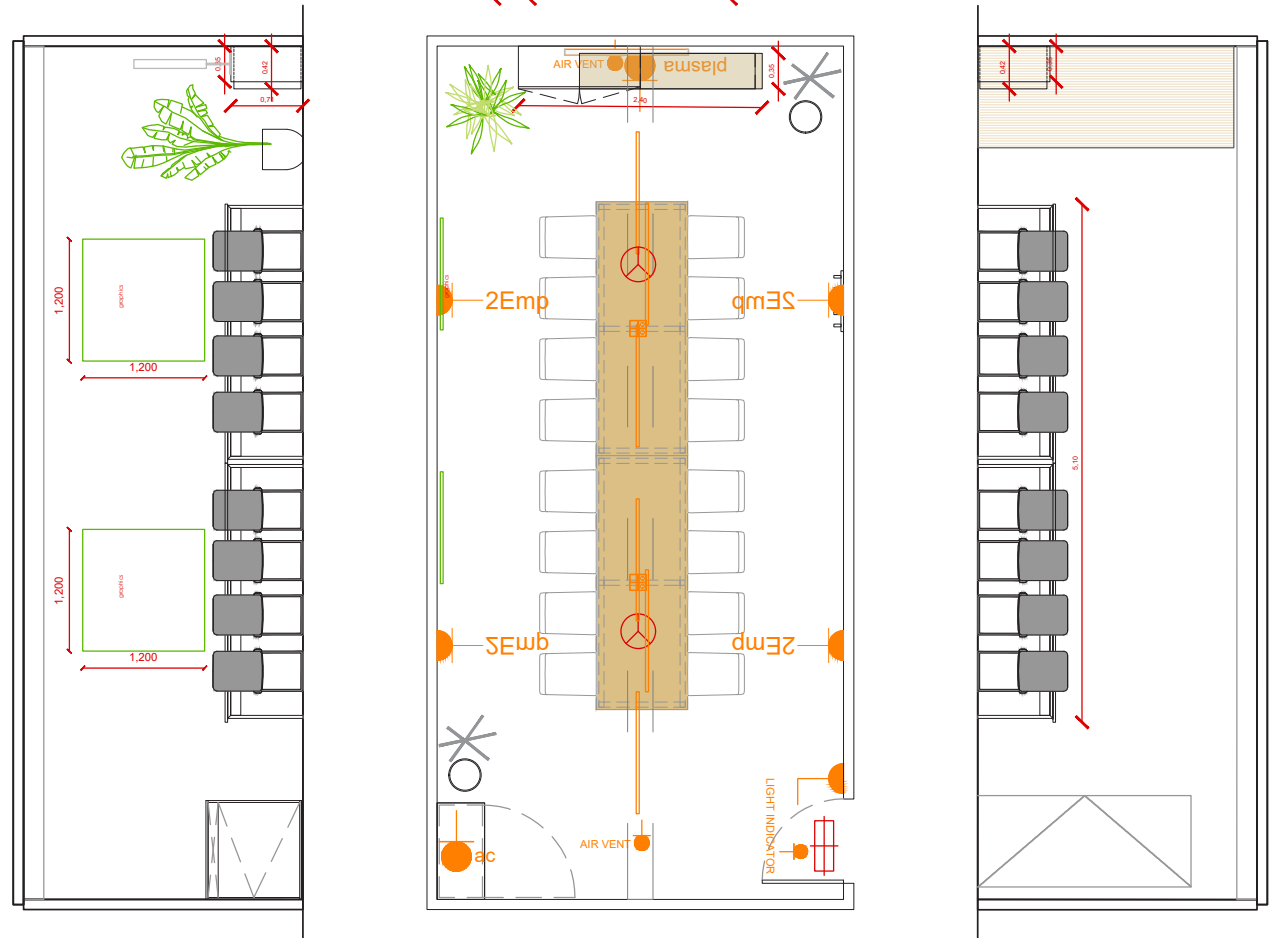

Layout Boardroom / 16 Pax

A COMFORTABLE AND ELEGANT ROOM FOR MEETINGS.
No extra elements are required.

Room Package STANDARD 16pax

- Room Signage: Nameplate in the corridor
- Indicator light for room availability
- Lockable lock (4 x copies of keys)
- Carpeted floor (no optional color)
- 2 x Boardroom Table
- 8 x Mink colour chairs
- 8 x Stone colour chairs
- 1 x Lockable Cupboard
- 2 x Wastepaper Basket
- 2 x Coat stand
- 1 x Plant
- 2 x Aromatic arrangement
- 2 x Graphic elements (2 x Frame A)**
- 2 x Cable cover
- 4 x Embedded double sockets on the walls (0,3kw available)
- 2 x Power sockets with USB and HDMI connections on table
- Wi-Fi (not part of this specification)
- 1 x Air Conditioning unit
- 1 x Cabinet for covering the AC unit
- 1 x Wireless phone charger

SERVICES PROVIDED BY FIRA BARCELONA

- Wi-Fi (not part of this specification)
- 1 x 50-55" TV Screen, table support

If extra power is required, please contact Fira

*Please check out your location in the general layout. ** Please check Frames page information