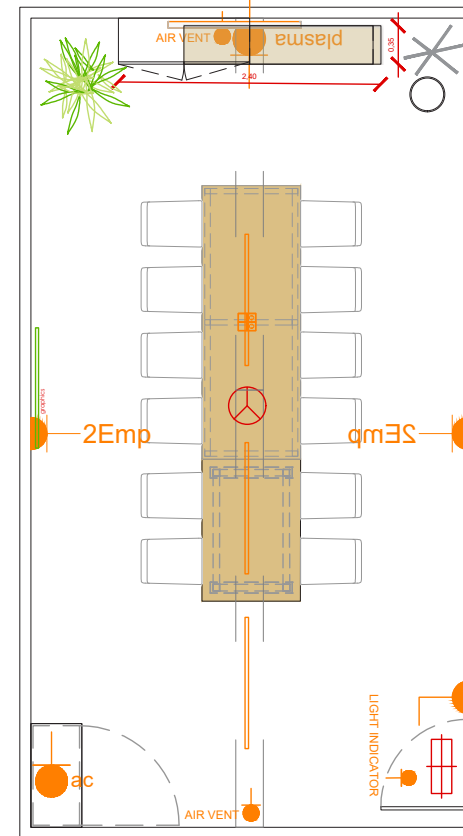


EXECUTIVE MEETING ROOMS 2024

EMR-HALL 7

Boardroom 12 Pax

V03 30. 11. 2023

Layout Boardroom / 12 Pax

A COMFORTABLE AND ELEGANT ROOM FOR MEETINGS.
No extra elements are required.

Room Package STANDARD 12pax

- Room Signage: Nameplate in the corridor
- Indicator light for room availability
- Lockable lock (4 x copies of keys)
- Carpeted floor (no optional color)
- 1,5 x Boardroom Table
- 6 x Mink colour chairs
- 6 x Stone colour chairs
- 1 x Lockable Cupboard
- 1 x Wastepaper Basket
- 1 x Coat stand
- 1 x Plant
- 2 x Aromatic arrangement
- 1 x Graphic elements (1 x Frame A)**
- 2 x Cable cover
- 2 x Embedded double sockets on the walls (0,3kw available)
- 2 x Power sockets with USB and HDMI connections on table
- Wi-Fi (not part of this specification)
- 1 x Air Conditioning unit
- 1 x Cabinet for covering the AC unit
- 1 x Wireless phone charger

SERVICES PROVIDED BY FIRA BARCELONA

- Wi-Fi (not part of this specification)
- 1 x 50-55" TV Screen, table support

! (*) If extra power is required, please contact Fira

*Please check out your location in the general layout. ** Please check Frames page information

NAMEPLATES
INFORMATION & DETAILS:

Standard model nameplates with logo:

WITH LOGO

Available branded area:
area: **Ø39cm**

Attention:
For special request, please contact [ServiFira](#)

Standard model nameplates without logo:

Attention:
Only if we don't received the customer's logo on time.

WITHOUT LOGO

Available text area:
Max 91 characters

Company name is required

FRAMES
INFORMATION & DETAILS:

A - CUSTOMIZED FRAME

Customized wall frame
120 x 120cm
(eco-friendly board with water based inks)