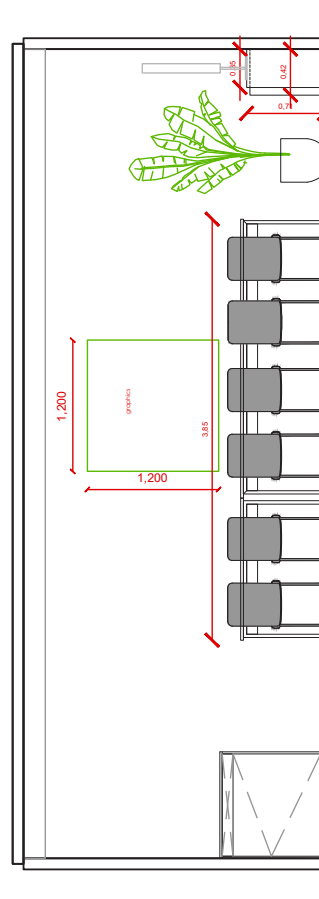


EXECUTIVE MEETING ROOMS 2024

EMR-HALL 7

Boardroom 12 Pax

V03 30. 11. 2023

Layout Boardroom / 12 Pax

A COMFORTABLE AND ELEGANT ROOM FOR MEETINGS.
No extra elements are required.

Room Package STANDARD 12pax

- Room Signage: Nameplate in the corridor
- Indicator light for room availability
- Lockable lock (4 x copies of keys)
- Carpeted floor (no optional color)
- 1,5 x Boardroom Table
- 6 x Mink colour chairs
- 6 x Stone colour chairs
- 1 x Lockable Cupboard
- 1 x Wastepaper Basket
- 1 x Coat stand
- 1 x Plant
- 2 x Aromatic arrangement
- 1 x Graphic elements (1 x Frame A)**
- 2 x Cable cover
- 2 x Embedded double sockets on the walls (0,3kw available)
- 2 x Power sockets with USB and HDMI connections on table
- Wi-Fi (not part of this specification)
- 1 x Air Conditioning unit
- 1 x Cabinet for covering the AC unit
- 1 x Wireless phone charger

SERVICES PROVIDED BY FIRA BARCELONA

- Wi-Fi (not part of this specification)
- 1 x 50-55" TV Screen, table support

! (*) If extra power is required, please contact Fira

*Please check out your location in the general layout. ** Please check Frames page information

NAMEPLATES
INFORMATION & DETAILS:

Standard model nameplates with logo:

WITH LOGO

Available branded area:
area: **Ø39cm**

Attention:
For special request, please contact [ServiFira](#)

Standard model nameplates without logo:

Attention:
Only if we don't received the customer's logo on time.

WITHOUT LOGO

Available text area:
Max 91 characters

Company name is required

FRAMES
INFORMATION & DETAILS:

A - CUSTOMIZED FRAME

Customized wall frame
120 x 120cm
(eco-friendly board with water based inks)