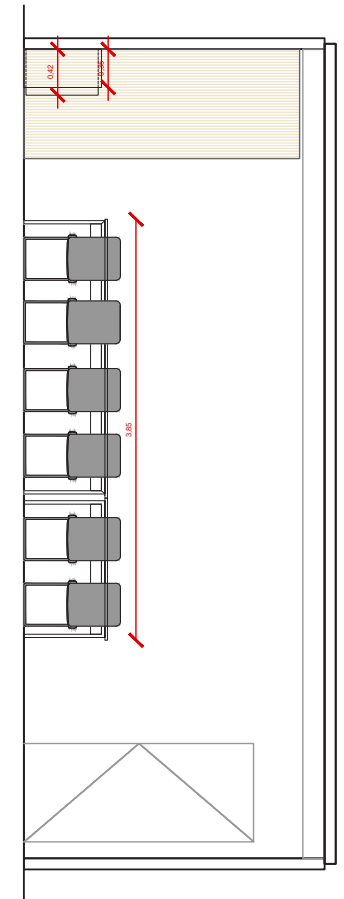


EXECUTIVE MEETING ROOMS 2024

EMR-HALL 7

Boardroom 12 Pax

V03 30. 11. 2023

Layout Boardroom / 12 Pax

A COMFORTABLE AND ELEGANT ROOM FOR MEETINGS.
No extra elements are required.

Room Package STANDARD 12pax

- Room Signage: Nameplate in the corridor
- Indicator light for room availability
- Lockable lock (4 x copies of keys)
- Carpeted floor (no optional color)
- 1,5 x Boardroom Table
- 6 x Mink colour chairs
- 6 x Stone colour chairs
- 1 x Lockable Cupboard
- 1 x Wastepaper Basket
- 1 x Coat stand
- 1 x Plant
- 2 x Aromatic arrangement
- 1 x Graphic elements (1 x Frame A)**
- 2 x Cable cover
- 2 x Embedded double sockets on the walls (0,3kw available)
- 2 x Power sockets with USB and HDMI connections on table
- Wi-Fi (not part of this specification)
- 1 x Air Conditioning unit
- 1 x Cabinet for covering the AC unit
- 1 x Wireless phone charger

SERVICES PROVIDED BY FIRA BARCELONA

- Wi-Fi (not part of this specification)
- 1 x 50-55" TV Screen, table support

! (*) If extra power is required, please contact Fira

*Please check out your location in the general layout. ** Please check Frames page information

NAMEPLATES
INFORMATION & DETAILS:

Standard model nameplates with logo:

WITH LOGO

Available branded area:
area: **Ø39cm**

Attention:
For special request, please contact [ServiFira](#)

Standard model nameplates without logo:

Attention:
Only if we don't received the customer's logo on time.

WITHOUT LOGO

Available text area:
Max 91 characters

Company name is required

FRAMES
INFORMATION & DETAILS:

A - CUSTOMIZED FRAME

Customized wall frame
120 x 120cm
(eco-friendly board with water based inks)