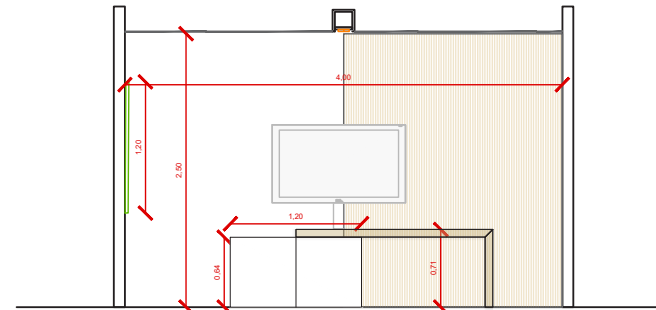

Layout Boardroom / 12 Pax

A COMFORTABLE AND ELEGANT ROOM FOR MEETINGS.
No extra elements are required.

Room Package STANDARD 12pax

- Room Signage: Nameplate in the corridor
- Indicator light for room availability
- Lockable lock (4 x copies of keys)
- Carpeted floor (no optional color)
- 1,5 x Boardroom Table
- 6 x Mink colour chairs
- 6 x Stone colour chairs
- 1 x Lockable Cupboard
- 1 x Wastepaper Basket
- 1 x Coat stand
- 1 x Plant
- 2 x Aromatic arrangement
- 1 x Graphic elements (1 x Frame A)**
- 2 x Cable cover
- 2 x Embedded double sockets on the walls (0,3kw available)
- 2 x Power sockets with USB and HDMI connections on table
- Wi-Fi (not part of this specification)
- 1 x Air Conditioning unit
- 1 x Cabinet for covering the AC unit
- 1 x Wireless phone charger

SERVICES PROVIDED BY FIRA BARCELONA

- Wi-Fi (not part of this specification)
- 1 x 50-55" TV Screen, table support

! (*) If extra power is required, please contact Fira

*Please check out your location in the general layout. ** Please check Frames page information