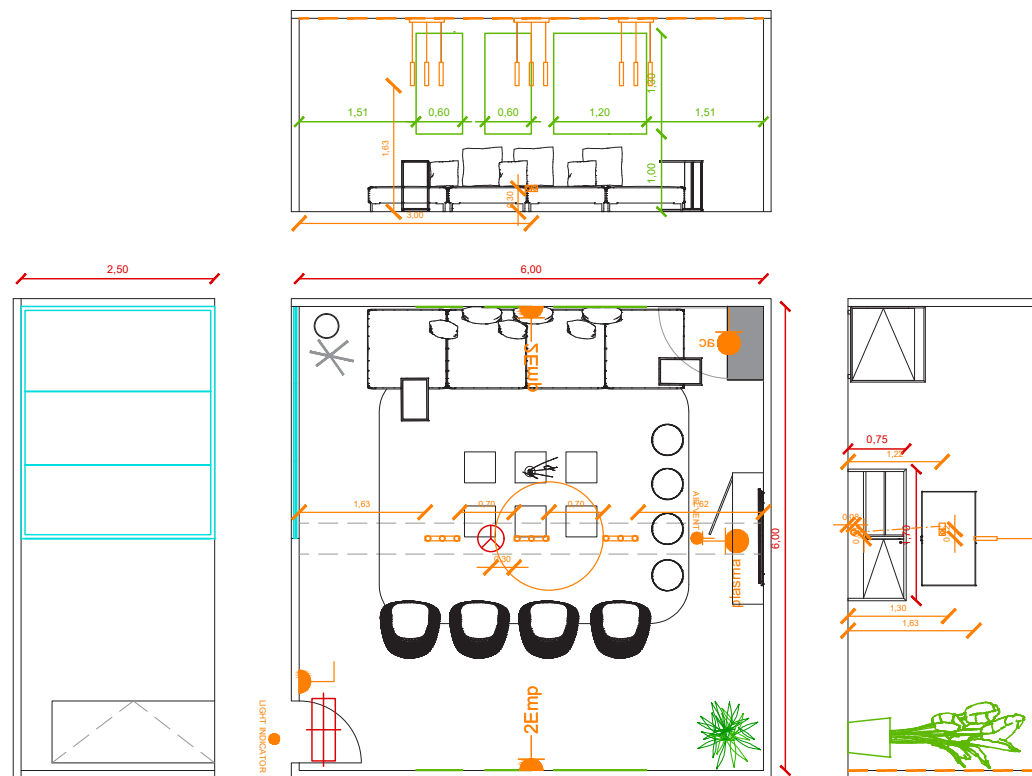

A COMFORTABLE AND ELEGANT ROOM FOR MEETINGS . No extra elements are required.

Room Package

STANDARD 14pax

- Room Signage: Nameplate in the corridor
- Indicator light for room availability
- Electronic lock
- Carpeted floor (dark color)
- 1x Decorative carpet
- 4 x Grey armchairs
- 6 x Mirror low tables
- 2 x White coffee table
- 1 x 4-piece sofa and cushions
- 4 x Puffs
- 1 x Lockable Cupboard
- 1 x Wastepaper Basket
- 1 x Coat stand
- 1 x Plant
- 1 x Aromatic arrangement
- 1 x Set of 2 graphic elements (1u. 120x120cm + 2u. 60x120cm)
- 1 x Cable cover
- 2 x Embedded double sockets on the wall (0,3kw available)
- 1 x Air Conditioning unit
- 1 x Wooden cabinet for covering the AC unit

ROOM PACKAGE

- Decorative LED stripes on walls and ceiling
- Acoustic panels on ceiling

SERVICES PROVIDED BY FIRA BARCELONA

- Wi-Fi (Not part of this specification)
- Video conference system with USB connection
- 1x55" TV Screen

! (*) If extra power is required, please contact Fira

*Please check out your location in the general layout. ** Please check Frames page information