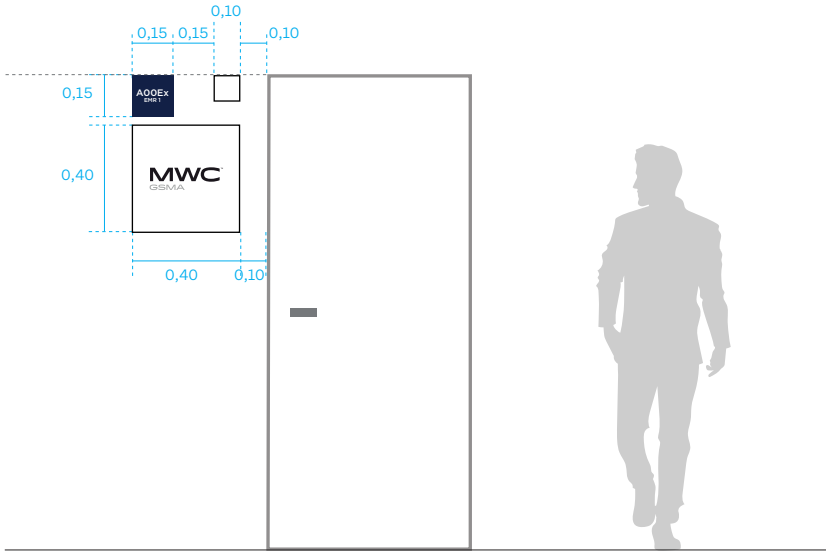

# NAMEPLATES INFORMATION & DETAILS

Ref. diferent doors:

Standard model nameplates with logo:

WITH LOGO

Available branded area: **38x38cm**

**Attention:**  
For special request, please contact ServiFira

**Attention:**  
Only if we don't received the customer's logo on time.