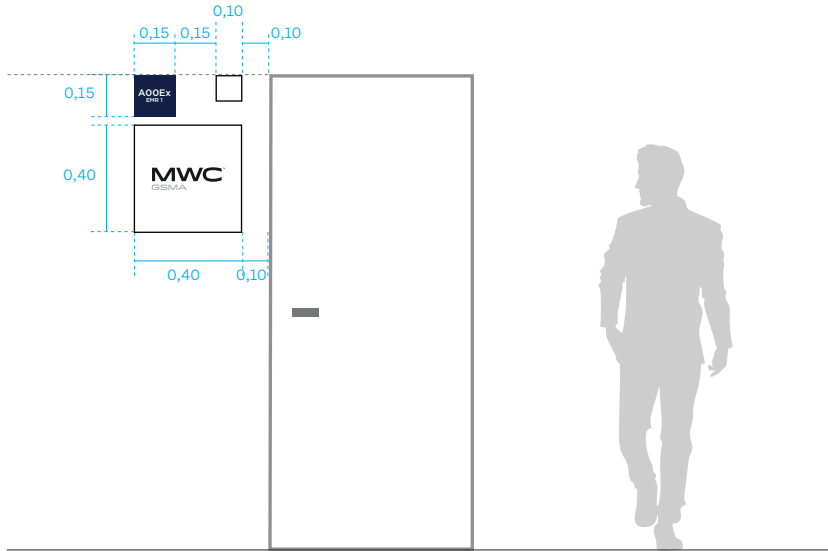

## NAMEPLATES INFORMATION & DETAILS

Ref. diferent doors:

Standard model nameplates with logo:

WITH LOGO

Available branded area: **38x38cm**

**Attention:**  
For special request, please contact ServiFira

**Attention:**  
Only if we don't received the customer's logo on time.