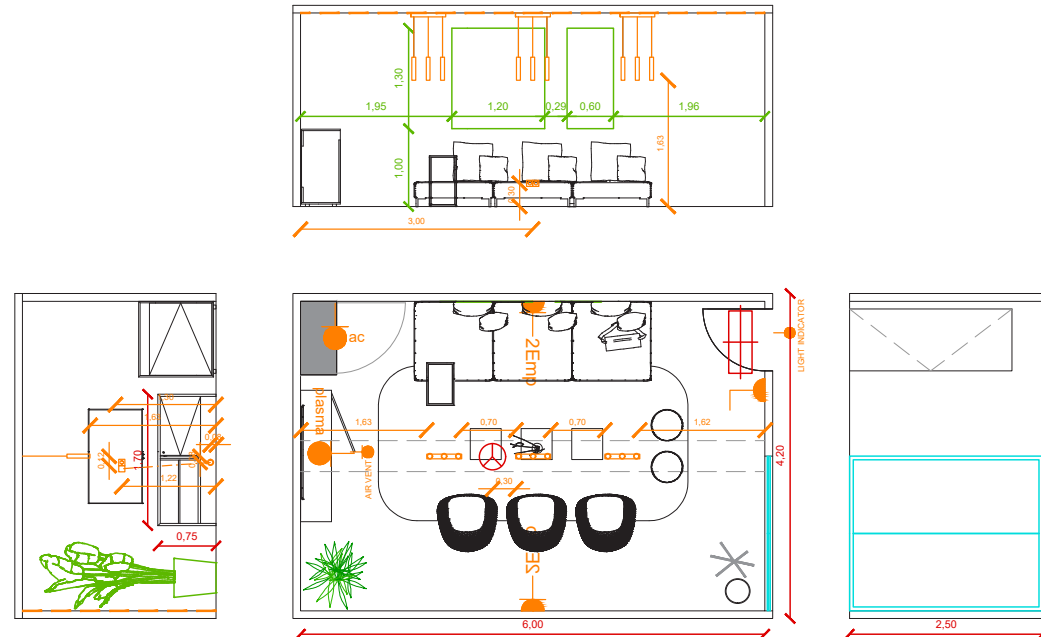

A COMFORTABLE AND ELEGANT ROOM FOR MEETINGS . No extra elements are required.

Room Package

STANDARD 10pax

- Room Signage: Nameplate in the corridor
- Indicator light for room availability
- Electronic lock
- Carpeted floor (dark color)
- 1x Decorative carpet
- 3 x Grey armchairs
- 3 x Mirror low tables
- 1 x White coffee table
- 1 x 3-piece sofa and cushions
- 2 x Puffs
- 1 x Lockable Cupboard
- 1 x Wastepaper Basket
- 1 x Coat stand
- 1 x Plant
- 1 x Aromatic arrangement
- 1 x Set of 2 graphic elements (1u. 120x120cm + 1u. 60x120cm)
- 1 x Cable cover
- 2 x Embedded double sockets on the wall (0,3kw available)
- 1 x Air Conditioning unit
- 1 x Wooden cabinet for covering the AC unit

ROOM PACKAGE

- Decorative LED stripes on walls and ceiling
- Acoustic panels on ceiling

SERVICES PROVIDED BY FIRA BARCELONA

- Wi-Fi (Not part of this specification)
- Video conference system with USB connection
- 1x55" TV Screen

! (*) If extra power is required, please contact Fira

*Please check out your location in the general layout. ** Please check Frames page information