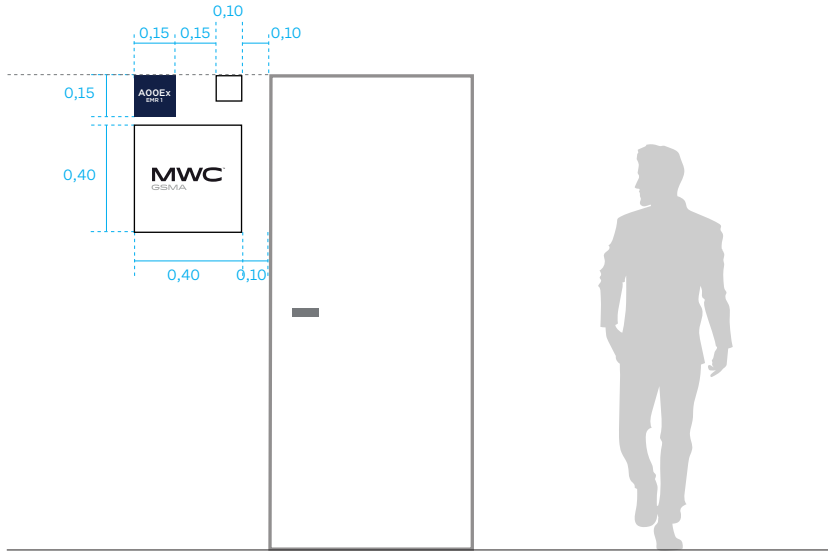

NAMEPLATES INFORMATION & DETAILS