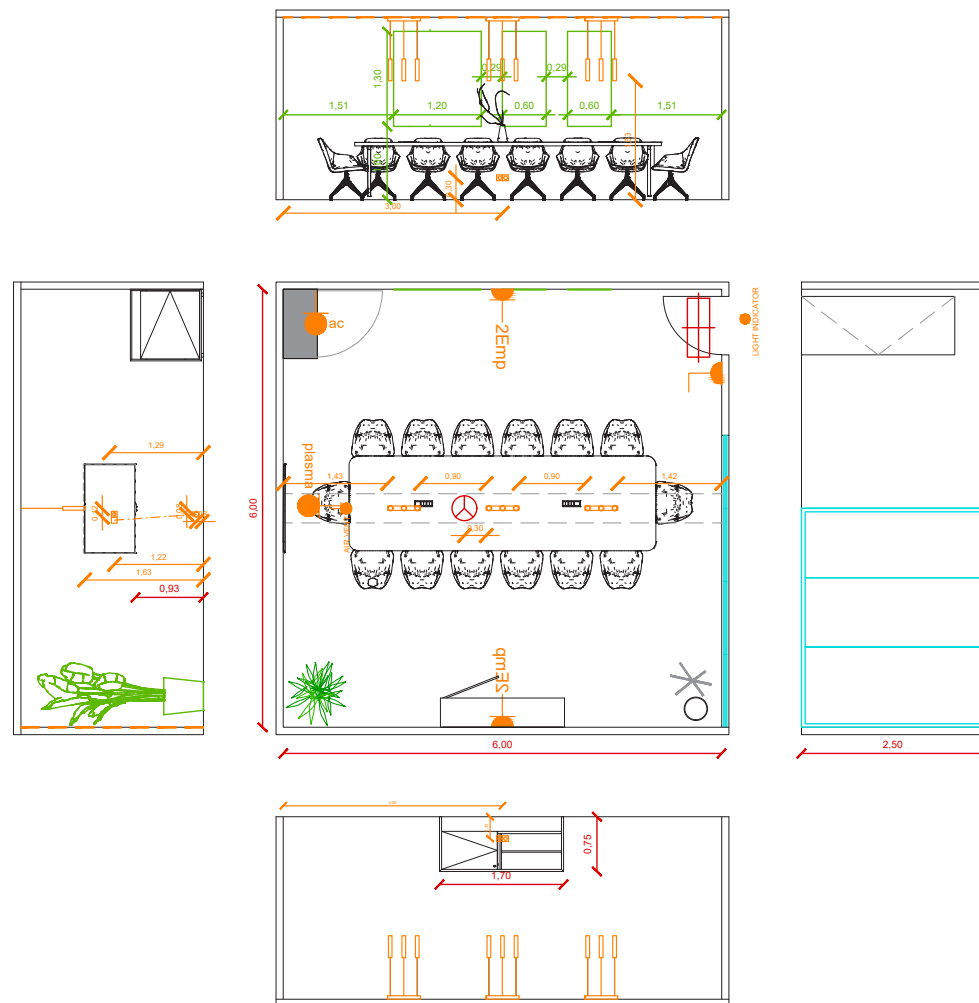

A COMFORTABLE AND ELEGANT ROOM FOR MEETINGS . No extra elements are required.

Room Package

STANDARD 14pax

- Room Signage: Nameplate in the corridor
- Indicator light for room availability
- Electronic lock
- Carpeted floor (dark color)
- 1 x Boardroom Table
- 14 x Beige leatherette chairs
- 1 x Lockable Cupboard
- 1 x Wastepaper Basket
- 1 x Coat stand
- 1 x Plant
- 1 x Aromatic arrangement
- 1 x Set of 3 graphic elements (1u. 120x120cm + 2u. 60x120cm)
- 1 x Cable cover
- 2 x Embedded double sockets on the wall (0,3kw available)
- 2 x Power sockets with USB and HDMI connections on table
- 1 x Air Conditioning unit
- 1 x Wooden cabinet for covering the AC unit

ROOM PACKAGE

- Decorative LED stripes on walls and ceiling
- Acoustic panels on ceiling

SERVICES PROVIDED BY FIRA BARCELONA

- Wi-Fi (Not part of this specification)
- Video conference system with USB connection
- 1x55" TV Screen

! (*) If extra power is required, please contact Fira

*Please check out your location in the general layout. ** Please check Frames page information