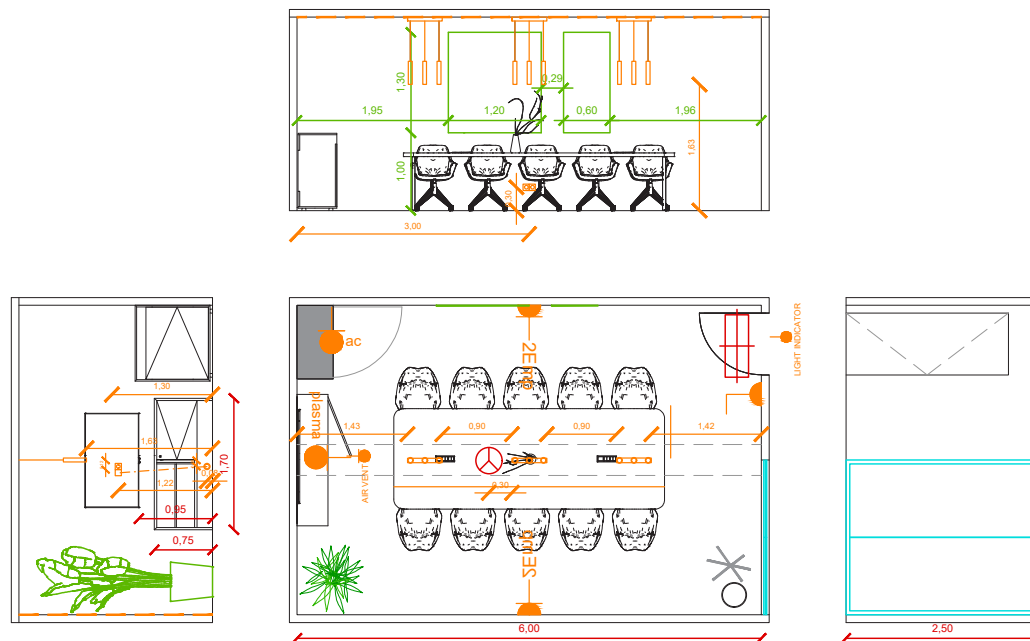

A COMFORTABLE AND ELEGANT ROOM FOR MEETINGS . No extra elements are required.

Room Package

STANDARD 10pax

- Room Signage: Nameplate in the corridor
- Indicator light for room availability
- Electronic lock
- Carpeted floor (dark color)
- 1 x Boardroom Table
- 10 x Beige leatherette chairs
- 1 x Lockable Cupboard
- 1 x Wastepaper Basket
- 1 x Coat stand
- 1 x Plant
- 1 x Aromatic arrangement
- 1 x Set of 2 graphic elements (1u. 120x120cm + 1u. 60x120cm)
- 1 x Cable cover
- 2 x Embedded double sockets on the wall (0,3kw available)
- 2 x Power sockets with USB and HDMI connections on table
- 1 x Air Conditioning unit
- 1 x Wooden cabinet for covering the AC unit

ROOM PACKAGE

- Decorative LED stripes on walls and ceiling
- Acoustic panels on ceiling

SERVICES PROVIDED BY FIRA BARCELONA

- Wi-Fi (Not part of this specification)
- Video conference system with USB connection
- 1x55" TV Screen

! (*) If extra power is required, please contact Fira

*Please check out your location in the general layout. ** Please check Frames page information