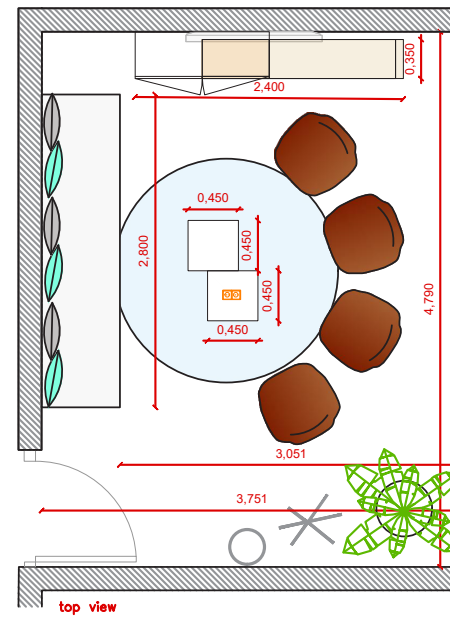

Layout Lounge Room 8 Pax

A RELAXED ATMOSPHERE WITH LOW SEATING TO ENJOY CASUAL MEETINGS.
No extra elements are required.

Room Package LOUNGE 8pax

- Room Signage: Nameplate in the corridor
- Carpeted floor (no optional color)
- 2 x Low coffee Table (1 x embedded sockets)
- 4 x Lounge chairs
- 1 x Lounge Sofa & cushions
- 1 x Round carpet
- 1 x Lockable Cupboard
- 1 x Wastepaper Basket
- 1 x Coat stand
- 1 x Plant
- 1 x Aromatic arrangement
- 1 x Graphic elements (1 x Frame A + 1 x Frame B)**
- 1 x Table globe lamp
- 1 x Wireless phone charger

SERVICES PROVIDED BY FIRA BARCELONA

- Lockable lock
- 1 x Laptop connection
- Wi-Fi (not part of this specification)
- 1 x 50-55" TV Screen, table support
- Power sockets in the walls (0,6kw available)

Only in Hall 2.1
One glass wall

! (*) If extra power is required, please contact Fira

*Please check out your location in the general layout.