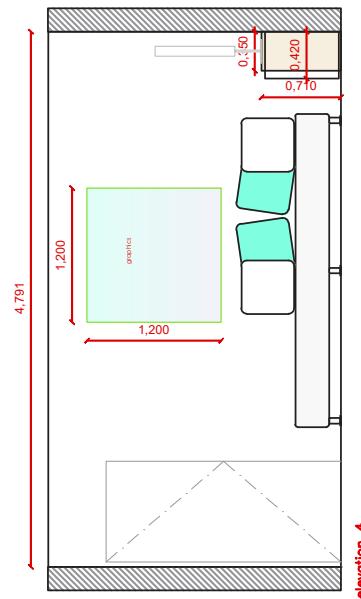

Layout Lounge Room 8 Pax

A RELAXED ATMOSPHERE WITH LOW SEATING TO ENJOY CASUAL MEETINGS.
No extra elements are required.

Room Package LOUNGE 8pax

- Room Signage: Nameplate in the corridor
- Carpeted floor (no optional color)
- 2 x Low coffee Table (1 x embedded sockets)
- 4 x Lounge chairs
- 1 x Lounge Sofa & cushions
- 1 x Round carpet
- 1 x Lockable Cupboard
- 1 x Wastepaper Basket
- 1 x Coat stand
- 1 x Plant
- 1 x Aromatic arrangement
- 1 x Graphic elements (1 x Frame A + 1 x Frame B)**
- 1 x Table globe lamp
- 1 x Wireless phone charger

SERVICES PROVIDED BY FIRA BARCELONA

- Lockable lock
- 1 x Laptop connection
- Wi-Fi (not part of this specification)
- 1 x 50-55" TV Screen, table support
- Power sockets in the walls (0,6kw available)

Only in Hall 2.1
One glass wall

! (*) If extra power is required, please contact Fira

*Please check out your location in the general layout.