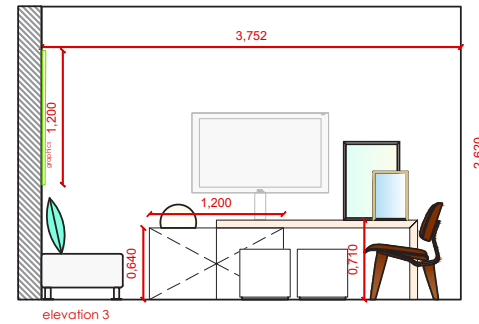

Layout Lounge Room 8 Pax

A RELAXED ATMOSPHERE WITH LOW SEATING TO ENJOY CASUAL MEETINGS.
No extra elements are required.

Room Package LOUNGE 8pax

- Room Signage: Nameplate in the corridor
- Carpeted floor (no optional color)
- 2 x Low coffee Table (1 x embedded sockets)
- 4 x Lounge chairs
- 1 x Lounge Sofa & cushions
- 1 x Round carpet
- 1 x Lockable Cupboard
- 1 x Wastepaper Basket
- 1 x Coat stand
- 1 x Plant
- 1 x Aromatic arrangement
- 1 x Graphic elements (1 x Frame A + 1 x Frame B)**
- 1 x Table globe lamp
- 1 x Wireless phone charger

SERVICES PROVIDED BY FIRA BARCELONA

- Lockable lock
- 1 x Laptop connection
- Wi-Fi (not part of this specification)
- 1 x 50-55" TV Screen, table support
- Power sockets in the walls (0,6kw available)

Only in Hall 2.1
One glass wall

! (*) If extra power is required, please contact Fira

*Please check out your location in the general layout.