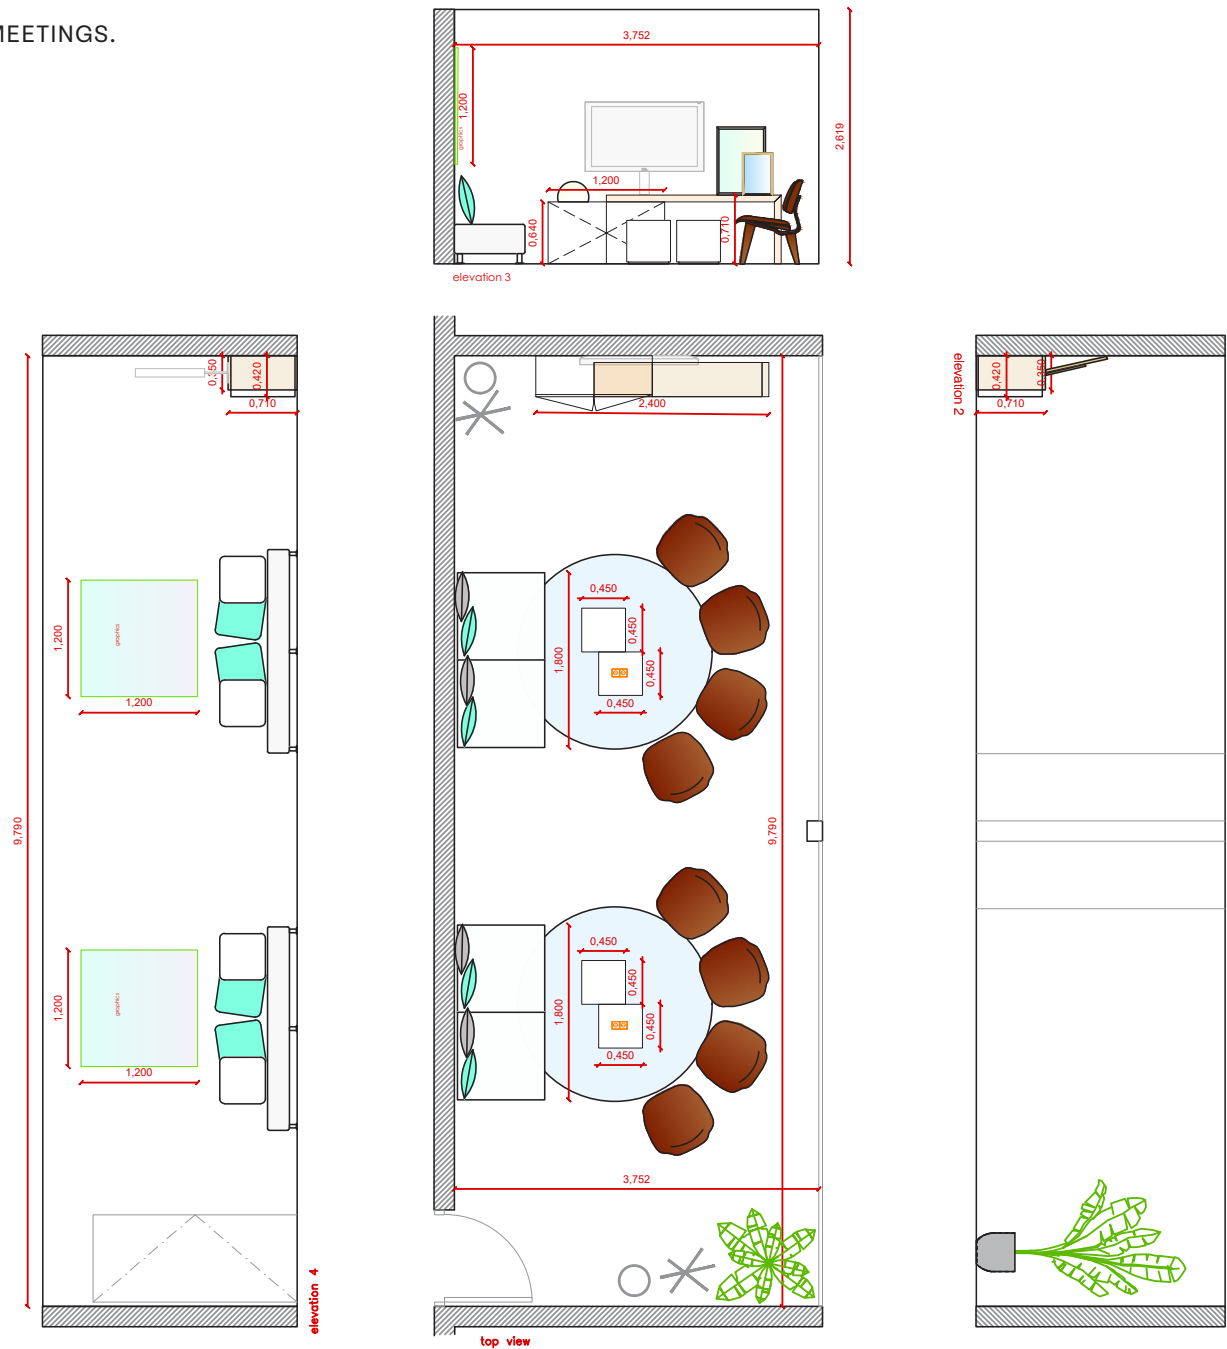

- Room Signage: Nameplate in the corridor
- Carpeted floor (no optional color)
- 4 x Low coffee Table (2 x embedded sockets)
- 8 x Lounge chairs
- 2 x Lounge Sofa & cushions
- 2 x Round carpet
- 1 x Lockable Cupboard
- 2 x Wastepaper Basket
- 2 x Coat stand
- 1 x Plant
- 2 x Aromatic arrangement
- 2 x Graphic elements (2 x Frame A + 1 x Frame B)**
- 1 x Table globe lamp
- 1 x Wireless phone charger

SERVICES PROVIDED BY FIRA BARCELONA

- Lockable lock
- 1 x Laptop connection
- Wi-Fi (not part of this specification)
- 1 x 50-55" TV Screen, table support
- Power sockets in the walls (0,6kw available)

Only in Hall 2.1

One glass wall

! (*) If extra power is required, please contact Fira

*Please check out your location in the general layout.

NAMEPLATES
INFORMATION & DETAILS

Standard model nameplates with logo:

WITHOUT LOGO

Available text area:
Max 91 characters

Company name is required

FRAMES
INFORMATION & DETAILS:

A - CUSTOMIZED FRAME

Customized wall frame
120 x 120cm
(eco-friendly board with water based inks)

EXCLUSIVE LOUNGE ROOMS: