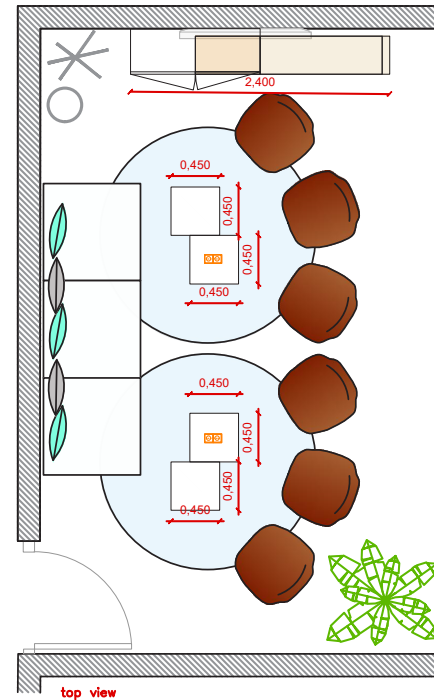

- Room Signage: Nameplate in the corridor
- Carpeted floor (no optional color)
- 4 x Low coffee Table (2 x embedded sockets)
- 6 x Lounge chairs
- 1,5 x Lounge Sofa & cushions
- 2 x Round carpet
- 1 x Lockable Cupboard
- 1 x Wastepaper Basket
- 1 x Coat stand
- 1 x Plant
- 1 x Aromatic arrangement
- 1 x Graphic elements (1 x Frame A + 1 x Frame B)**
- 1 x Table globe lamp
- 1 x Wireless phone charger

SERVICES PROVIDED BY FIRA BARCELONA

- Lockable lock
- 1 x Laptop connection
- Wi-Fi (not part of this specification)
- 1 x 50-55" TV Screen, table support
- Power sockets in the walls (0,6kw available)

Only in Hall 2.1
One glass wall

! (*) If extra power is required, please contact Fira

*Please check out your location in the general layout.

NAMEPLATES
INFORMATION & DETAILS

Standard model nameplates with logo:

WITH LOGO

Available branded area: **38 X 28,7cm**

Attention:
For special request, please contact ServiFira

Standard model nameplates without logo:

Attention:
Only if we don't received the customer's logo on time.