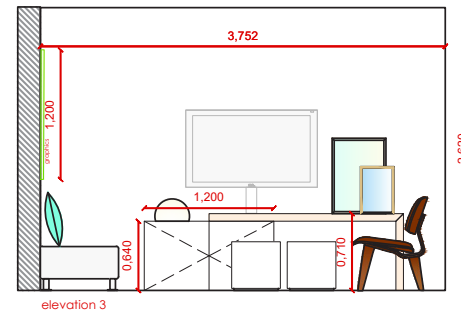

Layout Lounge Room 12 Pax

A RELAXED ATMOSPHERE WITH LOW SEATING TO ENJOY CASUAL MEETINGS.
No extra elements are required.

Room Package LOUNGE 12pax

- Room Signage: Nameplate in the corridor
- Carpeted floor (no optional color)
- 4 x Low coffee Table (2 x embedded sockets)
- 6 x Lounge chairs
- 1,5 x Lounge Sofa & cushions
- 2 x Round carpet
- 1 x Lockable Cupboard
- 1 x Wastepaper Basket
- 1 x Coat stand
- 1 x Plant
- 1 x Aromatic arrangement
- 1 x Graphic elements (1 x Frame A + 1 x Frame B)**
- 1 x Table globe lamp
- 1 x Wireless phone charger

SERVICES PROVIDED BY FIRA BARCELONA

- Lockable lock
- 1 x Laptop connection
- Wi-Fi (not part of this specification)
- 1 x 50-55" TV Screen, table support
- Power sockets in the walls (0,6kw available)

Only in Hall 2.1
One glass wall

! (*) If extra power is required, please contact Fira

*Please check out your location in the general layout.