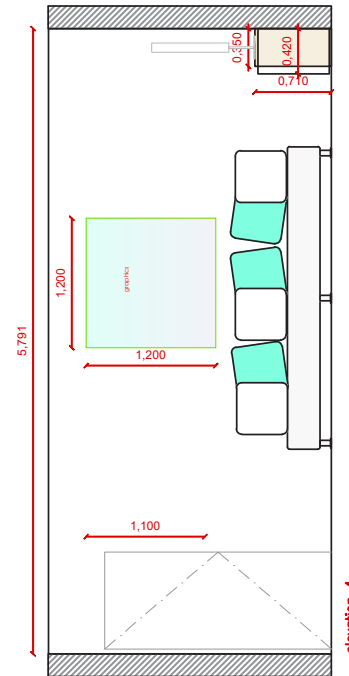

Layout Lounge Room 12 Pax

A RELAXED ATMOSPHERE WITH LOW SEATING TO ENJOY CASUAL MEETINGS.
No extra elements are required.

Room Package LOUNGE 12pax

- Room Signage: Nameplate in the corridor
- Carpeted floor (no optional color)
- 4 x Low coffee Table (2 x embedded sockets)
- 6 x Lounge chairs
- 1,5 x Lounge Sofa & cushions
- 2 x Round carpet
- 1 x Lockable Cupboard
- 1 x Wastepaper Basket
- 1 x Coat stand
- 1 x Plant
- 1 x Aromatic arrangement
- 1 x Graphic elements (1 x Frame A + 1 x Frame B)**
- 1 x Table globe lamp
- 1 x Wireless phone charger

SERVICES PROVIDED BY FIRA BARCELONA

- Lockable lock
- 1 x Laptop connection
- Wi-Fi (not part of this specification)
- 1 x 50-55" TV Screen, table support
- Power sockets in the walls (0,6kw available)

Only in Hall 2.1
One glass wall

! (*) If extra power is required, please contact Fira

*Please check out your location in the general layout.