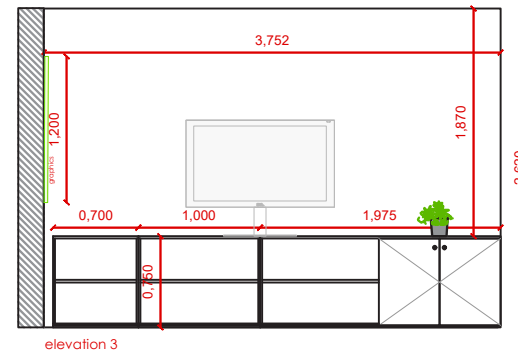

Layout Boardroom / 8 Pax ZONE A

A COMFORTABLE AND ELEGANT ROOM FOR MEETINGS.
No extra elements are required.

Room Package STANDARD 8pax

- Room Signage: Nameplate in the corridor
- Carpeted floor (no optional color)
- 1 x Wastepaper Basket
- 1 x Coat stand
- 1 x Small flower decoration
- 1 x Aromatic arrangement
- 1 x Graphic elements (1 x Frame A)**
- 1 x Cable cover

SERVICES PROVIDED BY FIRA BARCELONA

- Lockable lock
- 1 x Laptop connection
- Wi-Fi (not part of this specification)
- 1 x 50-55" TV Screen, table support
- Power sockets in the walls (0,6kw available)
- 1 x Boardroom Table
- 8 x White colour chairs
- 1 x Lockable Cupboard

Only in Hall 2.1
One glass wall

! (*) If extra power is required, please contact Fira

*Please check out your location in the general layout.