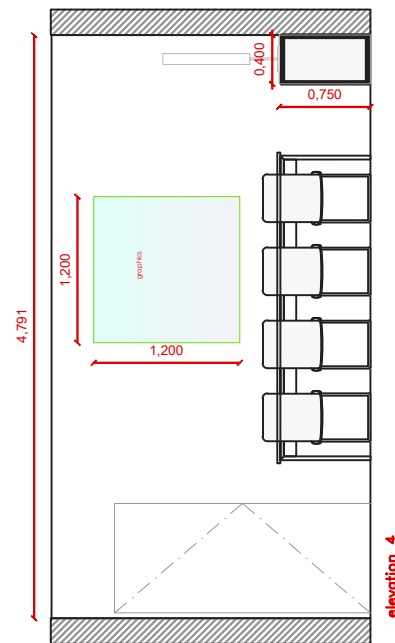

Layout Boardroom / 8 Pax ZONE A

A COMFORTABLE AND ELEGANT ROOM FOR MEETINGS.
No extra elements are required.

Room Package STANDARD 8pax

- Room Signage: Nameplate in the corridor
- Carpeted floor (no optional color)
- 1 x Wastepaper Basket
- 1 x Coat stand
- 1 x Small flower decoration
- 1 x Aromatic arrangement
- 1 x Graphic elements (1 x Frame A)**
- 1 x Cable cover

SERVICES PROVIDED BY FIRA BARCELONA

- Lockable lock
- 1 x Laptop connection
- Wi-Fi (not part of this specification)
- 1 x 50-55" TV Screen, table support
- Power sockets in the walls (0,6kw available)
- 1 x Boardroom Table
- 8 x White colour chairs
- 1 x Lockable Cupboard

Only in Hall 2.1
One glass wall

! (*) If extra power is required, please contact Fira

*Please check out your location in the general layout.