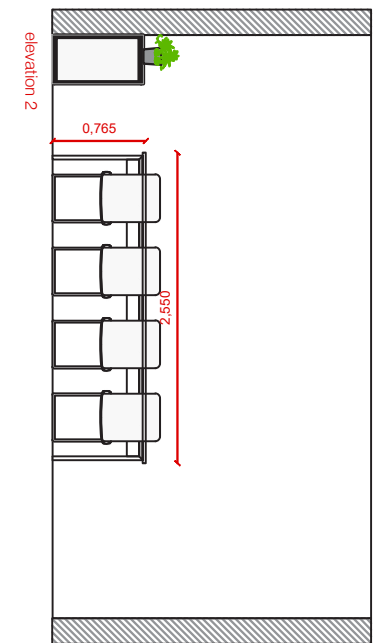

Layout Boardroom / 8 Pax ZONE A

A COMFORTABLE AND ELEGANT ROOM FOR MEETINGS.
No extra elements are required.

Room Package STANDARD 8pax

- Room Signage: Nameplate in the corridor
- Carpeted floor (no optional color)
- 1 x Wastepaper Basket
- 1 x Coat stand
- 1 x Small flower decoration
- 1 x Aromatic arrangement
- 1 x Graphic elements (1 x Frame A)**
- 1 x Cable cover

SERVICES PROVIDED BY FIRA BARCELONA

- Lockable lock
- 1 x Laptop connection
- Wi-Fi (not part of this specification)
- 1 x 50-55" TV Screen, table support
- Power sockets in the walls (0,6kw available)
- 1 x Boardroom Table
- 8 x White colour chairs
- 1 x Lockable Cupboard

Only in Hall 2.1
One glass wall

! (*) If extra power is required, please contact Fira

*Please check out your location in the general layout.