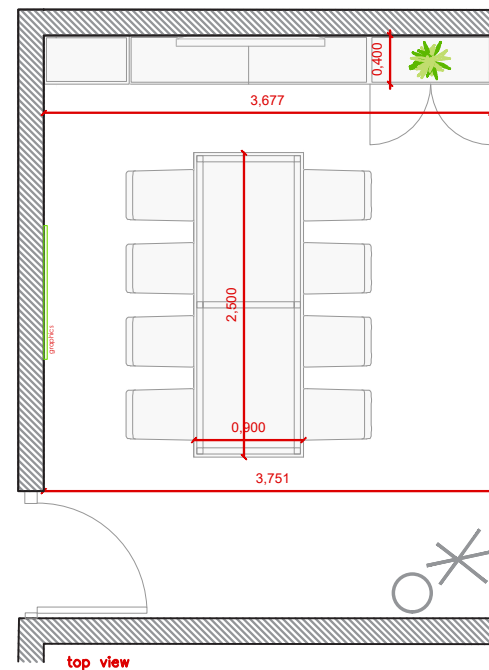

Layout Boardroom / 8 Pax ZONE A

A COMFORTABLE AND ELEGANT ROOM FOR MEETINGS.
No extra elements are required.

Room Package STANDARD 8pax

- Room Signage: Nameplate in the corridor
- Carpeted floor (no optional color)
- 1 x Wastepaper Basket
- 1 x Coat stand
- 1 x Small flower decoration
- 1 x Aromatic arrangement
- 1 x Graphic elements (1 x Frame A)**
- 1 x Cable cover

SERVICES PROVIDED BY FIRA BARCELONA

- Lockable lock
- 1 x Laptop connection
- Wi-Fi (not part of this specification)
- 1 x 50-55" TV Screen, table support
- Power sockets in the walls (0,6kw available)
- 1 x Boardroom Table
- 8 x White colour chairs
- 1 x Lockable Cupboard

Only in Hall 2.1
One glass wall

! (*) If extra power is required, please contact Fira

*Please check out your location in the general layout.