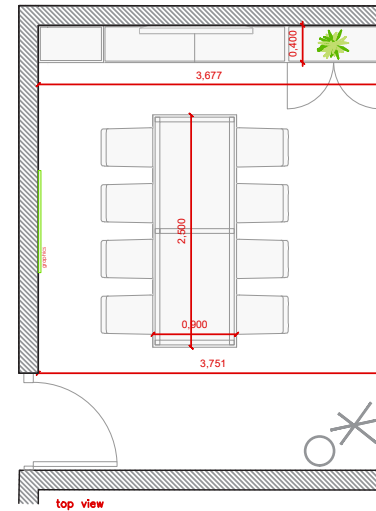

Layout Boardroom / 8 Pax

A COMFORTABLE AND ELEGANT ROOM FOR MEETINGS.
No extra elements are required.

Room Package STANDARD 8pax

- Room Signage: Nameplate in the corridor
- Carpeted floor (no optional color)
- 1 x Wastepaper Basket
- 1 x Coat stand
- 1 x Small flower decoration
- 1 x Aromatic arrangement
- 1 x Graphic elements (1 x Frame A)**
- 1 x Cable cover

SERVICES PROVIDED BY FIRA BARCELONA

- Lockable lock
- 1 x Laptop connection
- Wi-Fi (not part of this specification)
- 1 x 50-55" TV Screen, table support
- Power sockets in the walls (0,6kw available)
- 1 x Boardroom Table
- 8 x White colour chairs
- 1 x Lockable Cupboard

Only in Hall 2.1
One glass wall

! (*) If extra power is required, please contact Fira

*Please check out your location in the general layout.