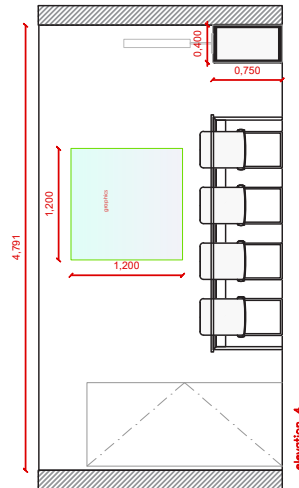

Layout Boardroom / 8 Pax

A COMFORTABLE AND ELEGANT ROOM FOR MEETINGS.
No extra elements are required.

Room Package STANDARD 8pax

- Room Signage: Nameplate in the corridor
- Carpeted floor (no optional color)
- 1 x Wastepaper Basket
- 1 x Coat stand
- 1 x Small flower decoration
- 1 x Aromatic arrangement
- 1 x Graphic elements (1 x Frame A)**
- 1 x Cable cover

SERVICES PROVIDED BY FIRA BARCELONA

- Lockable lock
- 1 x Laptop connection
- Wi-Fi (not part of this specification)
- 1 x 50-55" TV Screen, table support
- Power sockets in the walls (0,6kw available)
- 1 x Boardroom Table
- 8 x White colour chairs
- 1 x Lockable Cupboard

Only in Hall 2.1
One glass wall

! (*) If extra power is required, please contact Fira

*Please check out your location in the general layout.