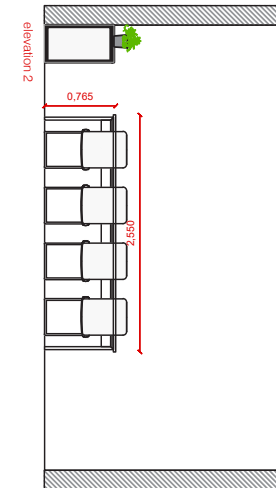

Layout Boardroom / 8 Pax

A COMFORTABLE AND ELEGANT ROOM FOR MEETINGS.
No extra elements are required.

Room Package STANDARD 8pax

- Room Signage: Nameplate in the corridor
- Carpeted floor (no optional color)
- 1 x Wastepaper Basket
- 1 x Coat stand
- 1 x Small flower decoration
- 1 x Aromatic arrangement
- 1 x Graphic elements (1 x Frame A)**
- 1 x Cable cover

SERVICES PROVIDED BY FIRA BARCELONA

- Lockable lock
- 1 x Laptop connection
- Wi-Fi (not part of this specification)
- 1 x 50-55" TV Screen, table support
- Power sockets in the walls (0,6kw available)
- 1 x Boardroom Table
- 8 x White colour chairs
- 1 x Lockable Cupboard

Only in Hall 2.1
One glass wall

! (*) If extra power is required, please contact Fira

*Please check out your location in the general layout.