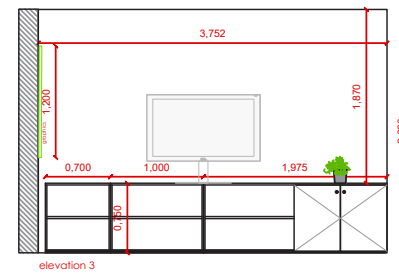

Layout Boardroom / 8 Pax

A COMFORTABLE AND ELEGANT ROOM FOR MEETINGS.
No extra elements are required.

Room Package STANDARD 8pax

- Room Signage: Nameplate in the corridor
- Carpeted floor (no optional color)
- 1 x Wastepaper Basket
- 1 x Coat stand
- 1 x Small flower decoration
- 1 x Aromatic arrangement
- 1 x Graphic elements (1 x Frame A)**
- 1 x Cable cover

SERVICES PROVIDED BY FIRA BARCELONA

- Lockable lock
- 1 x Laptop connection
- Wi-Fi (not part of this specification)
- 1 x 50-55" TV Screen, table support
- Power sockets in the walls (0,6kw available)
- 1 x Boardroom Table
- 8 x White colour chairs
- 1 x Lockable Cupboard

Only in Hall 2.1
One glass wall

! (*) If extra power is required, please contact Fira

*Please check out your location in the general layout.