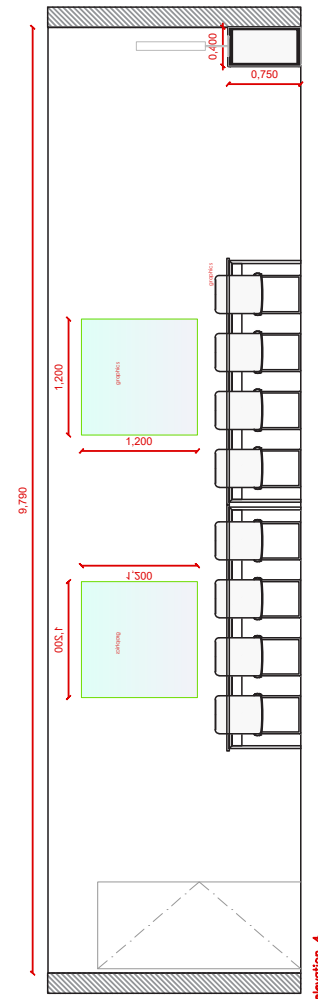

Layout Boardroom / 16 Pax

A COMFORTABLE AND ELEGANT ROOM FOR MEETINGS.
No extra elements are required.

Room Package STANDARD 16pax

- Room Signage: Nameplate in the corridor
- Carpeted floor (no optional color)
- 2 x Wastepaper Basket
- 2 x Coat stand
- 2 x Small flower decoration
- 2 x Aromatic arrangement
- 2 x Graphic elements (2 x Frame A)**
- 1 x Cable cover

SERVICES PROVIDED BY FIRA BARCELONA

- Lockable lock
- 1 x Laptop connection
- Wi-Fi (not part of this specification)
- 1 x 50-55" TV Screen, table support
- Power sockets in the walls (0,6kw available)
- 2 x Boardroom Table
- 16 x White colour chairs
- 1 x Lockable Cupboard

Only in Hall 2.1
One glass wall

! (*) If extra power is required, please contact Fira

*Please check out your location in the general layout.