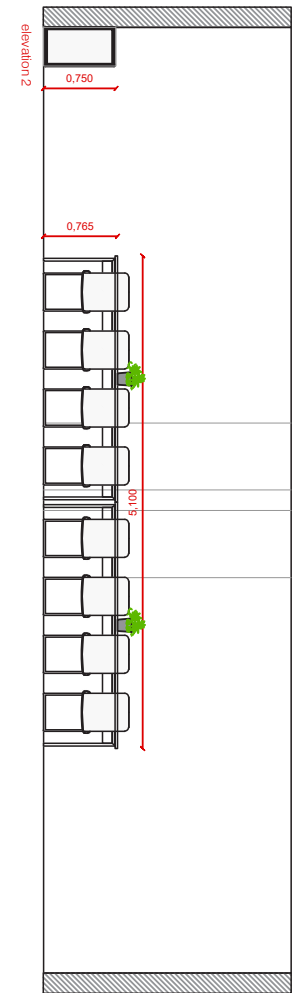

Layout Boardroom / 16 Pax

A COMFORTABLE AND ELEGANT ROOM FOR MEETINGS.
No extra elements are required.

Room Package STANDARD 16pax

- Room Signage: Nameplate in the corridor
- Carpeted floor (no optional color)
- 2 x Wastepaper Basket
- 2 x Coat stand
- 2 x Small flower decoration
- 2 x Aromatic arrangement
- 2 x Graphic elements (2 x Frame A)**
- 1 x Cable cover

SERVICES PROVIDED BY FIRA BARCELONA

- Lockable lock
- 1 x Laptop connection
- Wi-Fi (not part of this specification)
- 1 x 50-55" TV Screen, table support
- Power sockets in the walls (0,6kw available)
- 2 x Boardroom Table
- 16 x White colour chairs
- 1 x Lockable Cupboard

Only in Hall 2.1
One glass wall

! (*) If extra power is required, please contact Fira

*Please check out your location in the general layout.