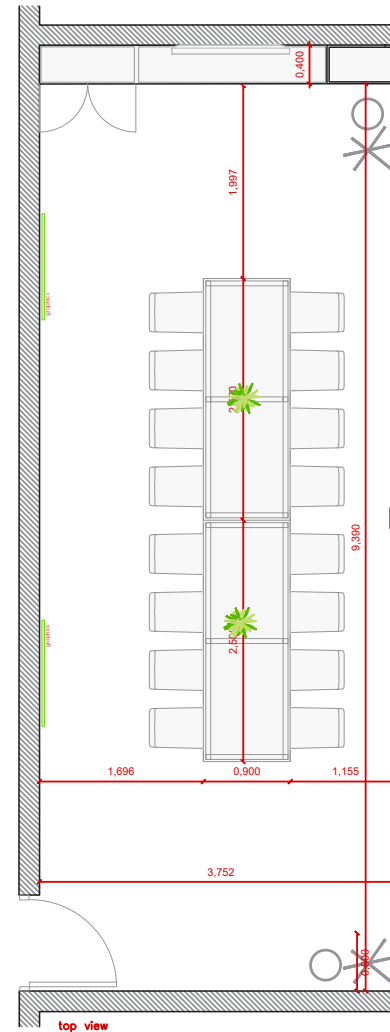

Layout Boardroom / 16 Pax

A COMFORTABLE AND ELEGANT ROOM FOR MEETINGS.
No extra elements are required.

Room Package STANDARD 16pax

- Room Signage: Nameplate in the corridor
- Carpeted floor (no optional color)
- 2 x Wastepaper Basket
- 2 x Coat stand
- 2 x Small flower decoration
- 2 x Aromatic arrangement
- 2 x Graphic elements (2 x Frame A)**
- 1 x Cable cover

SERVICES PROVIDED BY FIRA BARCELONA

- Lockable lock
- 1 x Laptop connection
- Wi-Fi (not part of this specification)
- 1 x 50-55" TV Screen, table support
- Power sockets in the walls (0,6kw available)
- 2 x Boardroom Table
- 16 x White colour chairs
- 1 x Lockable Cupboard

Only in Hall 2.1
One glass wall

! (*) If extra power is required, please contact Fira

*Please check out your location in the general layout.