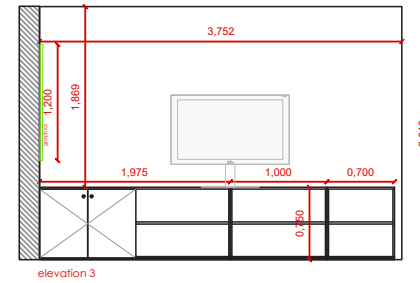

Layout Boardroom / 16 Pax

A COMFORTABLE AND ELEGANT ROOM FOR MEETINGS.
No extra elements are required.

Room Package STANDARD 16pax

- Room Signage: Nameplate in the corridor
- Carpeted floor (no optional color)
- 2 x Wastepaper Basket
- 2 x Coat stand
- 2 x Small flower decoration
- 2 x Aromatic arrangement
- 2 x Graphic elements (2 x Frame A)**
- 1 x Cable cover

SERVICES PROVIDED BY FIRA BARCELONA

- Lockable lock
- 1 x Laptop connection
- Wi-Fi (not part of this specification)
- 1 x 50-55" TV Screen, table support
- Power sockets in the walls (0,6kw available)
- 2 x Boardroom Table
- 16 x White colour chairs
- 1 x Lockable Cupboard

Only in Hall 2.1
One glass wall

! (*) If extra power is required, please contact Fira

*Please check out your location in the general layout.