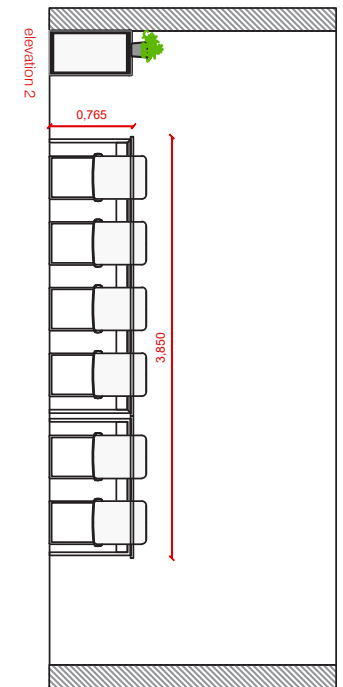

Layout Boardroom / 12 Pax ZONE A

A COMFORTABLE AND ELEGANT ROOM FOR MEETINGS.
No extra elements are required.

Room Package STANDARD 12pax

- Room Signage: Nameplate in the corridor
- Carpeted floor (no optional color)
- 1 x Wastepaper Basket
- 1 x Coat stand
- 1 x Small flower decoration
- 1 x Aromatic arrangement
- 1 x Graphic elements (1 x Frame A)**
- 1 x Cable cover

SERVICES PROVIDED BY FIRA BARCELONA

- Lockable lock
- 1 x Laptop connection
- Wi-Fi (not part of this specification)
- 1 x 50-55" TV Screen, table support
- Power sockets in the walls (0,6kw available)
- 1,5 x Boardroom Table
- 12 x White colour chairs
- 1 x Lockable Cupboard

Only in Hall 2.1
One glass wall

! (*) If extra power is required, please contact Fira

*Please check out your location in the general layout.