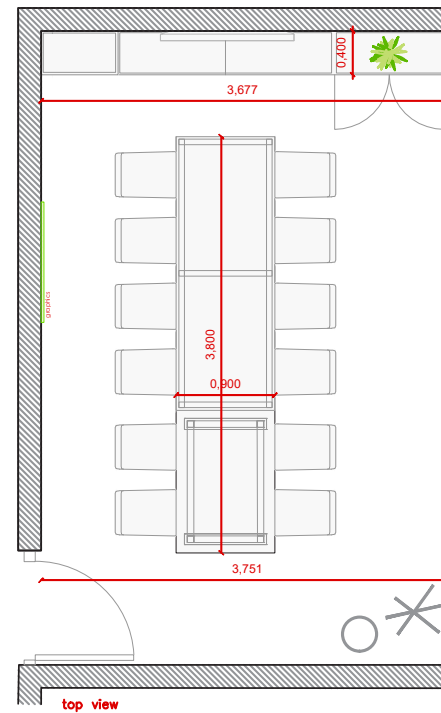

Layout Boardroom / 12 Pax ZONE A

A COMFORTABLE AND ELEGANT ROOM FOR MEETINGS.
No extra elements are required.

Room Package STANDARD 12pax

- Room Signage: Nameplate in the corridor
- Carpeted floor (no optional color)
- 1 x Wastepaper Basket
- 1 x Coat stand
- 1 x Small flower decoration
- 1 x Aromatic arrangement
- 1 x Graphic elements (1 x Frame A)**
- 1 x Cable cover

SERVICES PROVIDED BY FIRA BARCELONA

- Lockable lock
- 1 x Laptop connection
- Wi-Fi (not part of this specification)
- 1 x 50-55" TV Screen, table support
- Power sockets in the walls (0,6kw available)
- 1,5 x Boardroom Table
- 12 x White colour chairs
- 1 x Lockable Cupboard

Only in Hall 2.1
One glass wall

! (*) If extra power is required, please contact Fira

*Please check out your location in the general layout.