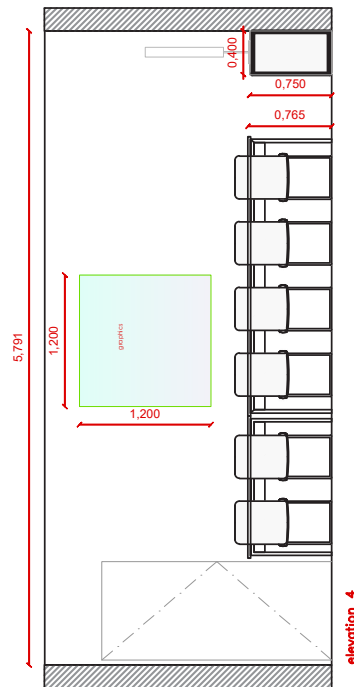

Layout Boardroom / 12 Pax ZONE A

A COMFORTABLE AND ELEGANT ROOM FOR MEETINGS.
No extra elements are required.

Room Package STANDARD 12pax

- Room Signage: Nameplate in the corridor
- Carpeted floor (no optional color)
- 1 x Wastepaper Basket
- 1 x Coat stand
- 1 x Small flower decoration
- 1 x Aromatic arrangement
- 1 x Graphic elements (1 x Frame A)**
- 1 x Cable cover

SERVICES PROVIDED BY FIRA BARCELONA

- Lockable lock
- 1 x Laptop connection
- Wi-Fi (not part of this specification)
- 1 x 50-55" TV Screen, table support
- Power sockets in the walls (0,6kw available)
- 1,5 x Boardroom Table
- 12 x White colour chairs
- 1 x Lockable Cupboard

Only in Hall 2.1
One glass wall

! (*) If extra power is required, please contact Fira

*Please check out your location in the general layout.