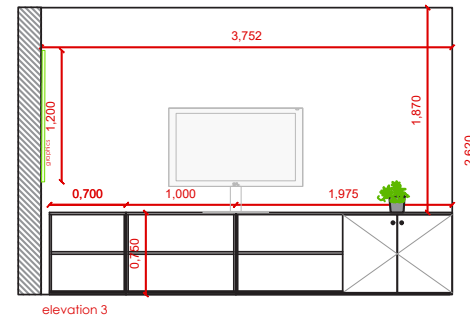

Layout Boardroom / 12 Pax ZONE A

A COMFORTABLE AND ELEGANT ROOM FOR MEETINGS.
No extra elements are required.

Room Package STANDARD 12pax

- Room Signage: Nameplate in the corridor
- Carpeted floor (no optional color)
- 1 x Wastepaper Basket
- 1 x Coat stand
- 1 x Small flower decoration
- 1 x Aromatic arrangement
- 1 x Graphic elements (1 x Frame A)**
- 1 x Cable cover

SERVICES PROVIDED BY FIRA BARCELONA

- Lockable lock
- 1 x Laptop connection
- Wi-Fi (not part of this specification)
- 1 x 50-55" TV Screen, table support
- Power sockets in the walls (0,6kw available)
- 1,5 x Boardroom Table
- 12 x White colour chairs
- 1 x Lockable Cupboard

Only in Hall 2.1
One glass wall

! (*) If extra power is required, please contact Fira

*Please check out your location in the general layout.