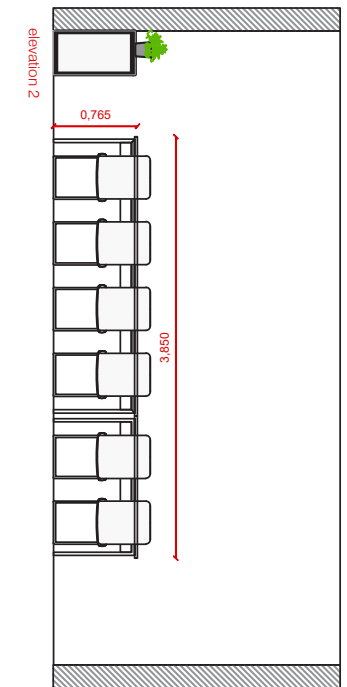

Layout Boardroom / 12 Pax

A COMFORTABLE AND ELEGANT ROOM FOR MEETINGS.
No extra elements are required.

Room Package STANDARD 12pax

- Room Signage: Nameplate in the corridor
- Carpeted floor (no optional color)
- 1 x Wastepaper Basket
- 1 x Coat stand
- 1 x Small flower decoration
- 1 x Aromatic arrangement
- 1 x Graphic elements (1 x Frame A)**
- 1 x Cable cover

SERVICES PROVIDED BY FIRA BARCELONA

- Lockable lock
- 1 x Laptop connection
- Wi-Fi (not part of this specification)
- 1 x 50-55" TV Screen, table support
- Power sockets in the walls (0,6kw available)
- 1,5 x Boardroom Table
- 12 x White colour chairs
- 1 x Lockable Cupboard

Only in Hall 2.1
One glass wall

! (*) If extra power is required, please contact Fira

*Please check out your location in the general layout.