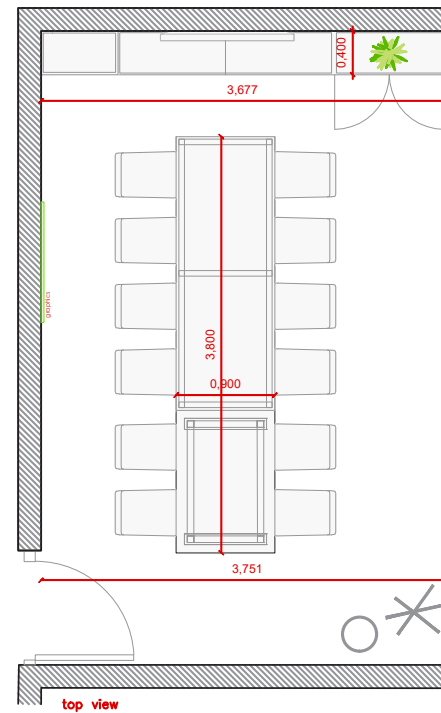

Layout Boardroom / 12 Pax

A COMFORTABLE AND ELEGANT ROOM FOR MEETINGS.
No extra elements are required.

Room Package STANDARD 12pax

- Room Signage: Nameplate in the corridor
- Carpeted floor (no optional color)
- 1 x Wastepaper Basket
- 1 x Coat stand
- 1 x Small flower decoration
- 1 x Aromatic arrangement
- 1 x Graphic elements (1 x Frame A)**
- 1 x Cable cover

SERVICES PROVIDED BY FIRA BARCELONA

- Lockable lock
- 1 x Laptop connection
- Wi-Fi (not part of this specification)
- 1 x 50-55" TV Screen, table support
- Power sockets in the walls (0,6kw available)
- 1,5 x Boardroom Table
- 12 x White colour chairs
- 1 x Lockable Cupboard

Only in Hall 2.1
One glass wall

! (*) If extra power is required, please contact Fira

*Please check out your location in the general layout.