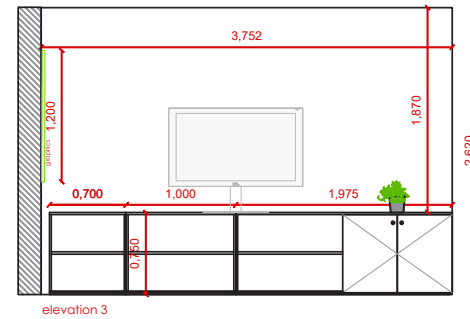

Layout Boardroom / 12 Pax

A COMFORTABLE AND ELEGANT ROOM FOR MEETINGS.
No extra elements are required.

Room Package STANDARD 12pax

- Room Signage: Nameplate in the corridor
- Carpeted floor (no optional color)
- 1 x Wastepaper Basket
- 1 x Coat stand
- 1 x Small flower decoration
- 1 x Aromatic arrangement
- 1 x Graphic elements (1 x Frame A)**
- 1 x Cable cover

SERVICES PROVIDED BY FIRA BARCELONA

- Lockable lock
- 1 x Laptop connection
- Wi-Fi (not part of this specification)
- 1 x 50-55" TV Screen, table support
- Power sockets in the walls (0,6kw available)
- 1,5 x Boardroom Table
- 12 x White colour chairs
- 1 x Lockable Cupboard

Only in Hall 2.1
One glass wall

! (*) If extra power is required, please contact Fira

*Please check out your location in the general layout.