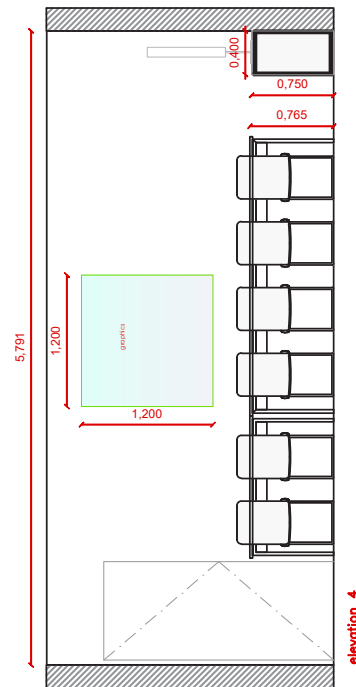

Layout Boardroom / 12 Pax

A COMFORTABLE AND ELEGANT ROOM FOR MEETINGS.
No extra elements are required.

Room Package STANDARD 12pax

- Room Signage: Nameplate in the corridor
- Carpeted floor (no optional color)
- 1 x Wastepaper Basket
- 1 x Coat stand
- 1 x Small flower decoration
- 1 x Aromatic arrangement
- 1 x Graphic elements (1 x Frame A)**
- 1 x Cable cover

SERVICES PROVIDED BY FIRA BARCELONA

- Lockable lock
- 1 x Laptop connection
- Wi-Fi (not part of this specification)
- 1 x 50-55" TV Screen, table support
- Power sockets in the walls (0,6kw available)
- 1,5 x Boardroom Table
- 12 x White colour chairs
- 1 x Lockable Cupboard

Only in Hall 2.1
One glass wall

! (*) If extra power is required, please contact Fira

*Please check out your location in the general layout.

NAMEPLATES
INFORMATION & DETAILS

Standard model nameplates with logo:

WITH LOGO

Available branded area: **38 X 28,7cm**

Attention:
For special request, please contact ServiFira

Standard model nameplates without logo:

Attention:
Only if we don't received the customer's logo on time.