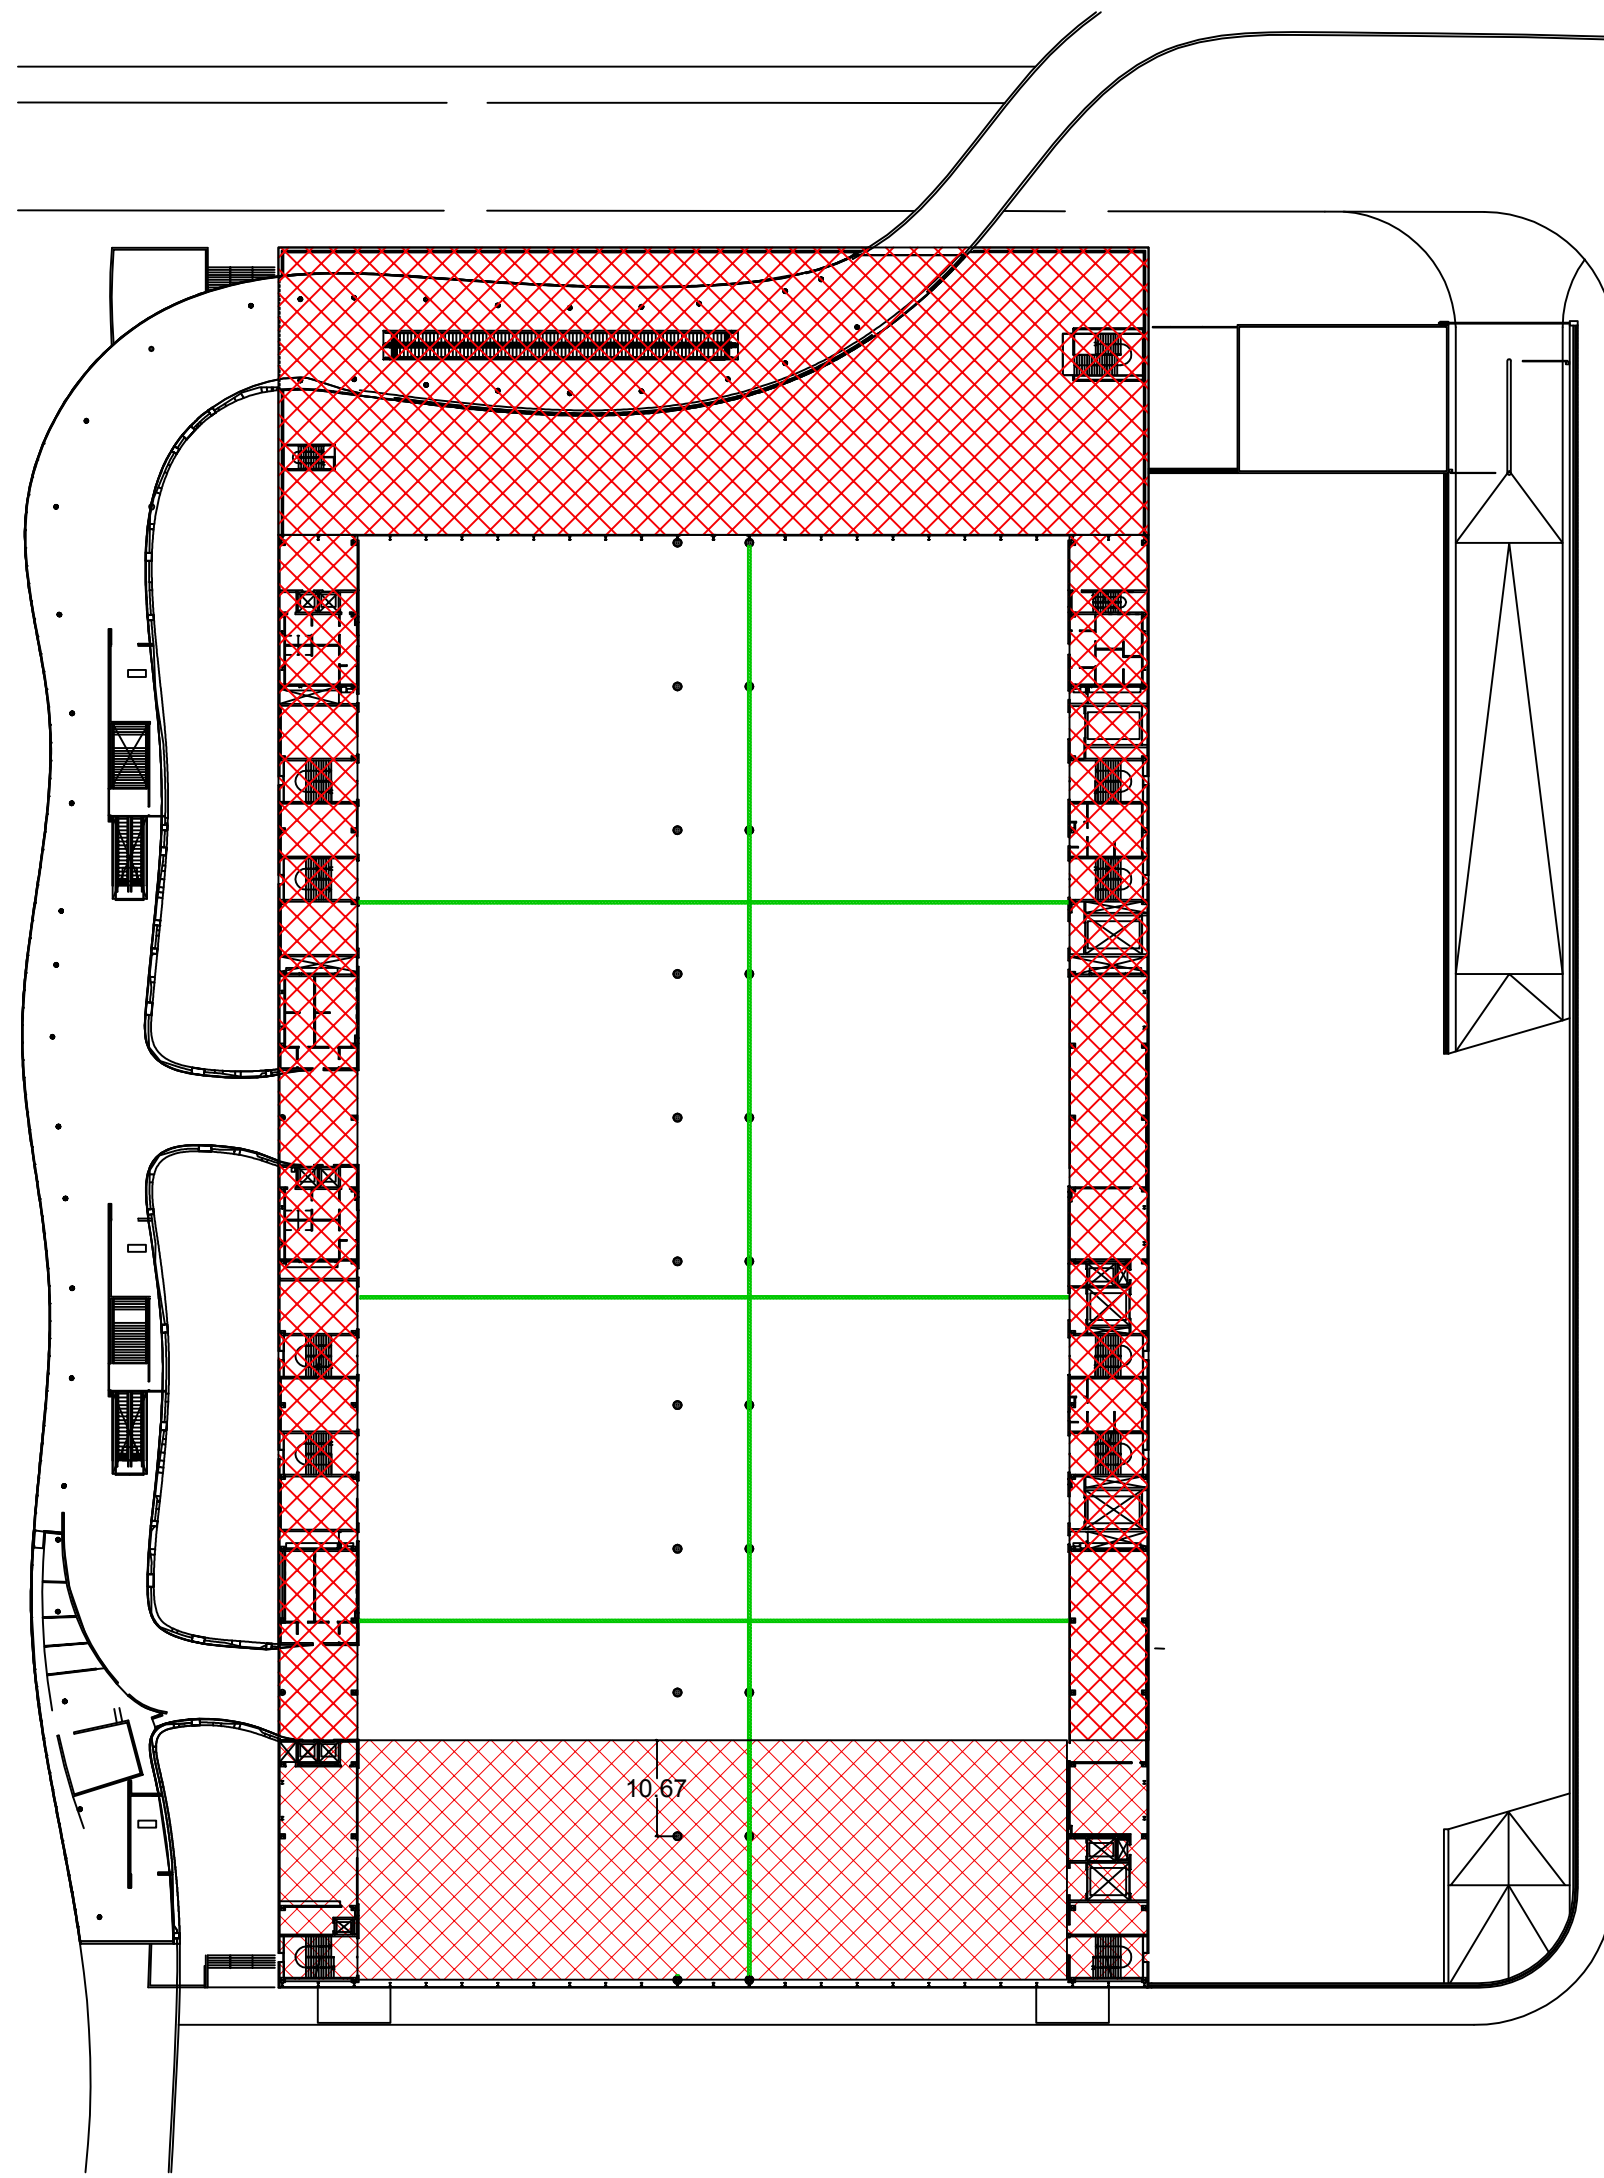

M2 H8.1. Pre rigging areas and Rigging restrictions

↑  
Hall 6

c/ de l'Alumini

← Square

	Smoke curtain h = 8,00 m (height under the curtain)
	No rigging zone