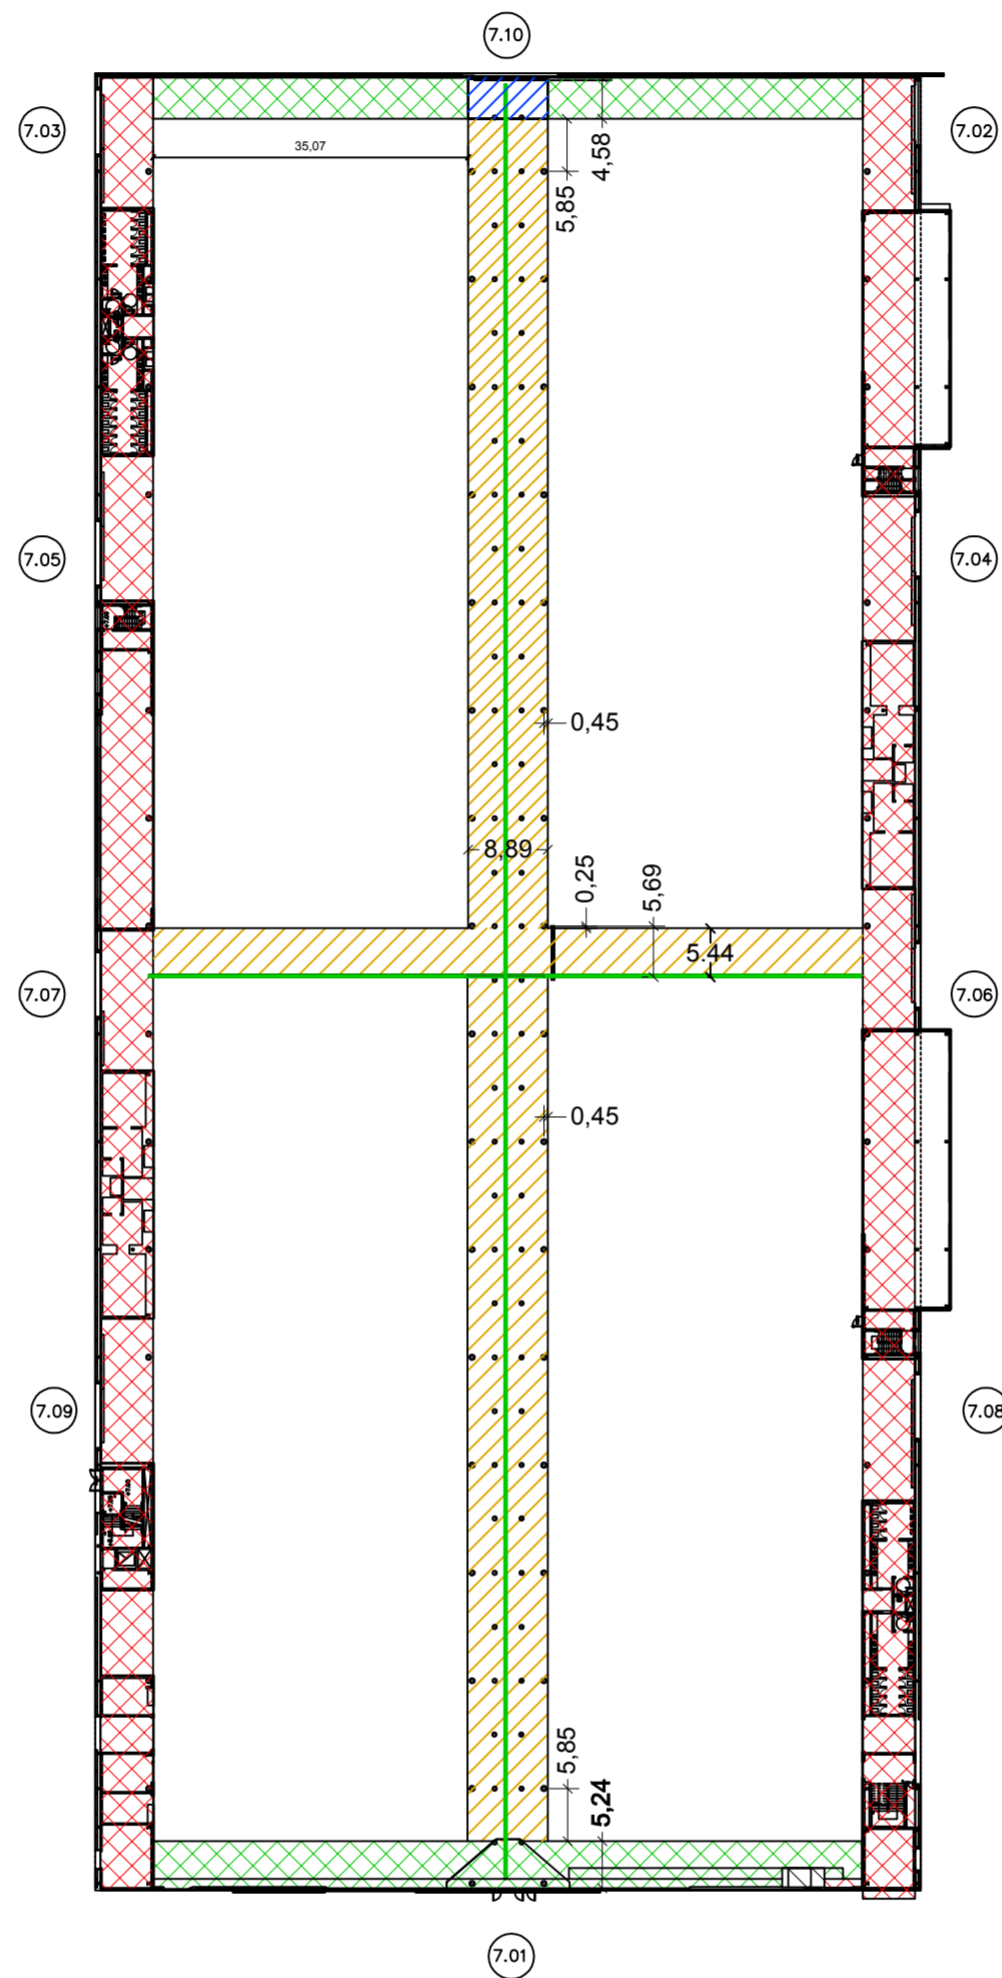

Hall 6

Gateway

← c / de l'Alumini

Hall 5 →

c / de les Ciències

Smoke curtain h = 7,90 m  
(height under the curtain)

- Using pre-rigging; Height O-ring = 7,40 m
- Using pre-rigging; Height O-ring = 6,50 m
- Low capacity rigging area
- No Rigging zone