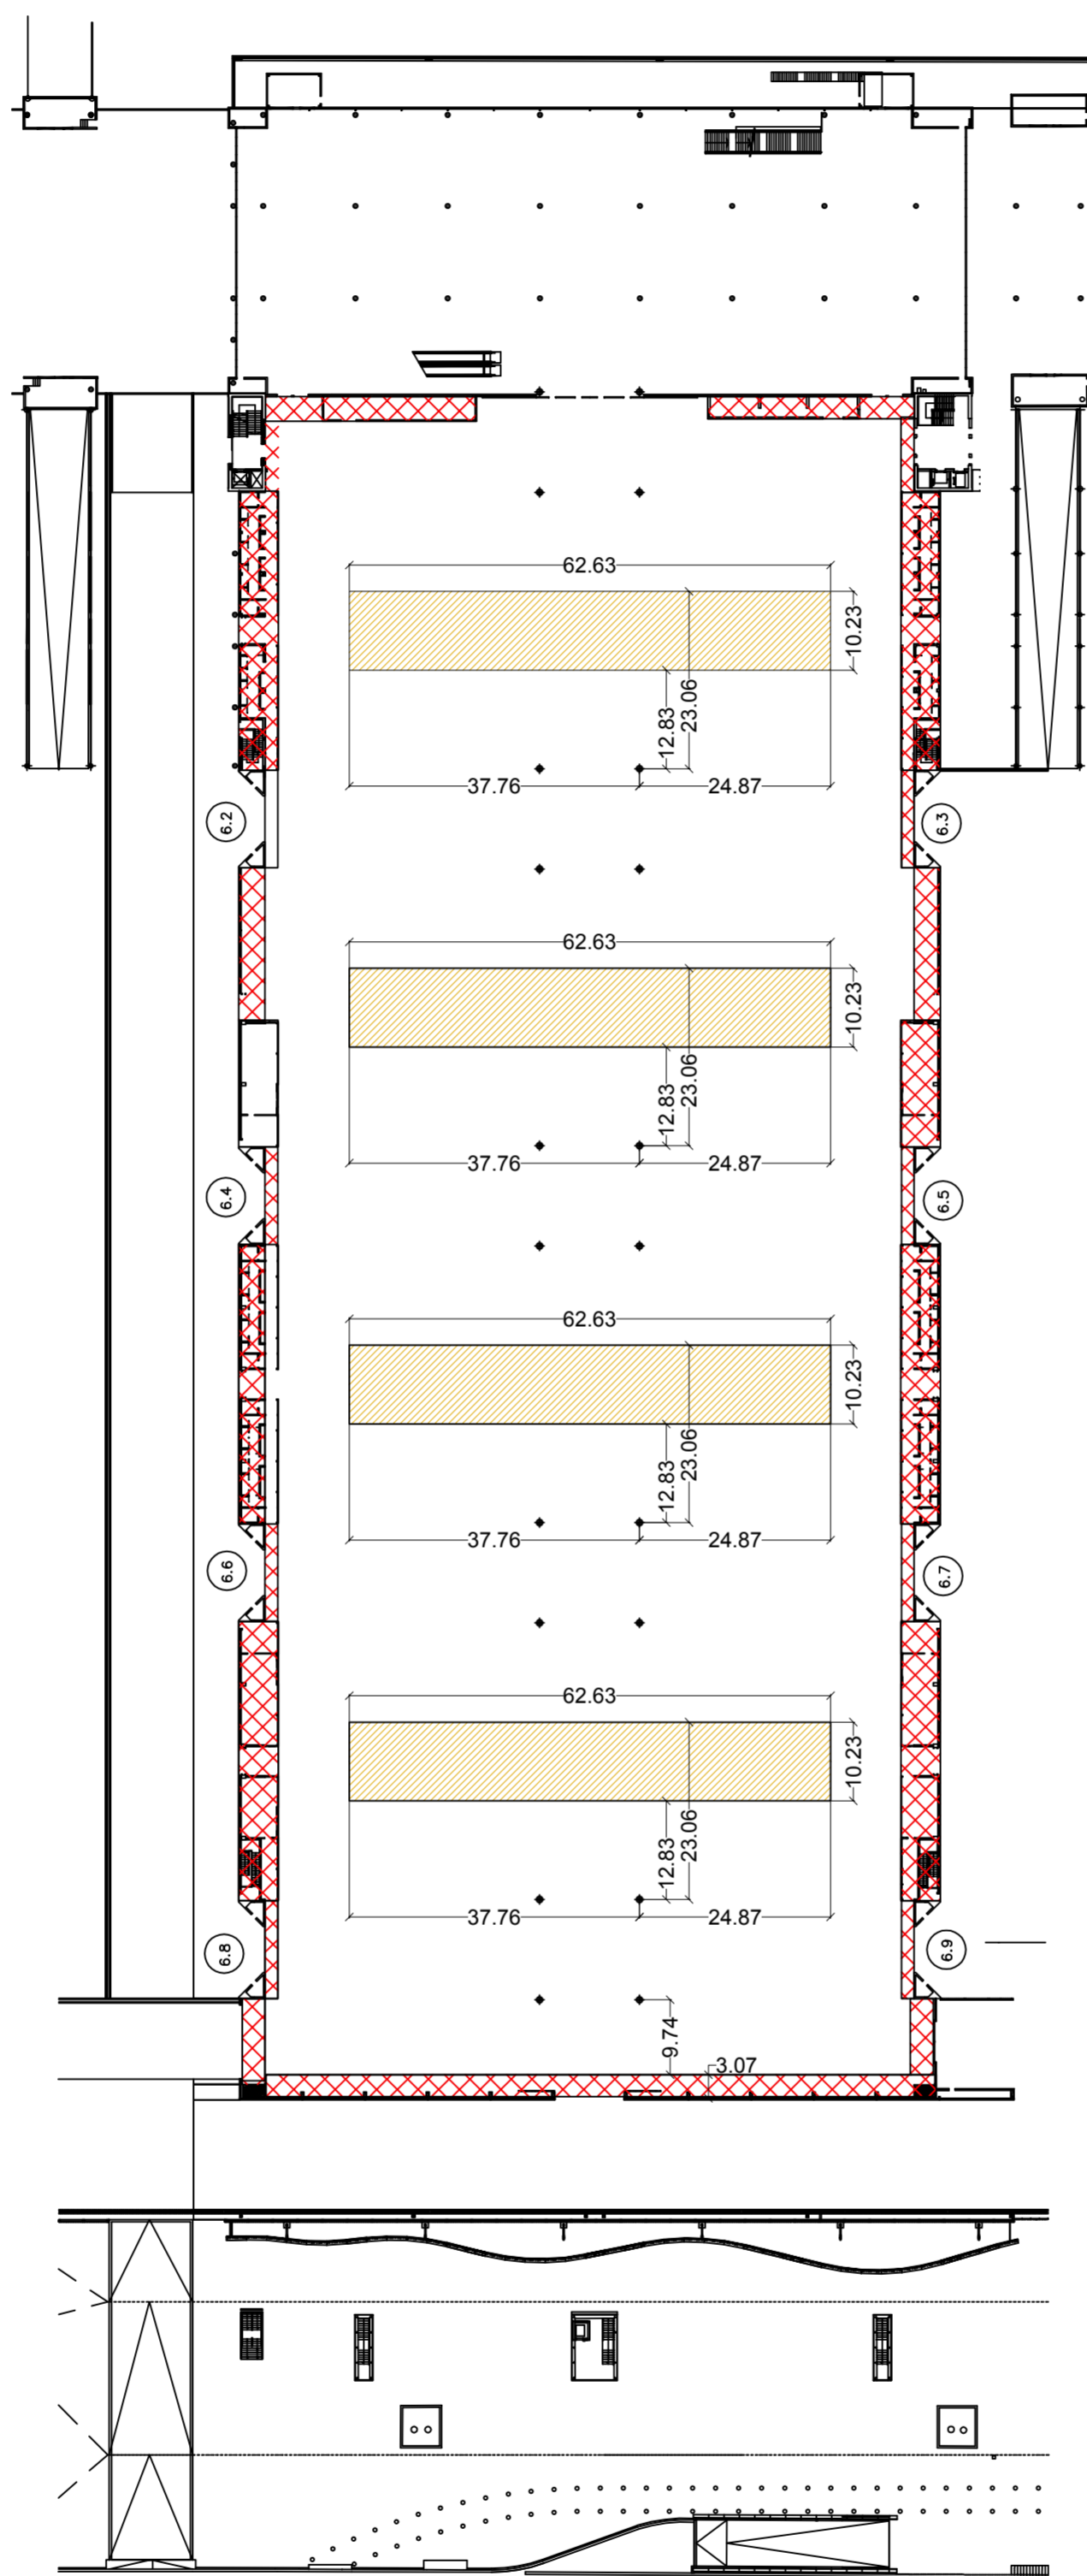

# M2 H6. Pre rigging areas and Rigging restrictions

← Hall 4

Hall 8 →

	No Rigging
	Low capacity rigging area. Using pre-rigging; Max height O-ring: 8,00 m.