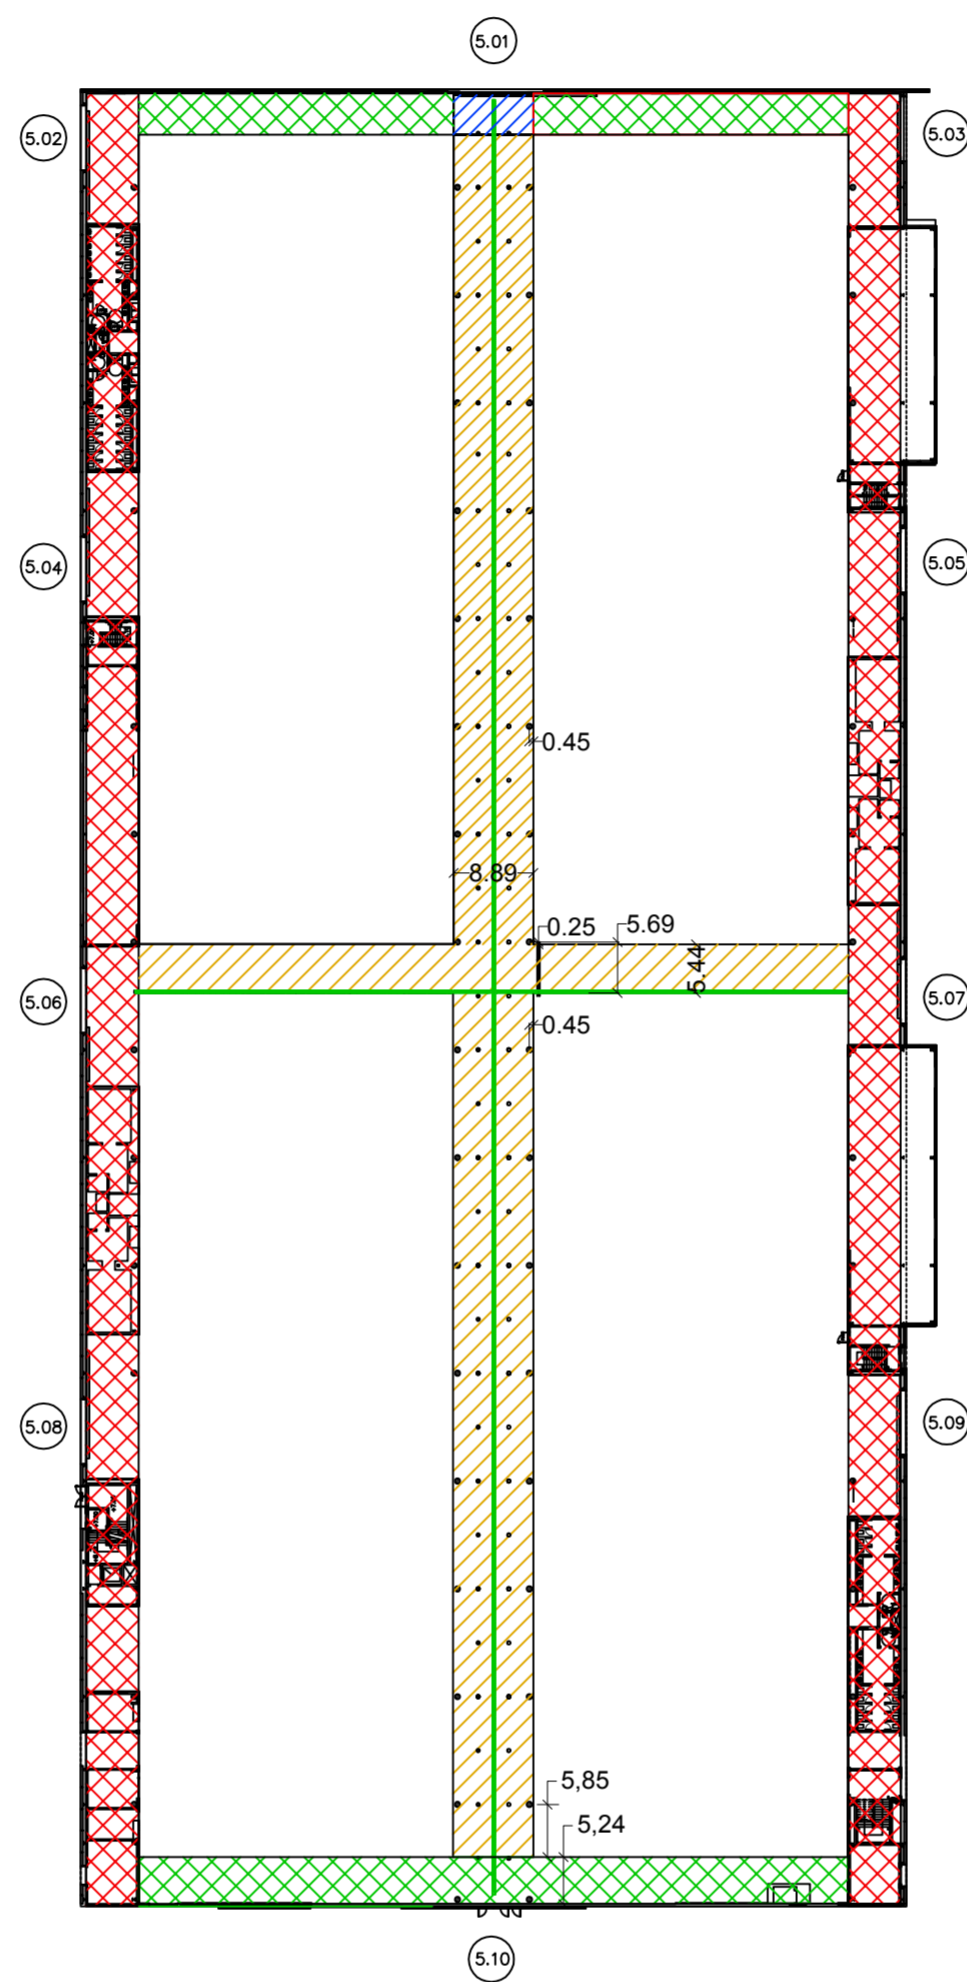

M2 H5. Pre rigging areas and Rigging restrictions

← Hall 3

Hall 7 →

Gateway

Hall 4

Smoke curtain h = 7,90 m  
(height under the curtain)

- Using pre-rigging; Height O-ring = 7,40 m
- Using pre-rigging; Height O-ring = 6,50 m
- Low capacity rigging area
- No Rigging zone