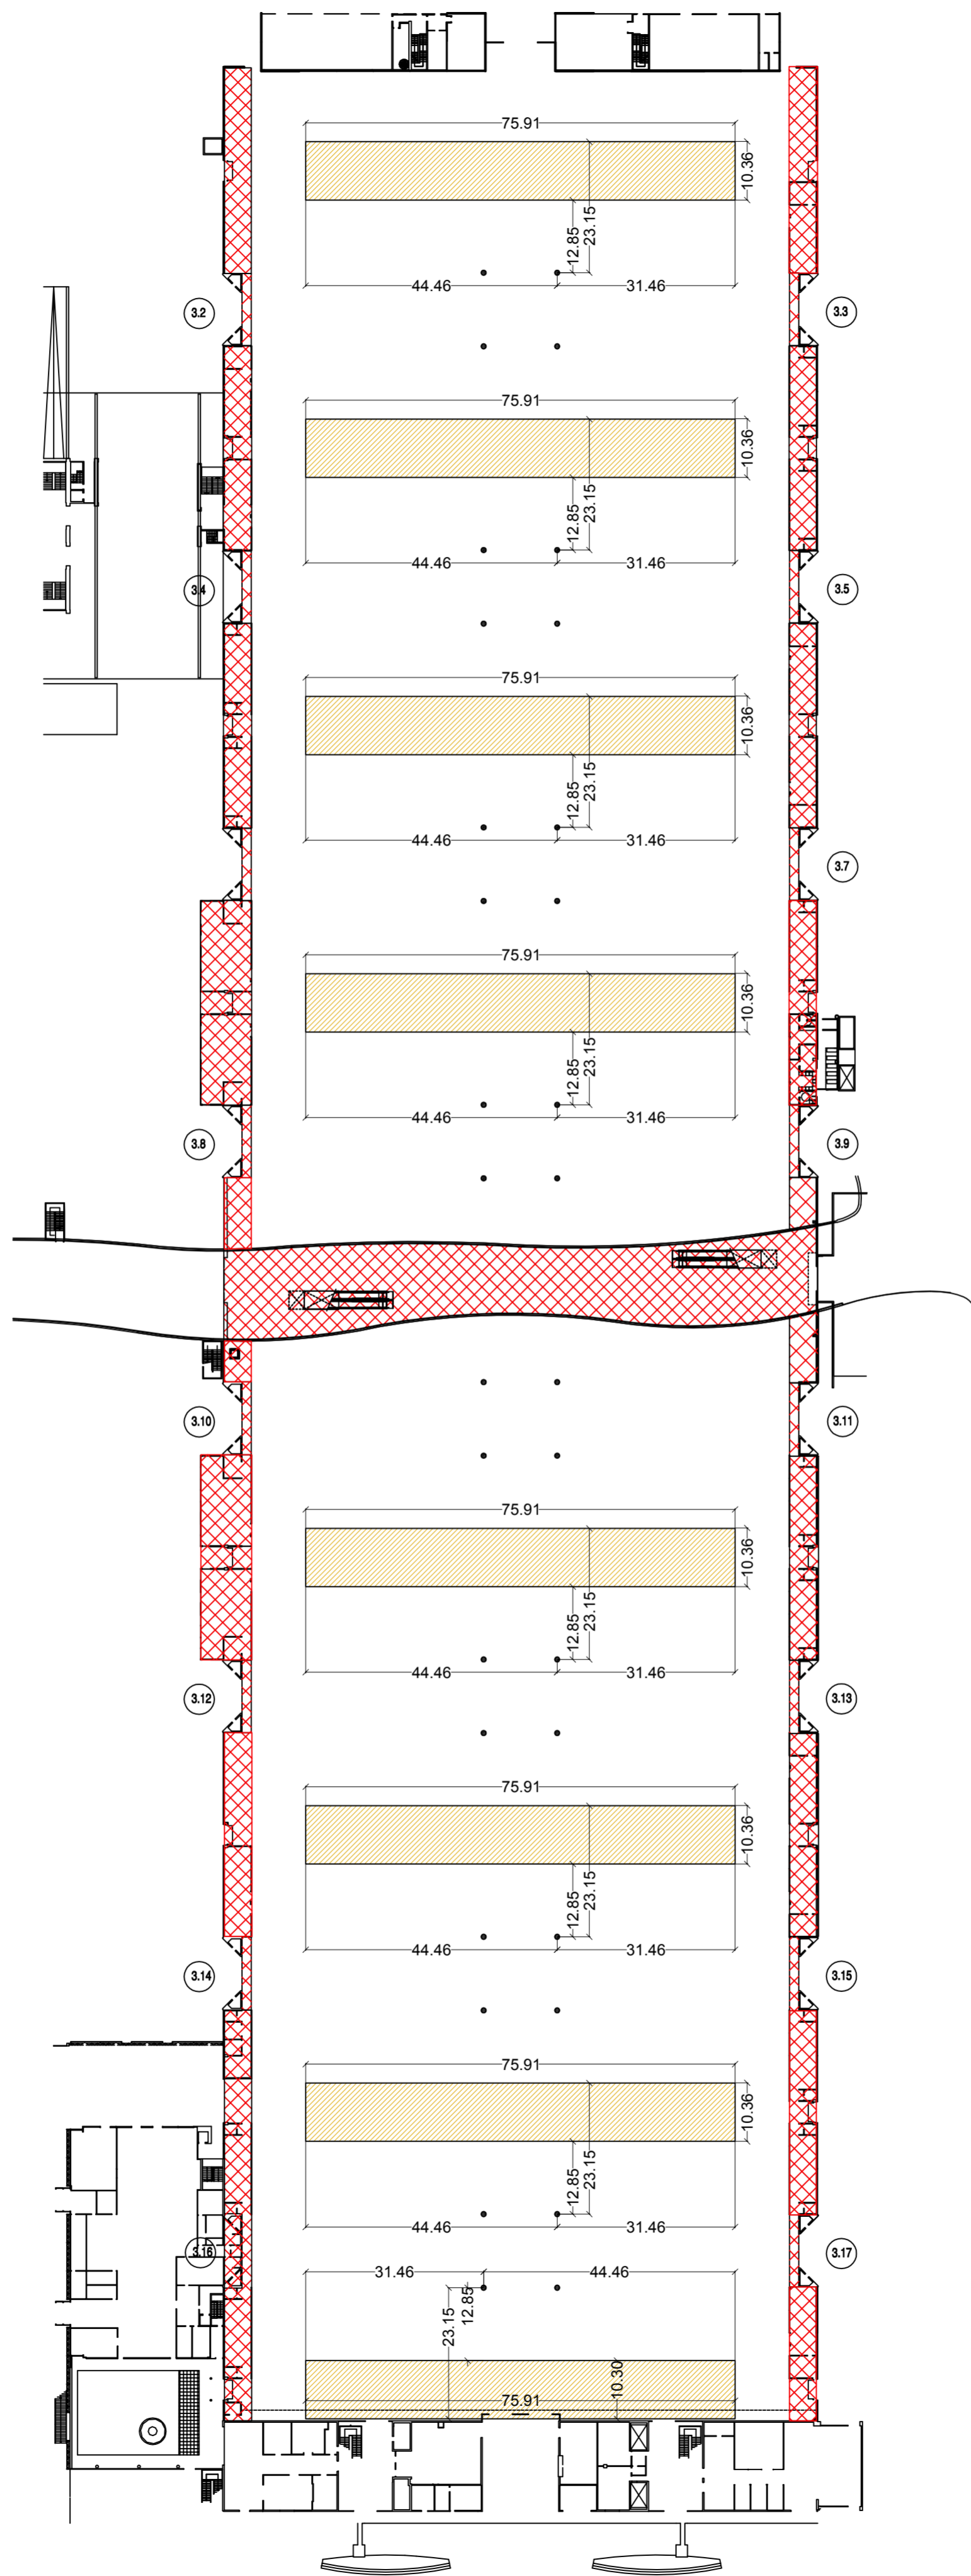

M2 H3. Pre rigging areas and Rigging restrictions

← Hall 2

Hall 4 →

	No Rigging
	Low capacity rigging area. Using pre-rigging; Max height O-ring: 8,00 m.