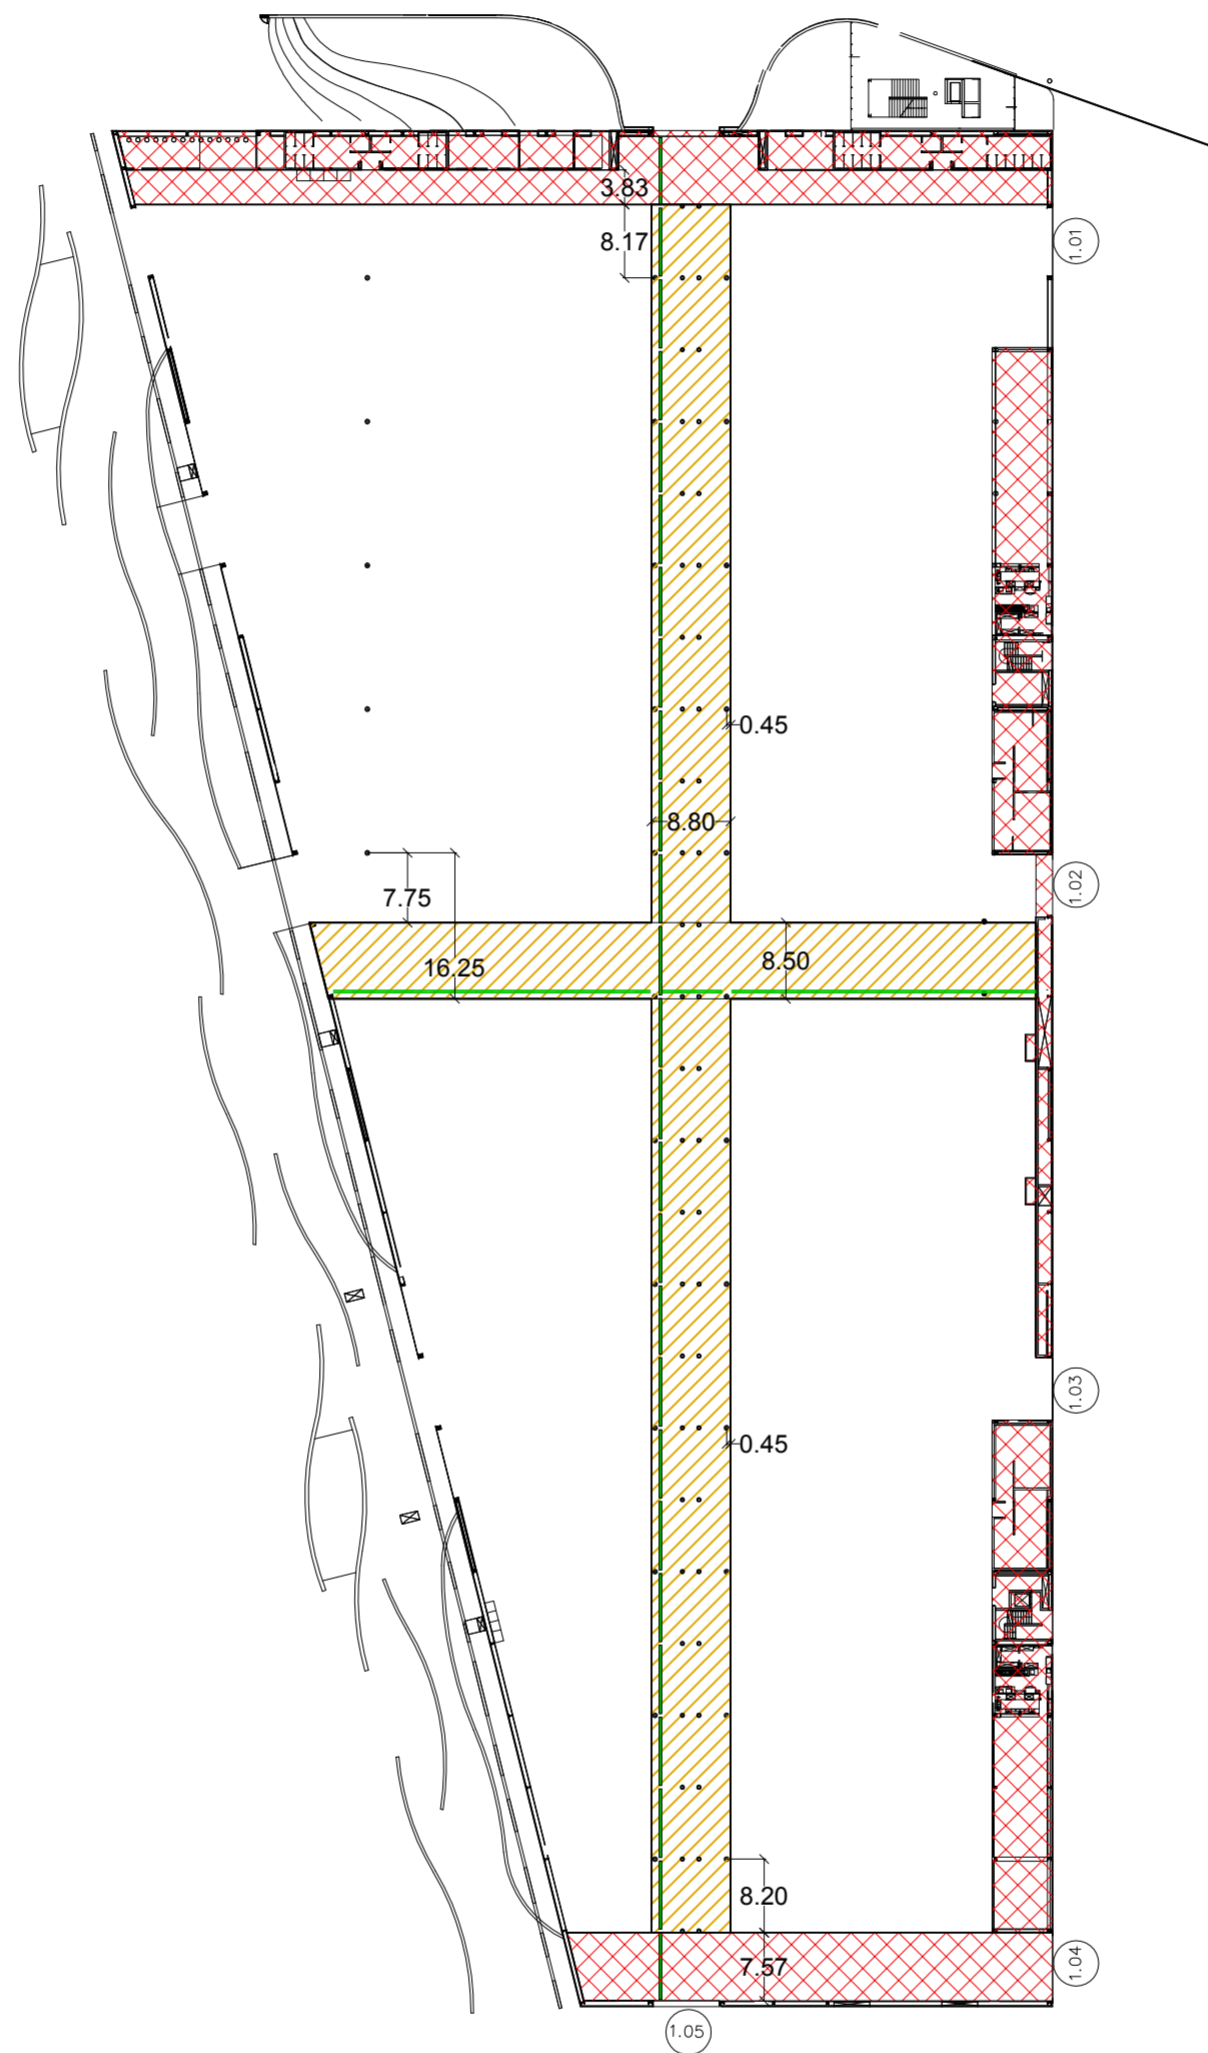

M2 H1. Pre rigging areas and Rigging restrictions

Main entrance

Av. de Joan Carles I

Hall 2 →

 Smoke curtain h = 7,26 m
(height under the curtain)

 No Rigging

 Using pre-rigging; Height O-ring: 6,80 m