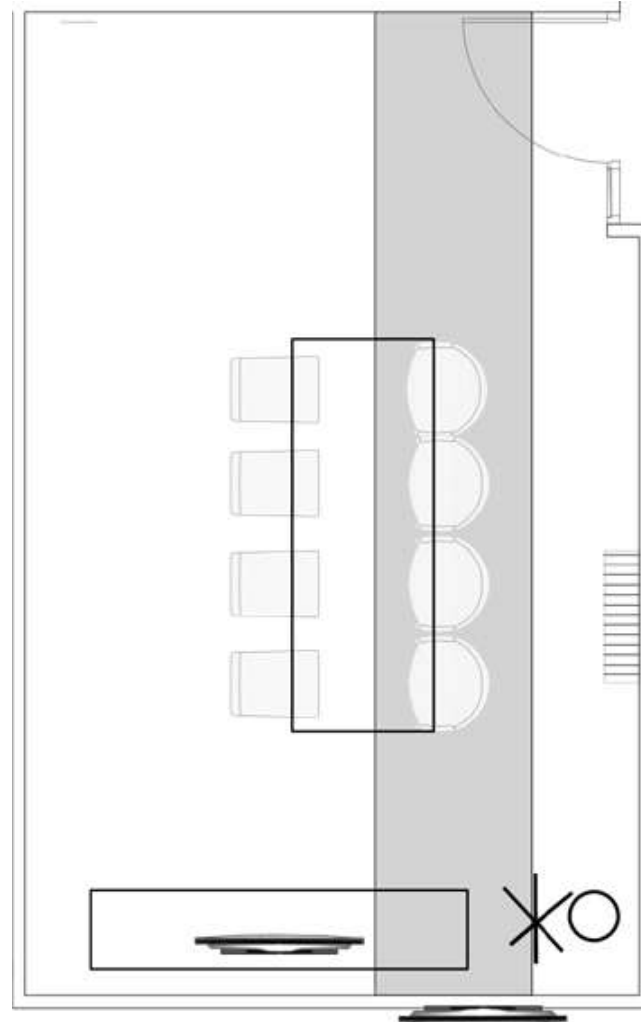

CC7 MEETING ROOMS. 8 pax Layout

8 PAX = 4 ROOMS

- 1x Graphics Nameplate (room name, logo)
- 1 x Boardroom Table
- 8 x Chairs
- 1 x TV Lockable cabinet
- 1 x Board room frame (120x120cm) on the wall
- 1x Electrics Cable management cover
- 1x Wastepaper Basket
- 1x Coat Stand
- 1x Fully carpeted
- 1x Carpet decoration
- 1x TV Wall decoration

SERVICES PROVIDED BY FIRA

- 1x Public Wi-Fi
- 1 x Air Conditioning unit
- 1 x 55" TV Screen, table support with an HDMI connection
- 1 x Laptop connections
- 2 x Embedded double power socket