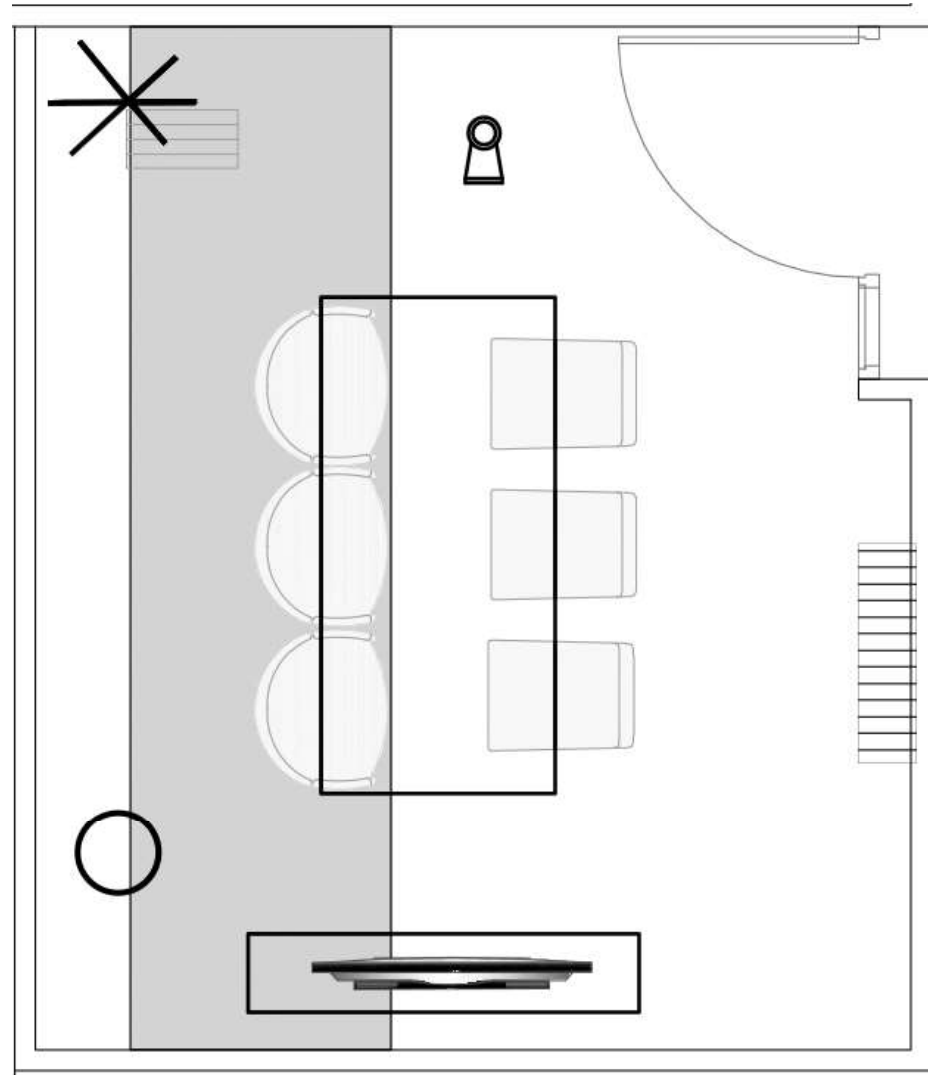

CC7 MEETING ROOMS. 6 pax Layout

6 PAX = 2 ROOMS

- 1 x Graphics Nameplate (room name, logo)
- 1 x Boardroom table
- 6 x Chairs
- 1 x TV Lockable cabinet
- 1 x Board room frame (120x120cm) on the wall
- 1 x Electrics cable management cover
- 1 x Wastepaper Basket
- 1 x Coat Stand
- 1 x Fully carpeted
- 1x Carpet decoration
- 1x TV Wall decoration

SERVICES PROVIDED BY FIRA

- 1 x Public Wi-Fi
- 1 x Air Conditioning unit
- 1 x 55" TV Screen, table support with an HDMI connection
- 1 x Laptop connections
- 2 x Embedded double power socket