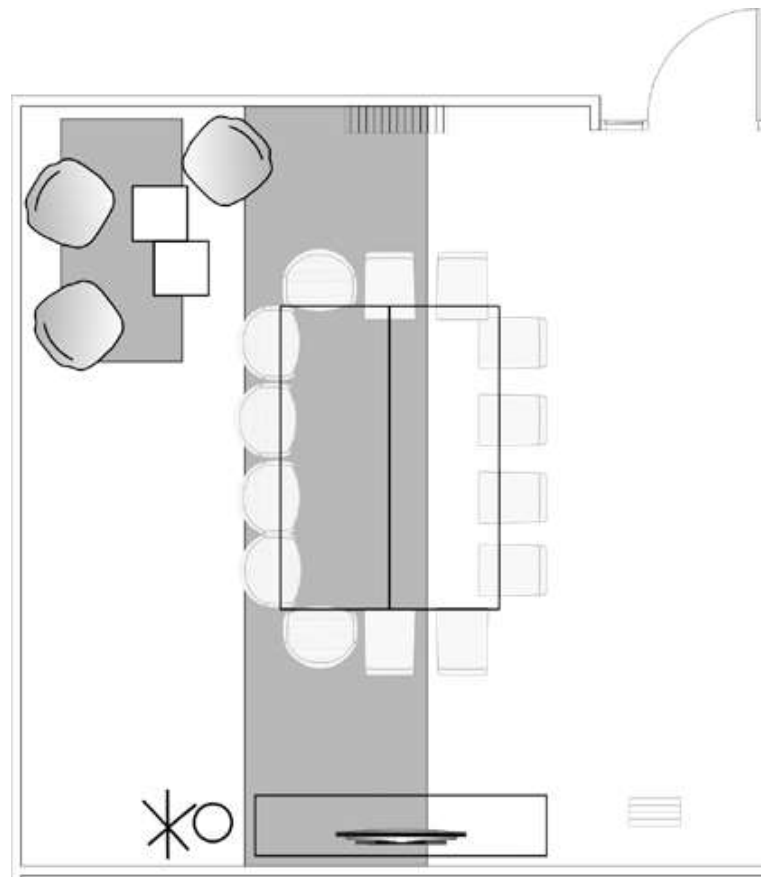

CC7 MEETING ROOMS. 14 pax Layout

14 PAX= 6 ROOMS

- 1x Graphics Nameplate (room name, logo)
- 1 x Boardroom Table
- 14 x Chairs
- 1 x TV Lockable cabinet
- 2 x Board room frame (120x120cm) on the wall
- 1x Electrics Cable management cover
- 1x Wastepaper Basket
- 1x Coat Stand
- 1x Air freshener
- 1x Fully carpeted
- 1x Carpet decoration
- 1x TV Wall decoration

SERVICES PROVIDED BY FIRA

- 1x Public Wi-Fi
- 1 x Air Conditioning unit
- 1 x 55" TV Screen, table support with an HDMI connection
- 1 x Laptop connections
- 4 x Embedded double power socket

CC7 7.11 MEETING ROOM. 14 pax