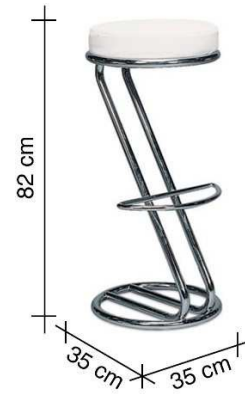

Shell Scheme Stand

Furniture Pack A

Shell Scheme Stands up to 18 m²

- 1 Counter with lockable door
- 1 Bar Stool
- 1 Round Table
- 3 Chairs
- 1 Bin

**This is a set package and therefore not interchangeable with preferred items.*