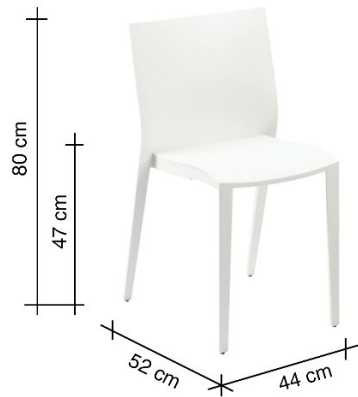

Shell Scheme Stand

Furniture Pack A

Shell Scheme Stands up to 18 m²

- 1 Counter with lockable door
- 1 Bar Stool
- 1 Round Table
- 3 Chairs
- 1 Bin

**This is a set package and therefore not interchangeable with preferred items.*