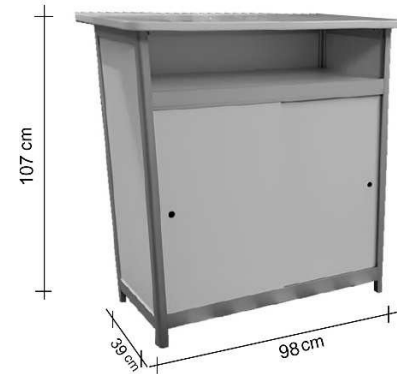

Shell Scheme Stand

Furniture Pack A

Shell Scheme Stands up to 18 m²

- 1 Counter with lockable door
- 1 Bar Stool
- 1 Round Table
- 3 Chairs
- 1 Bin

**This is a set package and therefore not interchangeable with preferred items.*