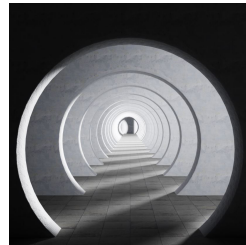

FRAMES
INFORMATION & DETAILS:

A - CUSTOMIZED FRAME

Customized wall frame
120 x 120cm
(eco-friendly board with water based inks)

! Attention!
Graphics will be required

CUSTOM
BRANDING
GRAPHIC

Customized

EXCLUSIVE LOUNGE ROOMS:

Standard model frames and packs:

! Attention: Only if we don't received the customer's graphic on time. These images can't be chosen.

Model 01