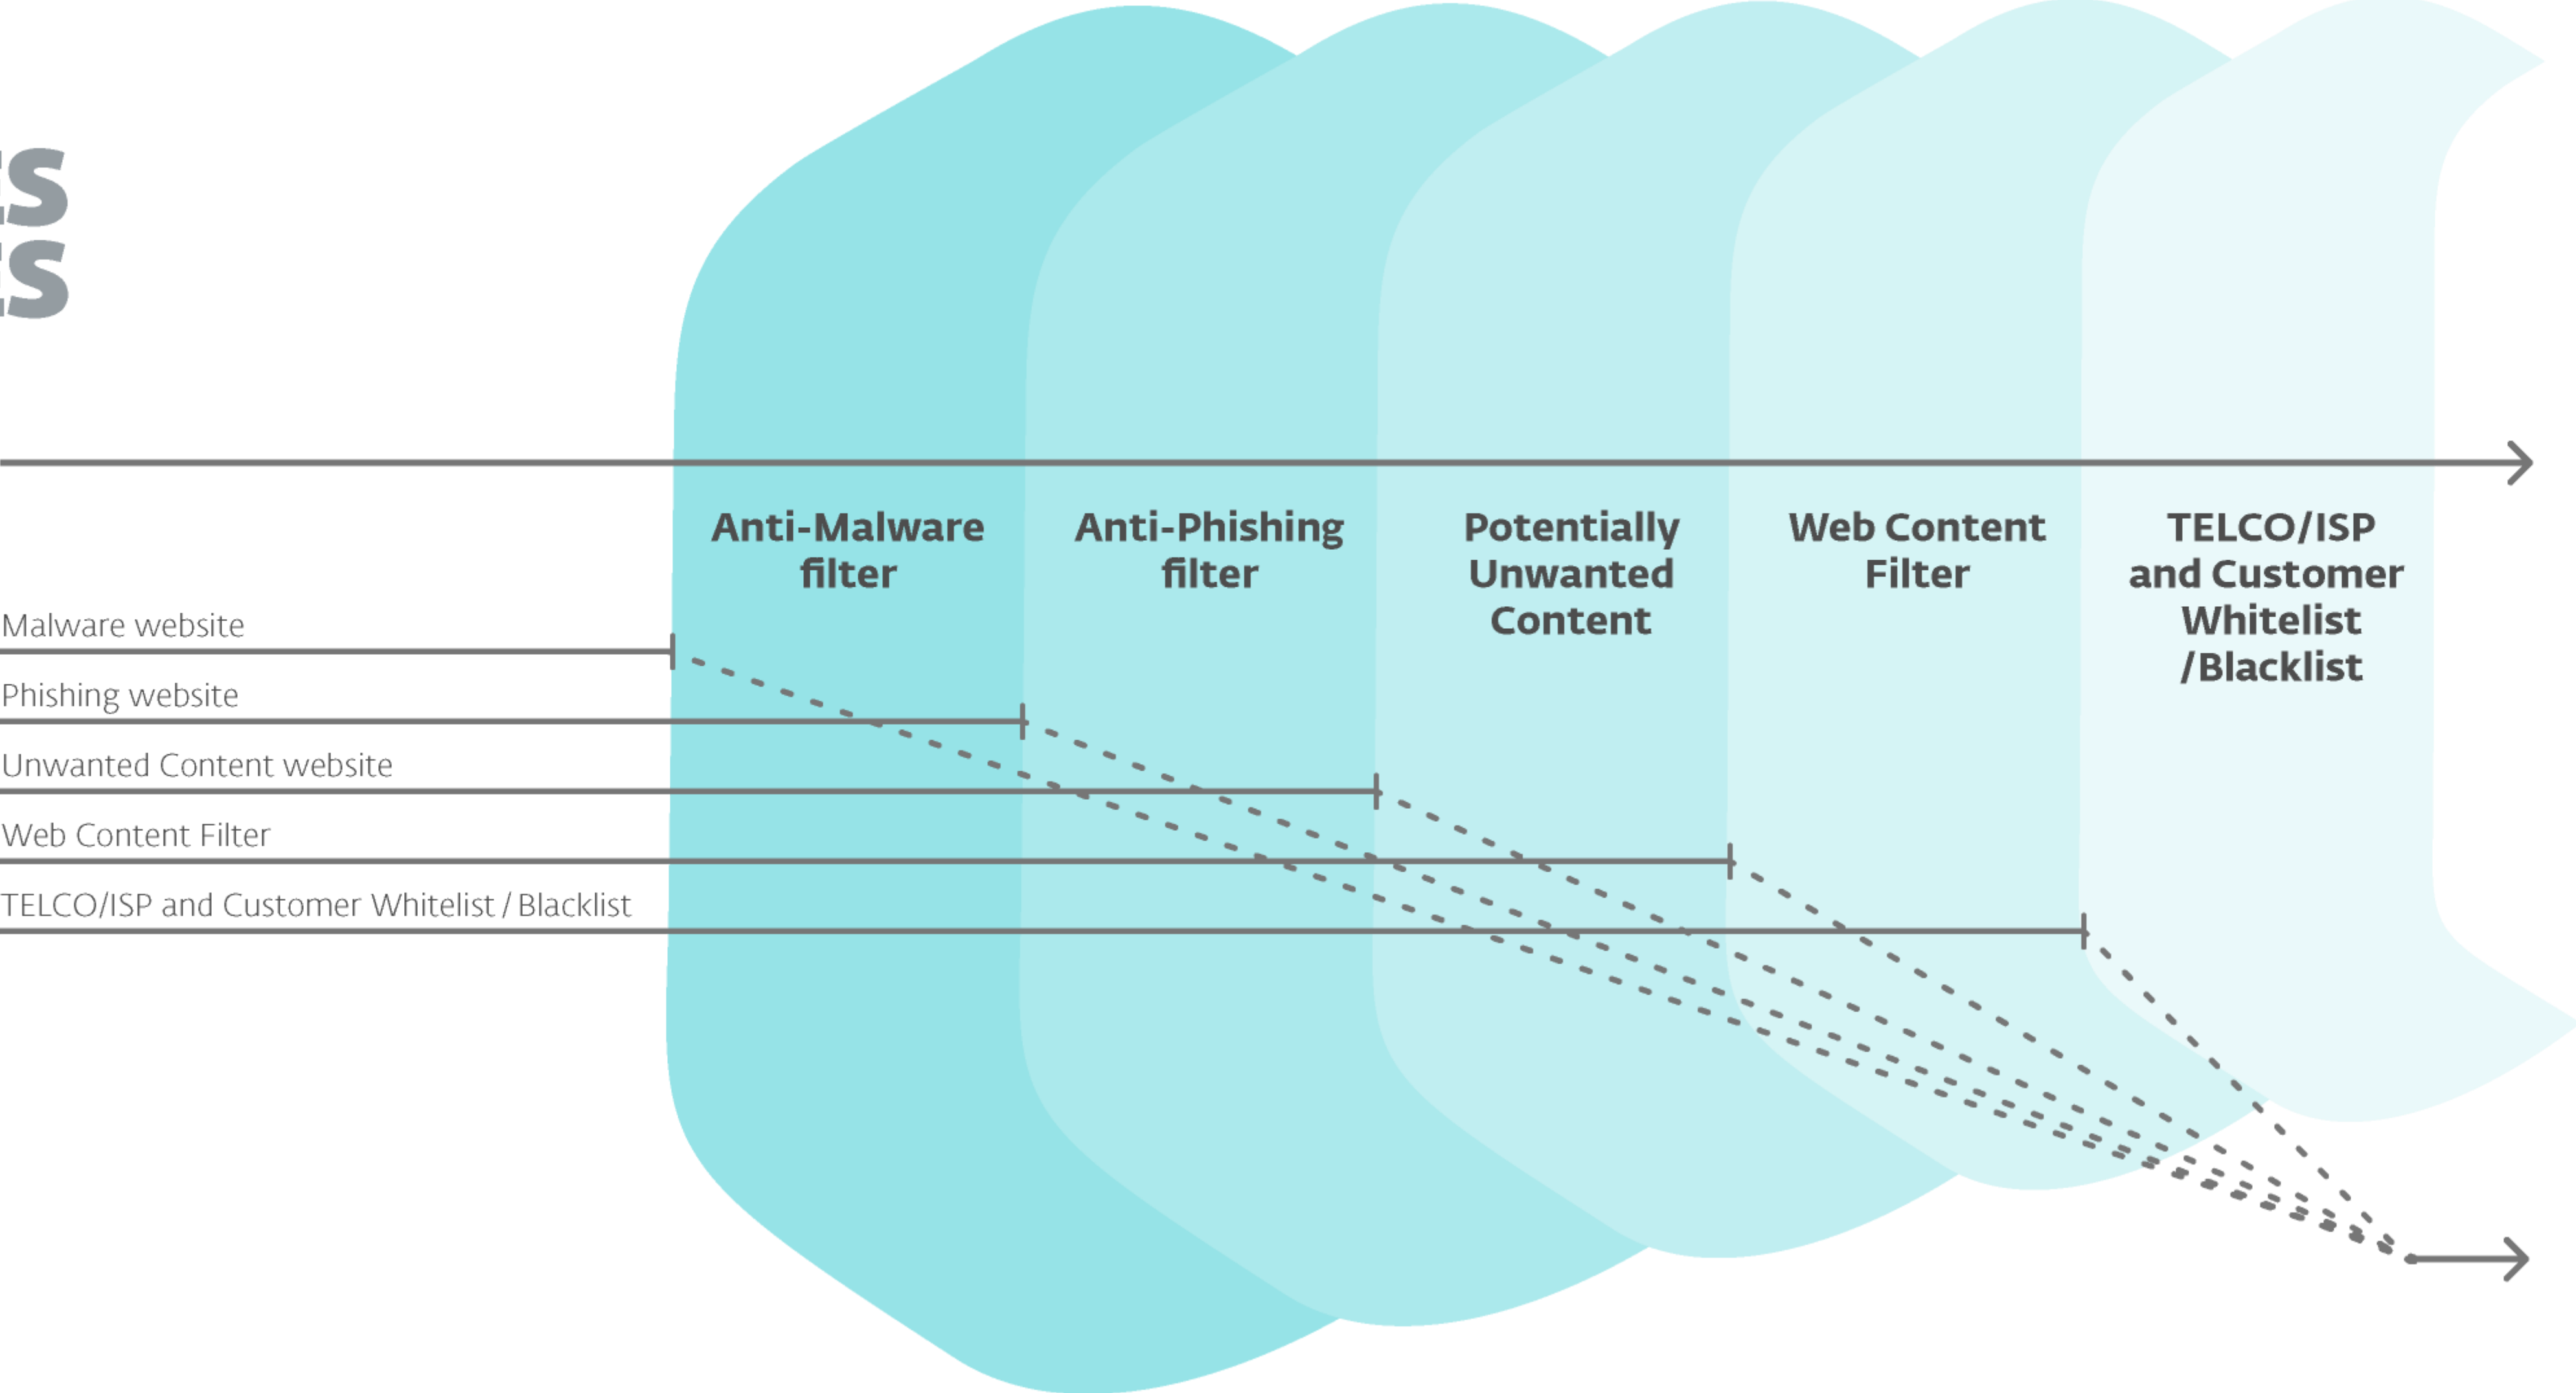

# ESET NETPROTECT FILTERS

## USER BROWSES WEBSITES

SAFE WEBSITE

UNSAFE WEBSITE

## RESULT

Safe website was **allowed**.

Unsafe website was **blocked**.