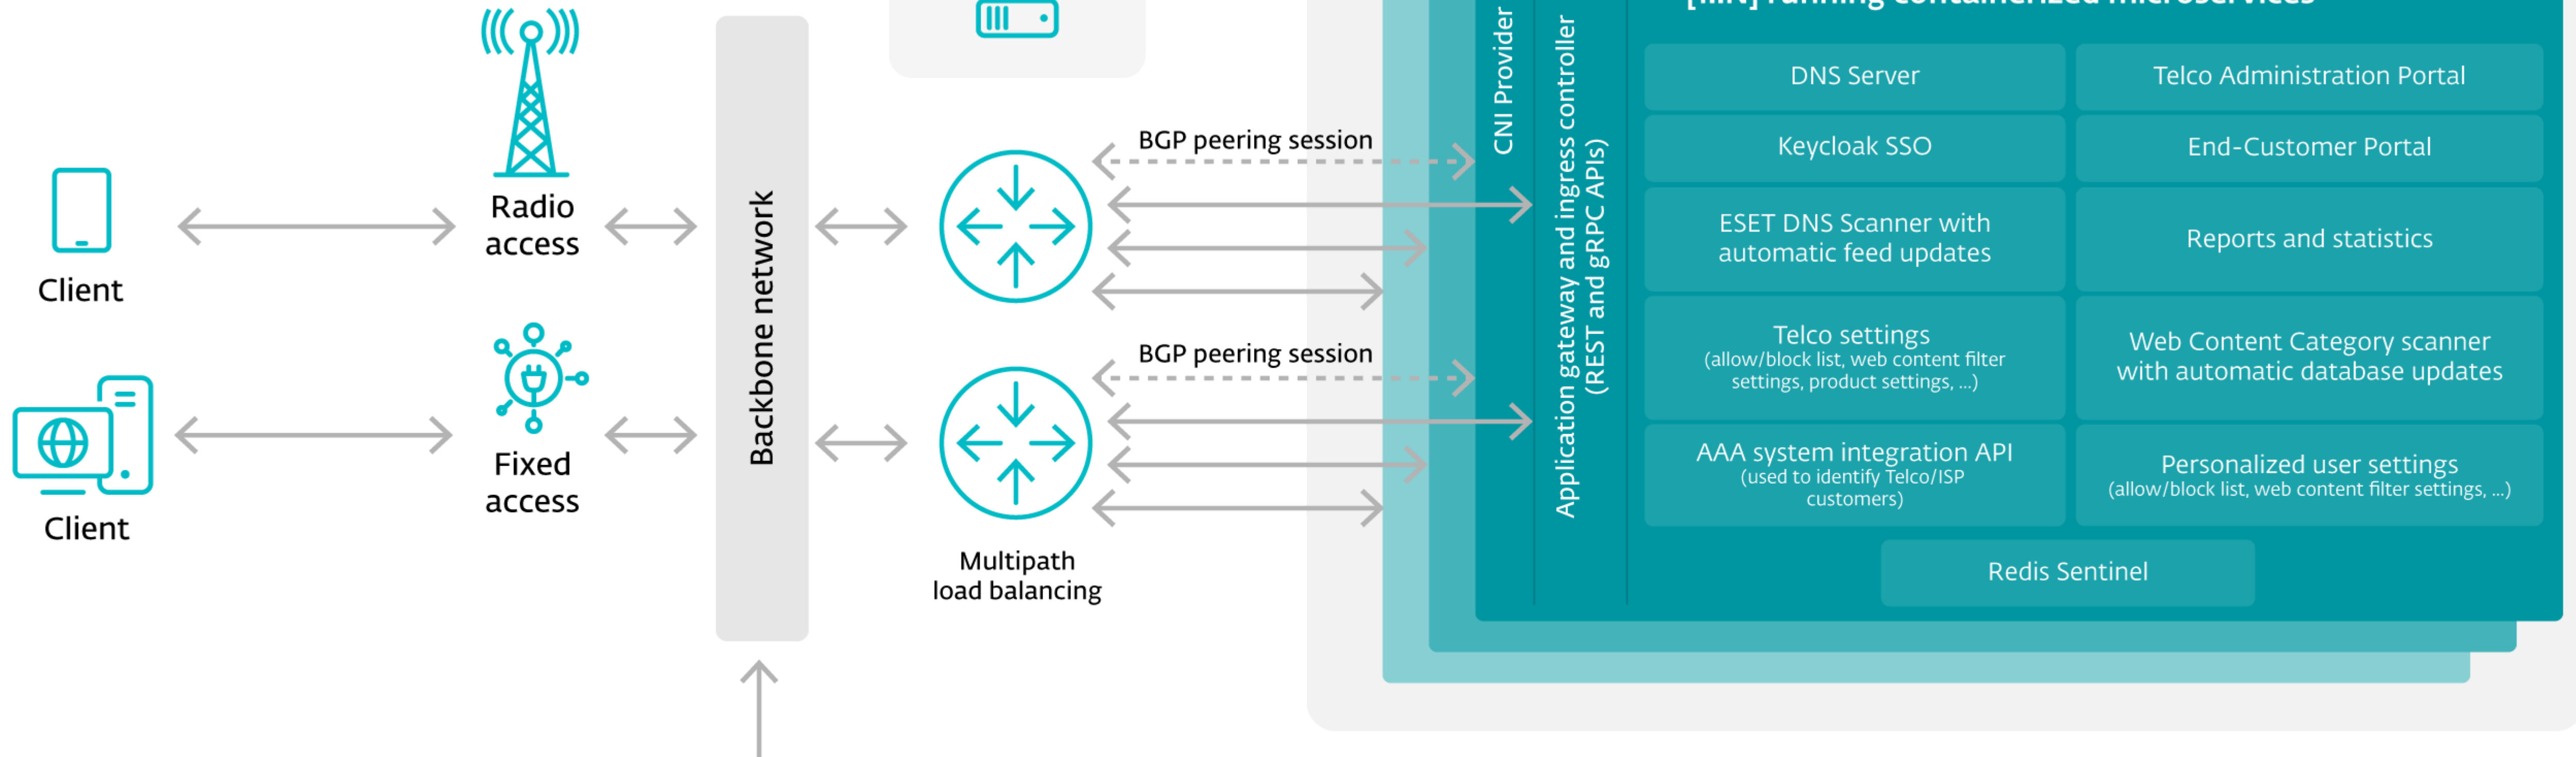

Telco/ISP network

**DEVICES WITH ESET NETPROTECT DNS RESOLVER SETTINGS PROVIDED BY TELCO/ISP**  
(use-case 1)

(use-case 1)

External network

**DEVICE WITH ESET OFF-NET APPLICATION INSTALLED**  
(use-case 2)

(use-case 2)