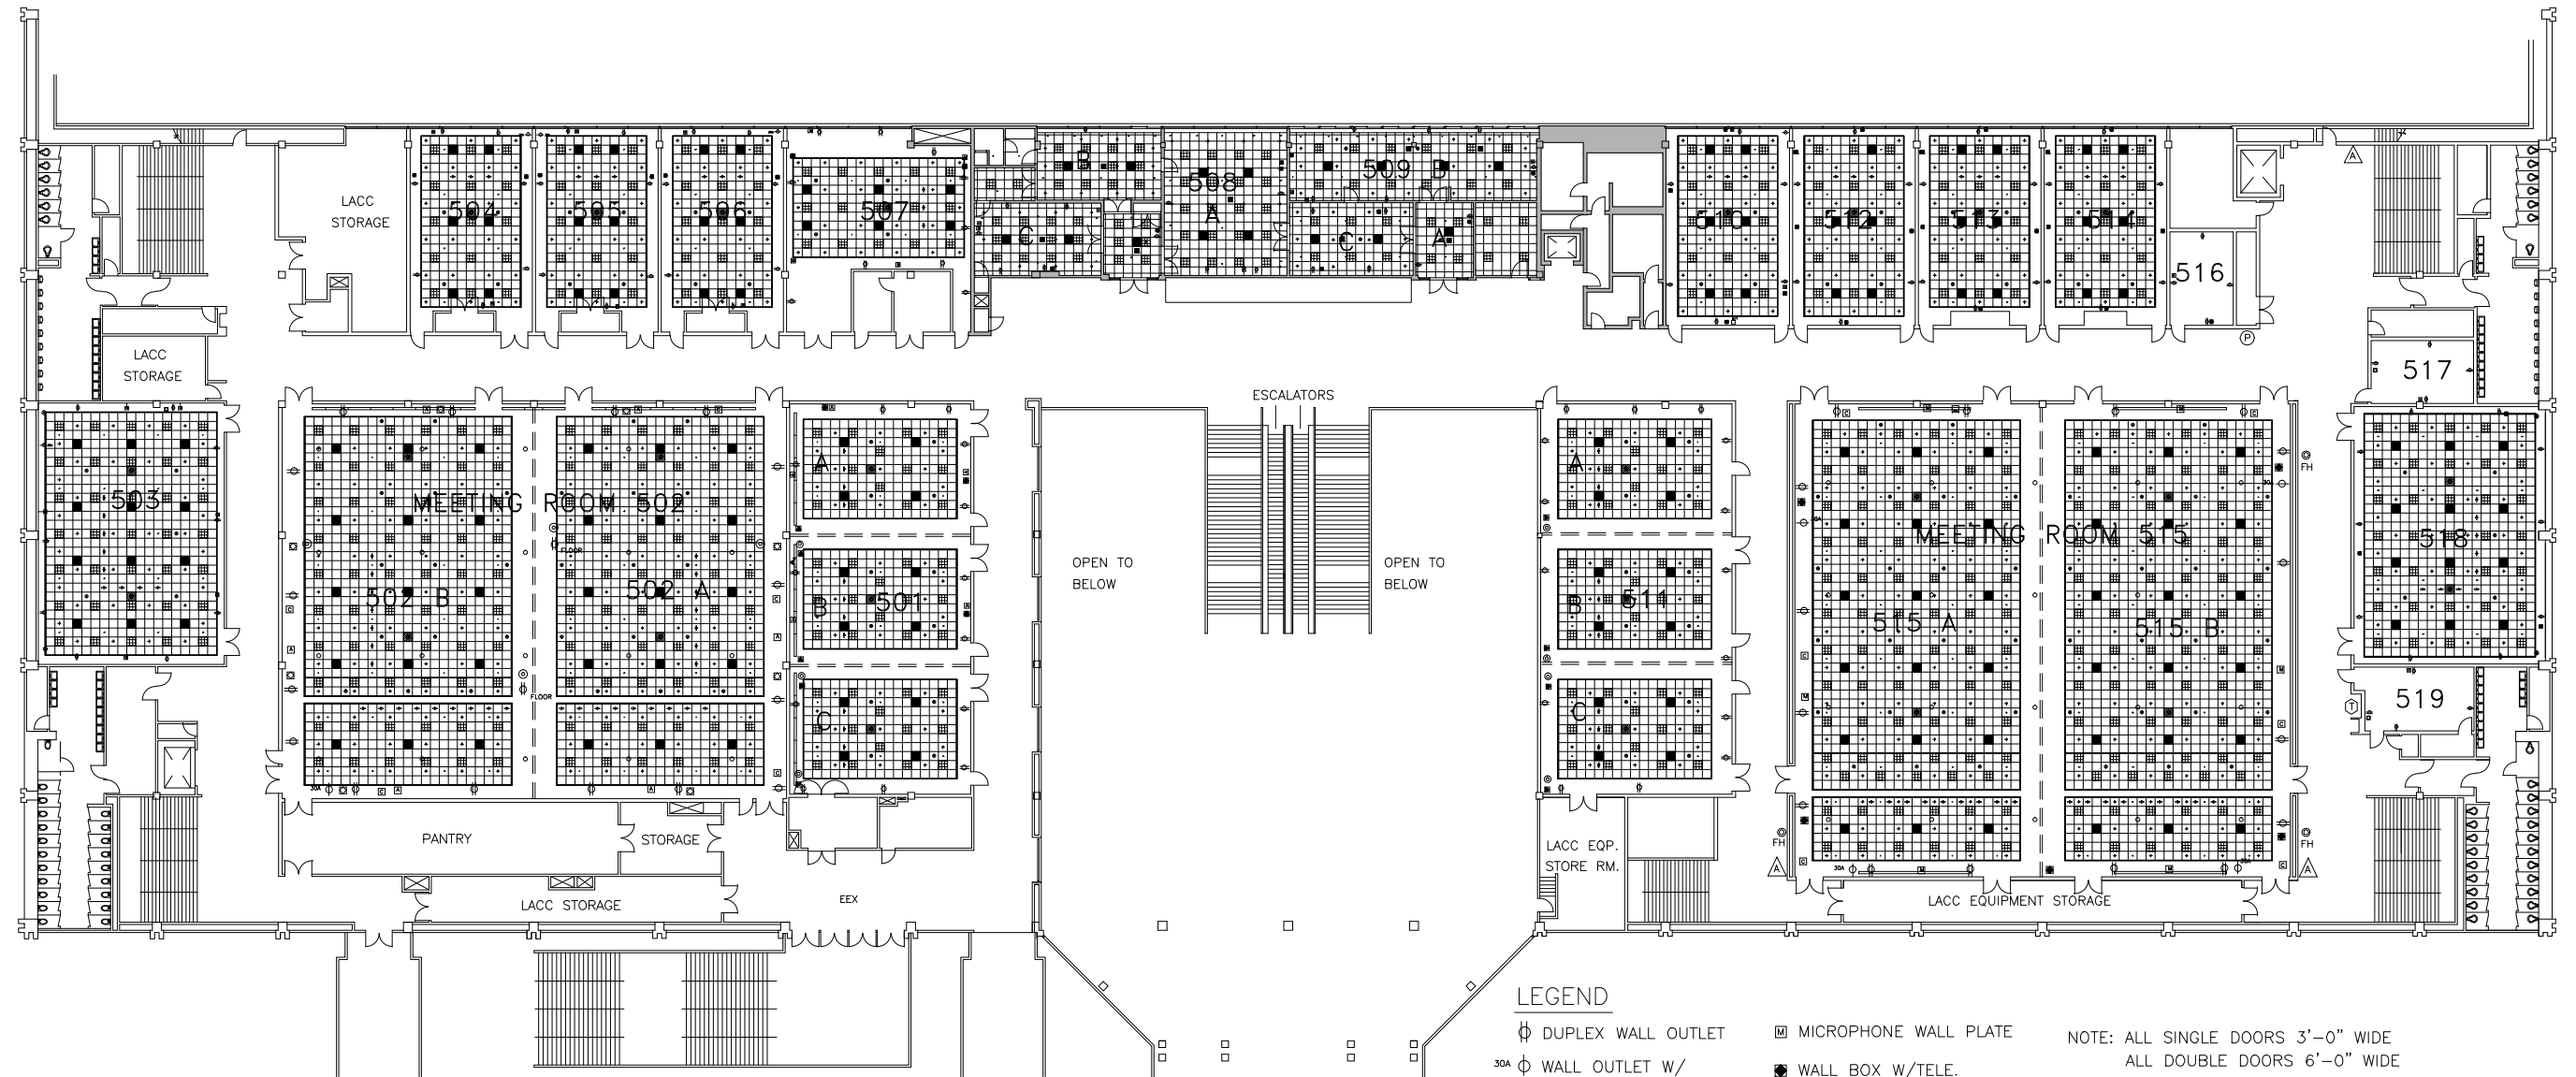

500 SERIES MEETING ROOMS

LEGEND

- ⊕ DUPLEX WALL OUTLET
- ⊕^{30A} WALL OUTLET W/
120V/30A/3W
- SINGLE FLOOR OUTLET
- ⊙ FLOOR BOX W/
120V/30A/5W DUPLEX
- 2' X 2' AIR DIFFUSER
- EMERGENCY SPEAKER
- SPEAKER
- FIRE SPRINKLER
- MONO TYPE LIGHT
- DOWNLIGHT
- 2' X 2' LIGHT W/DIFFUSER
- ⊞ 2' X 4' LIGHT
- EMERGENCY STROBE LIGHT
- ⊞ MICROPHONE WALL PLATE
- ⊙ WALL BOX W/TELE.
- ⊞ CABLE WALL OUTLET
- ▲ MULTIPLE TELEPHONE JACK

NOTE: ALL SINGLE DOORS 3'-0" WIDE
ALL DOUBLE DOORS 6'-0" WIDE
CEILING HT: VARIES
CARPET COLOR: PALE GREEN