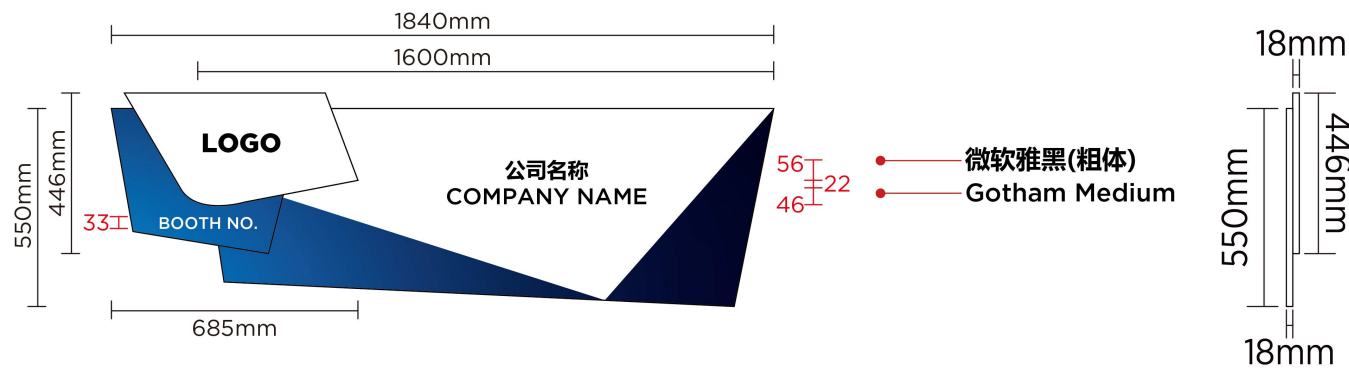

Showcase Suite 3m x 8m(SS + 24sqm)

Location:TBC

Qty:TBC

Showcase Suite 3m x 8m(SS + 24sqm)
Location:TBC
Qty:TBC

Showcase Suite 3m x 8m(SS + 24sqm)
Location:TBC
Qty:TBC

Showcase Suite 3m x 8m(SS + 24sqm)
Location:TBC
Qty:TBC

Perspective

Sample

-  询问台连锁柜 x 1 no
Information Counter with Lockable cupboard
(l) 1000 X (w)500 X (h)1000
-  木纹台 x 1 no
Wooden Table
(d)700X(h)750
-  木纹椅 x 3nos
Graininess Chair
(l) 395 X (w)410 X (h)850
-  垃圾桶 x 3 nos
Wastepaper Basket
(l) 300 X (w)220 X (h)300
-  插座 x 3 nos
Power Point
Socket 500W
-  筒灯 x 6 nos
Down light
-  42" wall mounted plasma TV (with socket) x 2 nos
42寸挂墙电视插座
-  会议椅 x 6 nos
Office Chair C62B
(l) 580X (w)660 X (h)880
-  木锁柜 x 1 no
Wooden Lockable Cupboard
(l) 1000 X (w)500 X (h)1000
-  斗胆灯 x 4 nos
100W In-build light
-  衣架 x 1no
Coat Hanger
-  植物 x 1no
Plant
-  风扇 x 1no
FAN
-  木纹会议台 x 1 no
Conferece Table
(l) 2400X (w)1000 X (h)750
-  Graphic on wall x 1 no
(w)4500X (h)2500
-  Company logo on counter x 1 no
(w)963 X (h)963
-  Graphic on wall x 1 no
(w)3500 X (h)2500

Showcase Suite 3m x 8m(SS + 24sqm)
Location:TBC
Qty:TBC