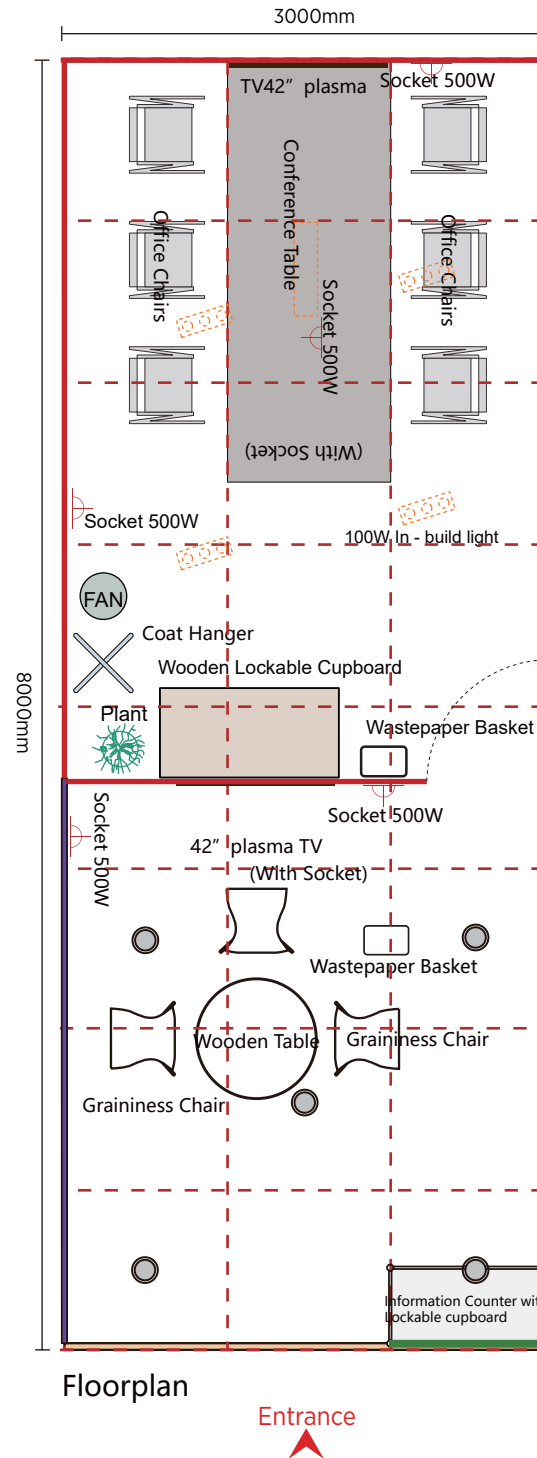

Showcase Suite 3m x 8m(SS + 24sqm)

Location:TBC

Qty:TBC

Showcase Suite 3m x 8m(SS + 24sqm)
Location:TBC
Qty:TBC

Showcase Suite 3m x 8m(SS + 24sqm)
Location:TBC
Qty:TBC

Showcase Suite 3m x 8m(SS + 24sqm)
Location:TBC
Qty:TBC

Perspective

Sample

-  询问台连锁柜 x 1 no
Information Counter with Lockable cupboard
(l) 1000 X (w)500 X (h)1000
-  木纹台 x 1 no
Wooden Table
(d)700X(h)750
-  木纹椅 x 3nos
Graininess Chair
(l) 395 X (w)410 X (h)850
-  垃圾桶 x 3 nos
Wastepaper Basket
(l) 300 X (w)220 X (h)300
-  插座 x 3 nos
Power Point
Socket 500W
-  筒灯 x 6 nos
Down light
-  42" wall mounted plasma TV (with socket) x 2 nos
42寸挂墙电视插座
-  会议椅 x 6 nos
Office Chair C62B
(l) 580X (w)660 X (h)880
-  木锁柜 x 1 no
Wooden Lockable Cupboard
(l) 1000 X (w)500 X (h)1000
-  斗胆灯 x 4 nos
100W In-build light
-  衣架 x 1no
Coat Hanger
-  植物 x 1no
Plant
-  风扇 x 1no
FAN
-  木纹会议台 x 1 no
Conferece Table
(l) 2400X (w)1000 X (h)750
-  Graphic on wall x 1 no
(w)4500X (h)2500
-  Company logo on counter x 1 no
(w)963 X (h)963
-  Graphic on wall x 1 no
(w)3500 X (h)2500

Showcase Suite 3m x 8m(SS + 24sqm)
Location:TBC
Qty:TBC