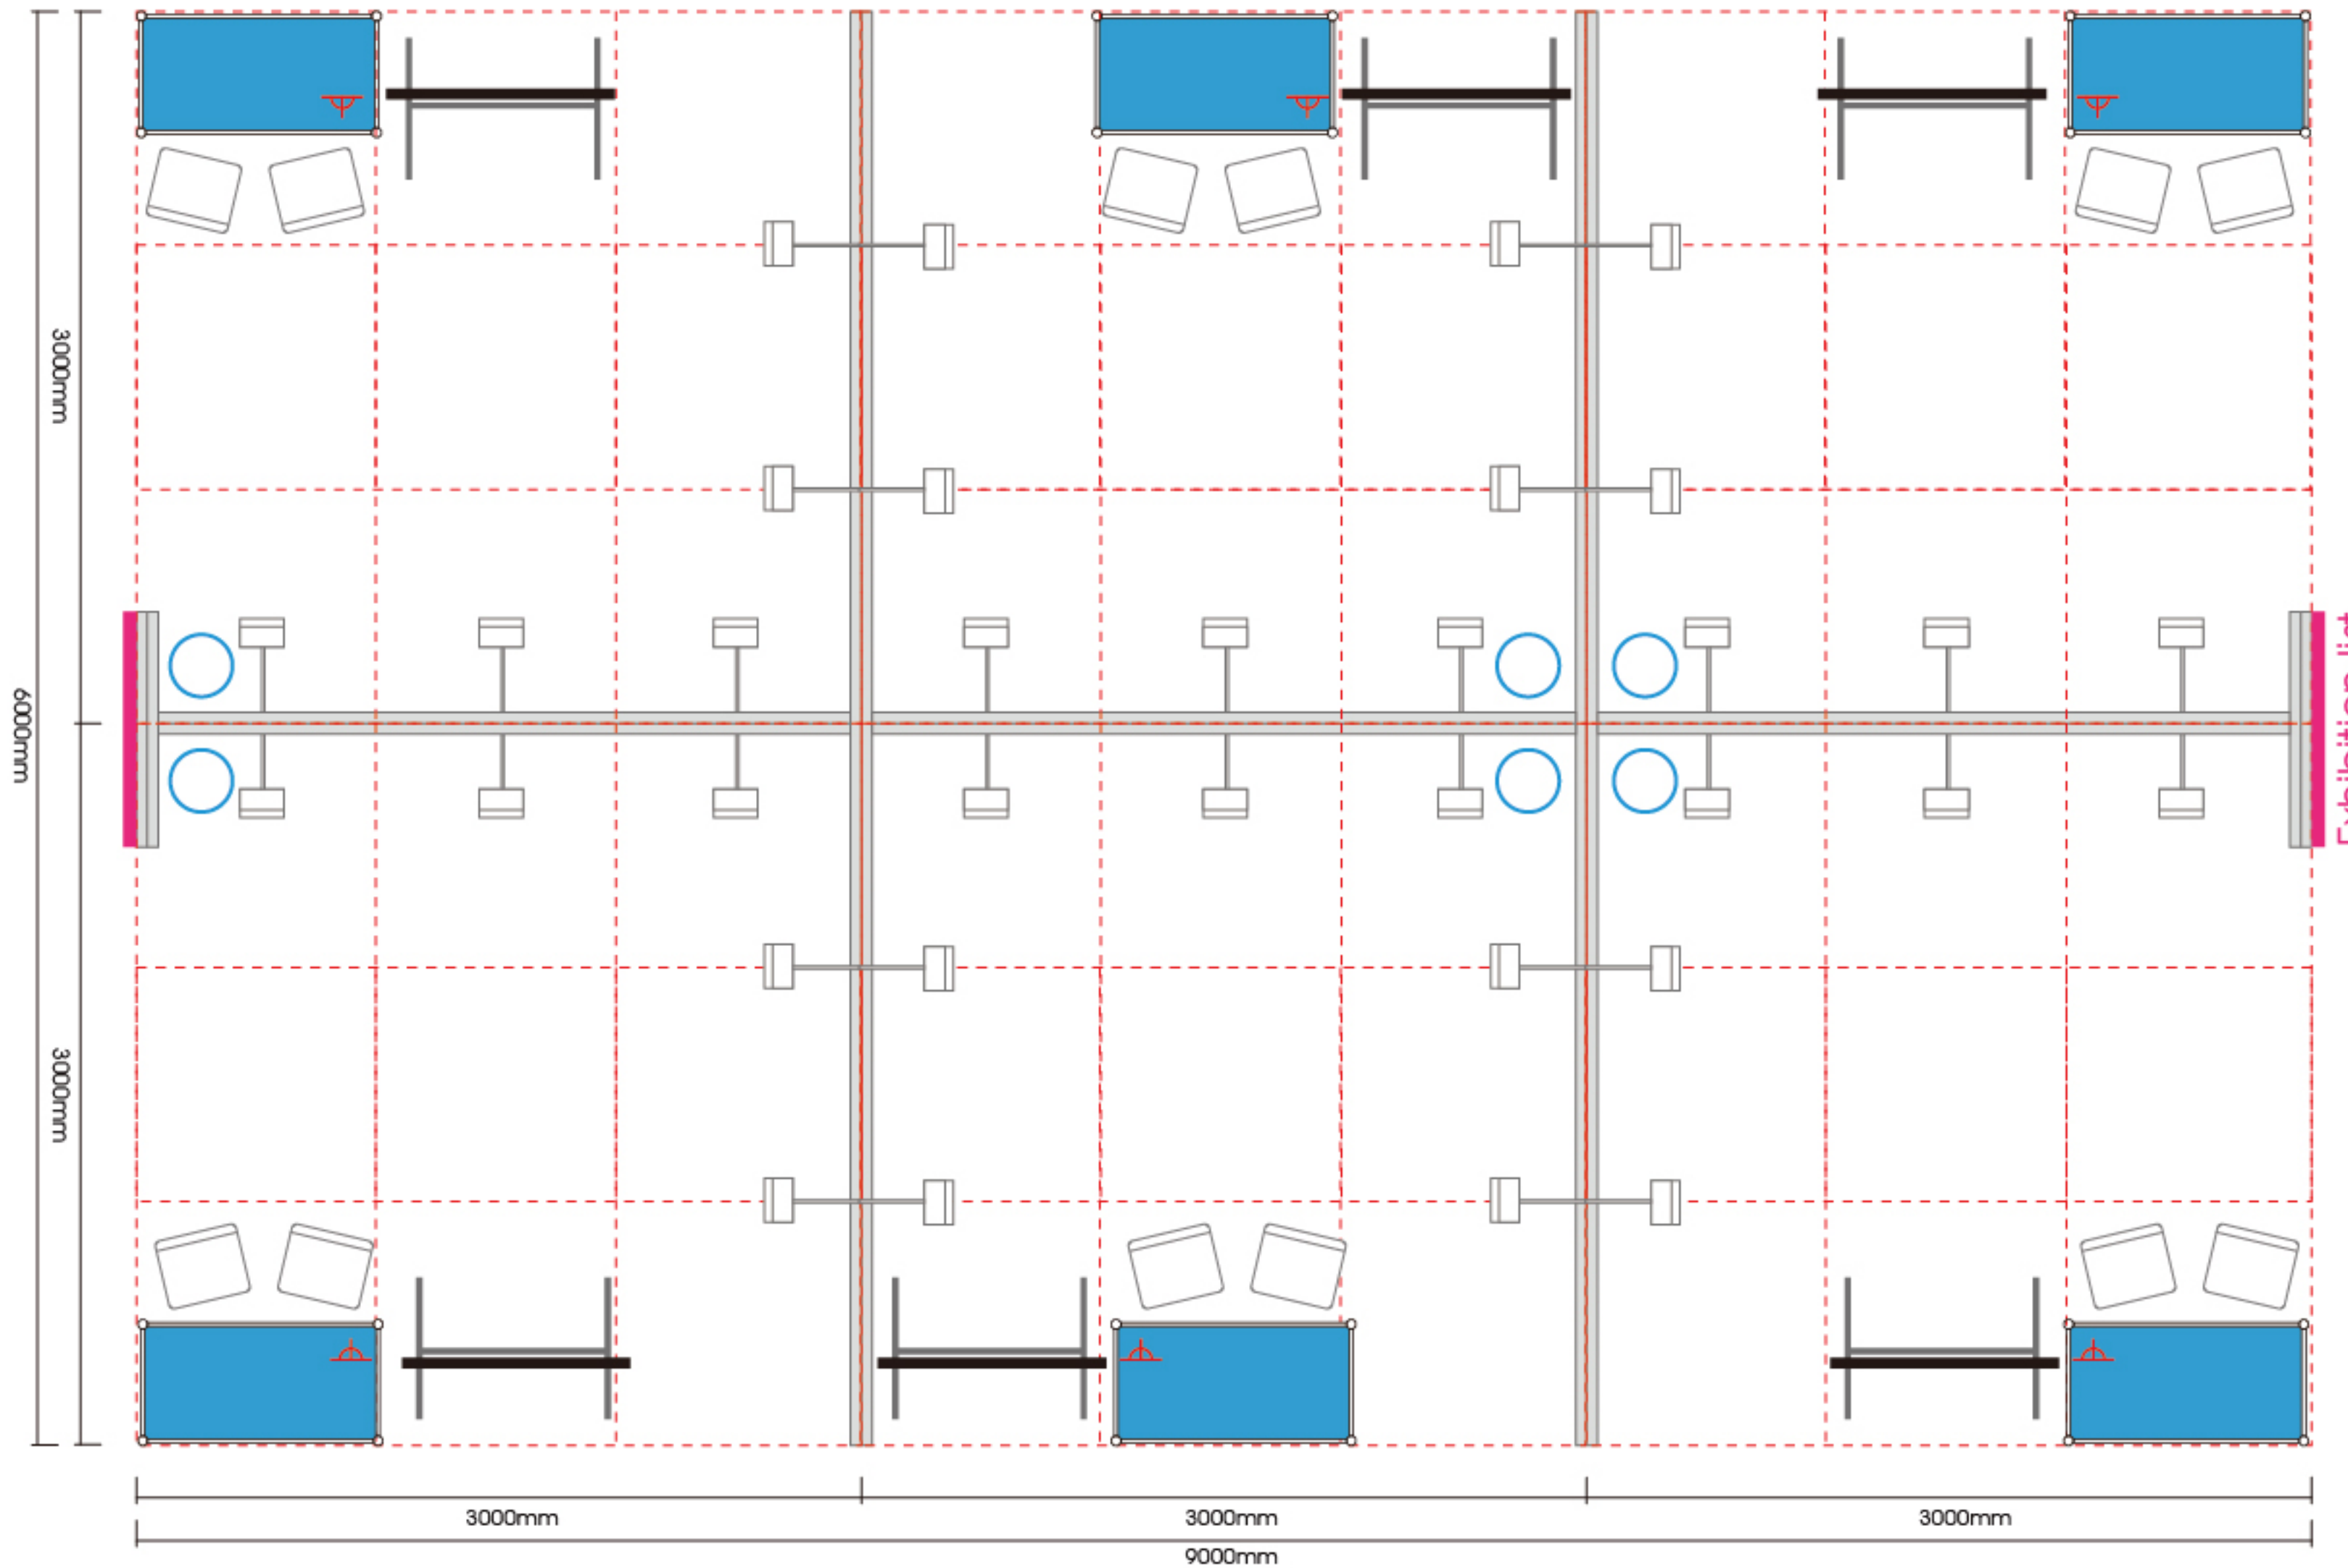

MWC24 Shanghai
5G IN Startup Plus Cluster

2500mmH

MWC24 Shanghai
5G IN Startup Plus Cluster

MWC24 Shanghai
5G IN Startup Plus Cluster

MWC24 Shanghai
5G IN Startup Plus Cluster

Sample

-  询问台连锁柜 x 6 nos
Information counter with lockable cupboard
(l) 1000 X (w)500 X (h)1000
-  高吧椅 x 12 nos
High STOOL
-  垃圾桶 x 6 nos
Wastepaper Basket
(l) 300 X (w)300 X (h)310
-  长臂射灯配节能灯泡 x 34 nos
Spotlight with energy saving bulb
-  42" 电视连座地架 x 6 nos
42" TV with free standing rack on the ground
-  插座 x 6 nos
Power Point Socket 500W