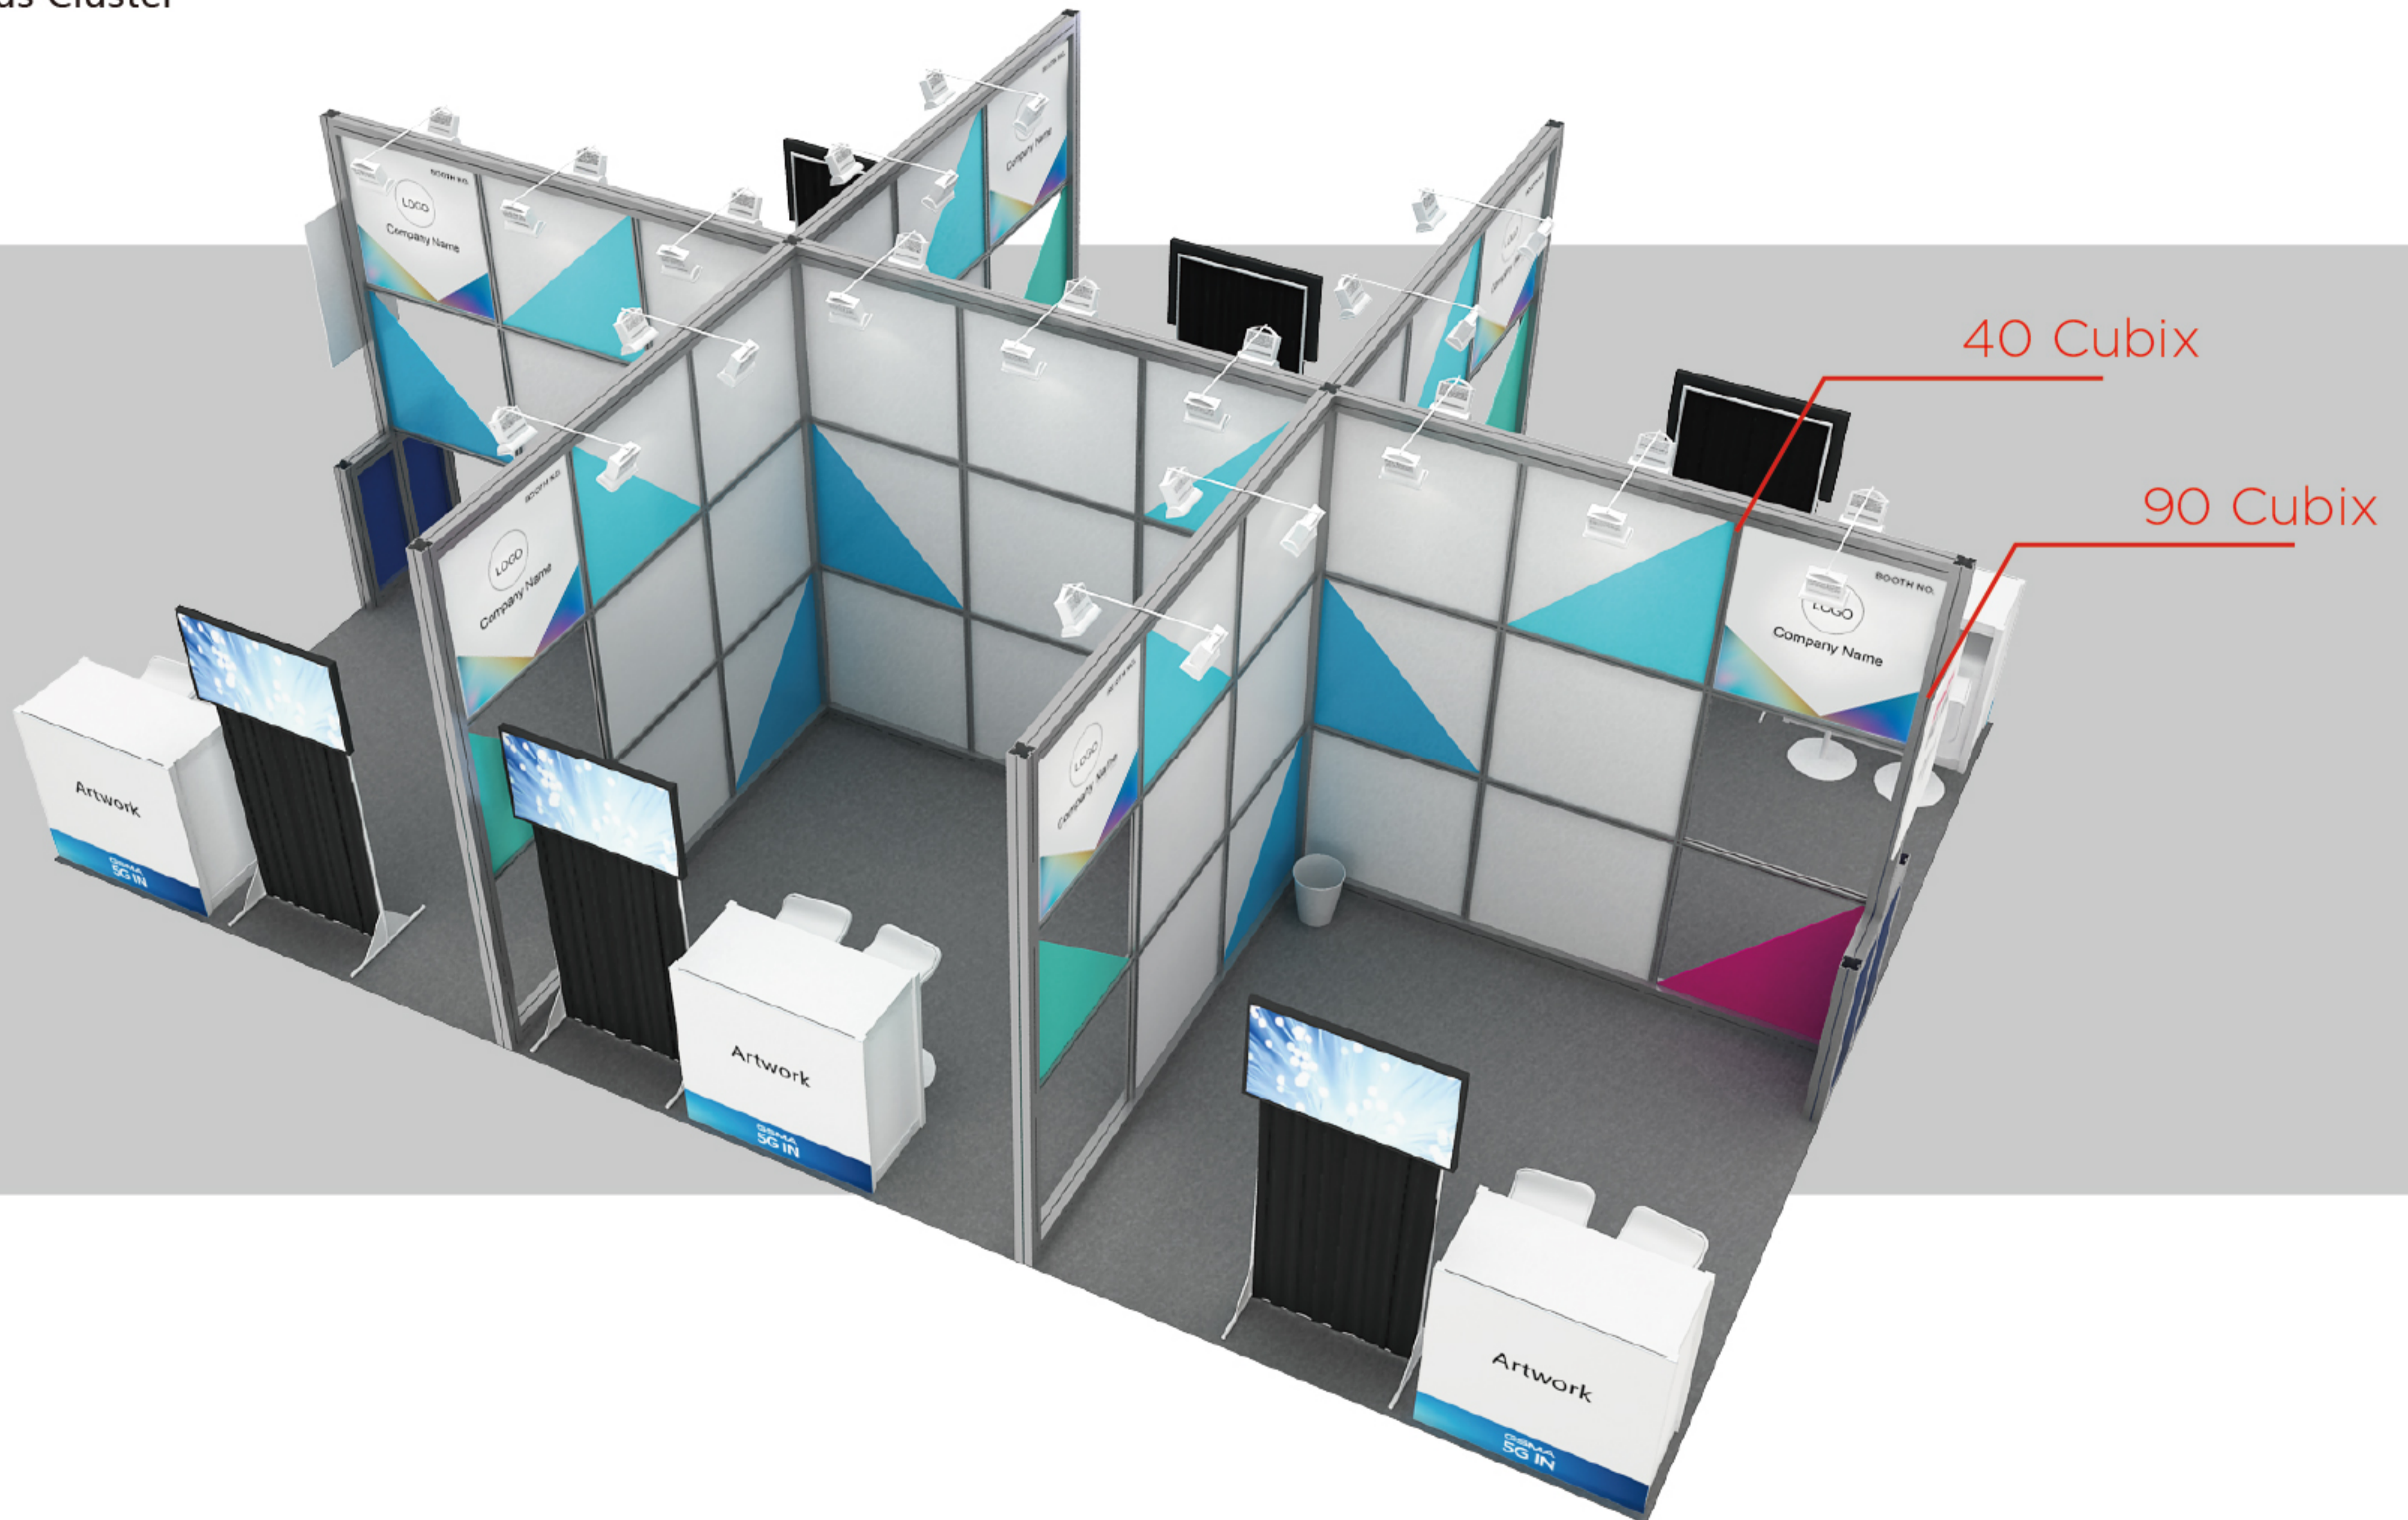

MWC24 Shanghai
5G IN Startup Plus Cluster

2500mmH

MWC24 Shanghai
5G IN Startup Plus Cluster

MWC24 Shanghai
5G IN Startup Plus Cluster

MWC24 Shanghai
5G IN Startup Plus Cluster

Sample

-  询问台连锁柜 x 6 nos
Information counter with lockable cupboard
(l) 1000 X (w)500 X (h)1000
-  高吧椅 x 12 nos
High STOOL
-  垃圾桶 x 6 nos
Wastepaper Basket
(l) 300 X (w)300 X (h)310
-  长臂射灯配节能灯泡 x 34 nos
Spotlight with energy saving bulb
-  42" 电视连座地架 x 6 nos
42" TV with free standing rack on the ground
-  插座 x 6 nos
Power Point Socket 500W