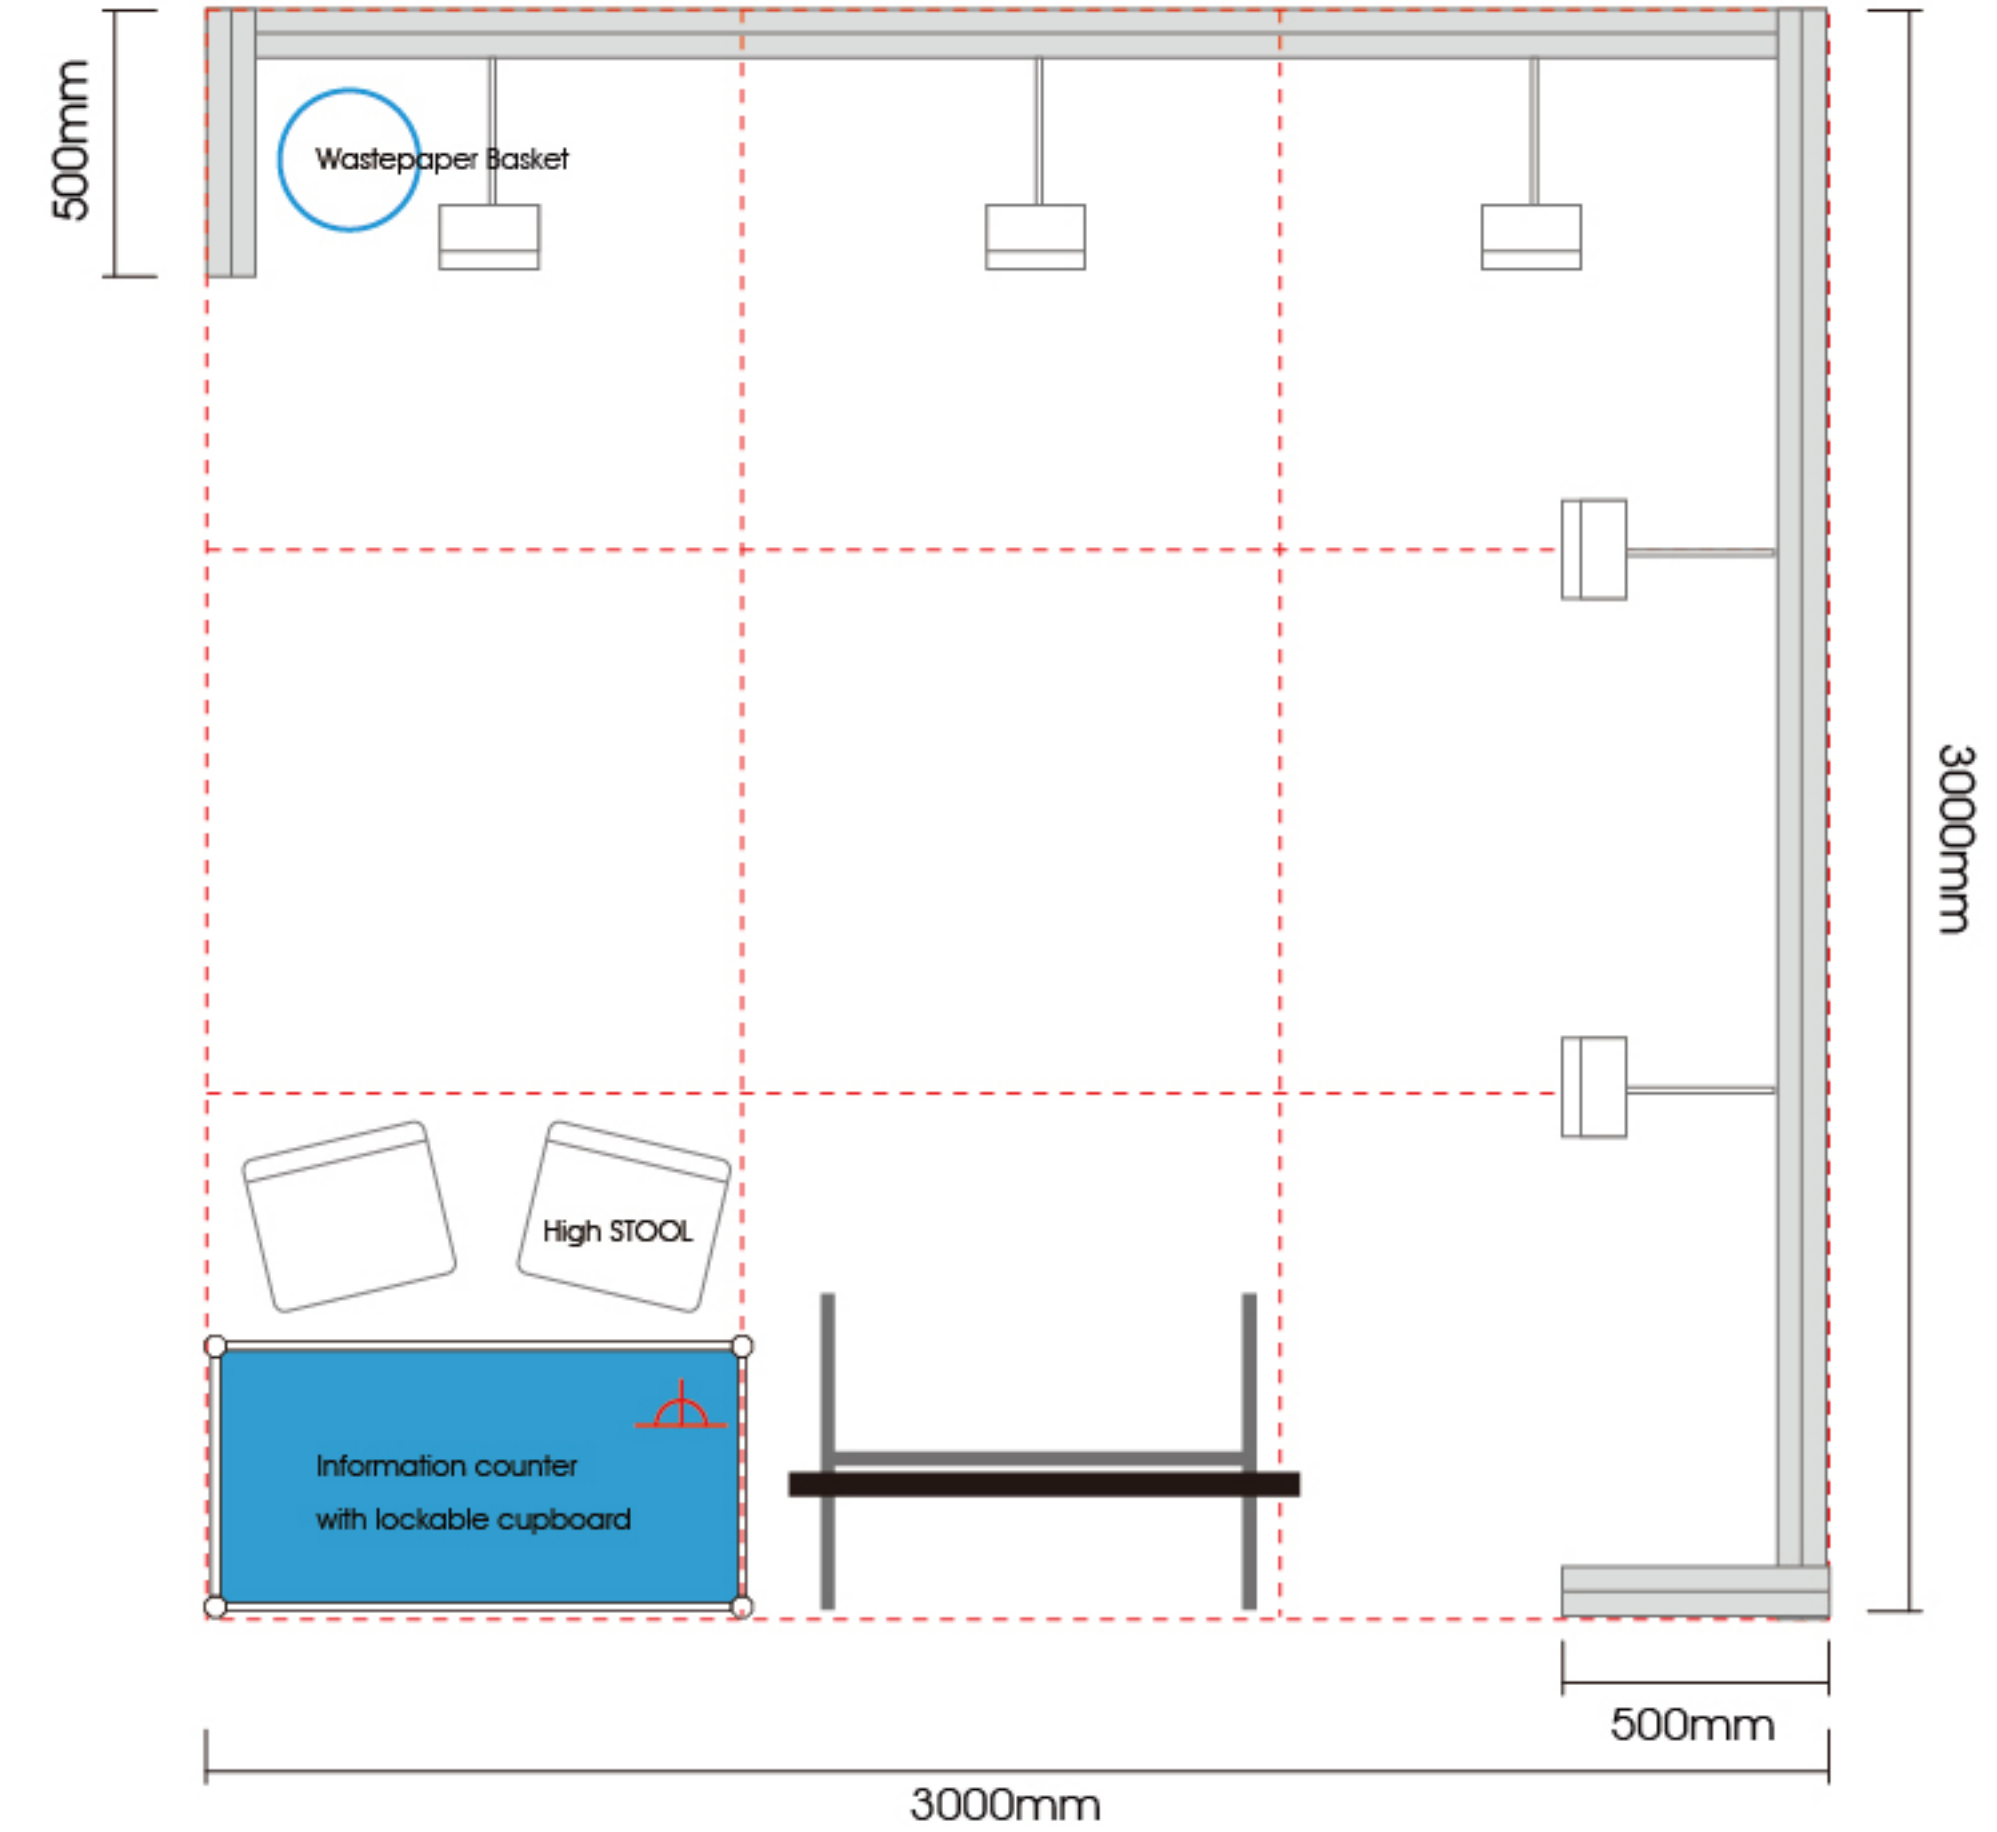

MWC24 Shanghai
5G IN Startup Plus (3mx3m)

Sample

- | | | |
|---|--|--|
|  询问台连锁柜 x 1 no
Information counter
with lockable cupboard
(l) 1000 X (w)500 X (h)1000 |  高吧椅 x 2 nos
High STOOL |  42" 电视连座地架 x 1 no
42" TV with free standing
rack on the ground |
|  垃圾桶 x 1 no
Wastepaper Basket
(l) 300 X (w)300 X (h)310 |  插座 x 1 nos
Power Point
Socket 500W |  长臂射灯配节能灯泡 x 5 nos
Spotlight with e
nergy saving bulb |

招牌
Fascia Board

询问台前方面
Artwork on the information counter