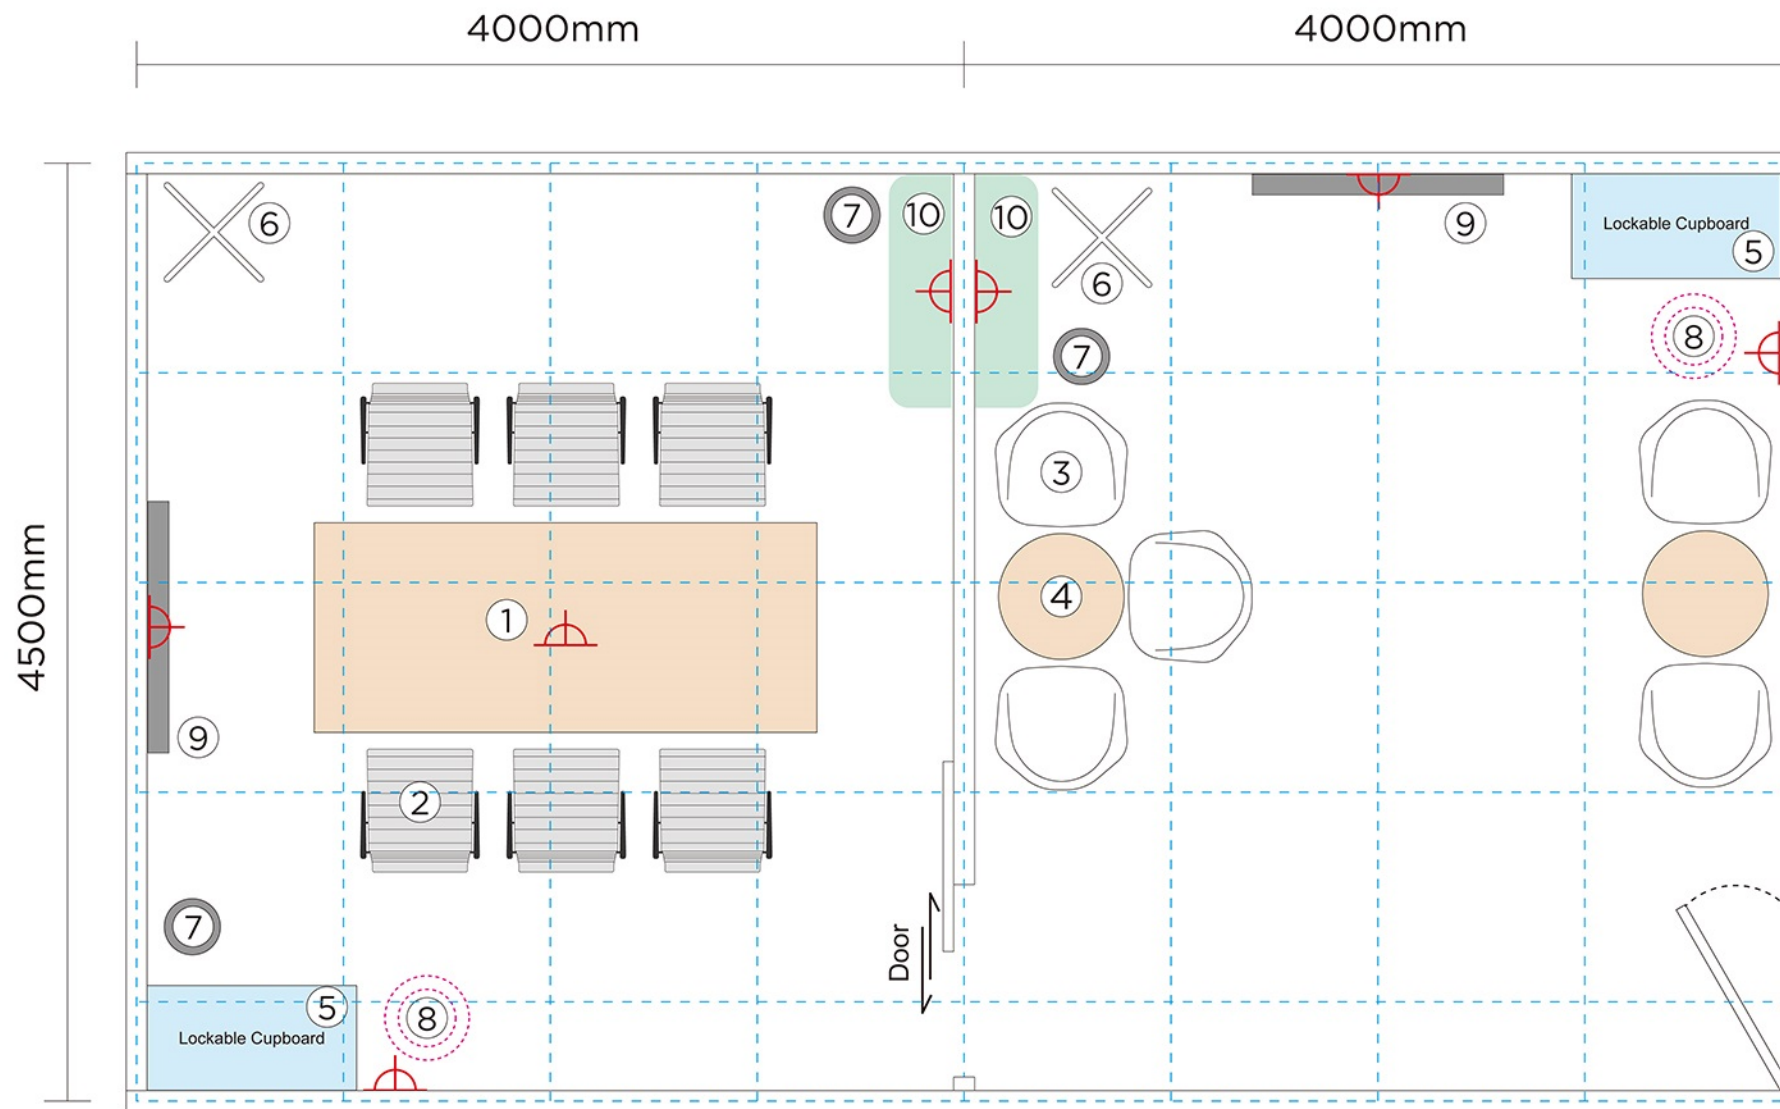

EMR (8mL x 4.5mW)  
Location: TBC

Code	Description	Qty
①	Conference Table	1
②	Meeting Chairs	6
③	1-Seater Chairs	5
④	Round Tabel	2
⑤	Lockable Cupboard	2
⑥	Coat Hanger	2
⑦	Waste Basket	3
⑧	Fan	2
⑨	42"TV with HDMI cable	2
⑩	Air Condition	2
⑪	100W Down light	12
⑫	Celling Lamp	8
⑬	Power Points 	7
⑭	Exhaust fan	2
⑮	Smoke Detector	1

EMR (8mL x 4.5mW)  
Location: TBC

EMR (8mL x 4.5mW)  
Location: TBC

EMR (8mL x 4.5mW)  
Location: TBC

EMR (8mL x 4.5mW)  
Location: TBC

EMR (8mL x 4.5mW)  
Location: TBC