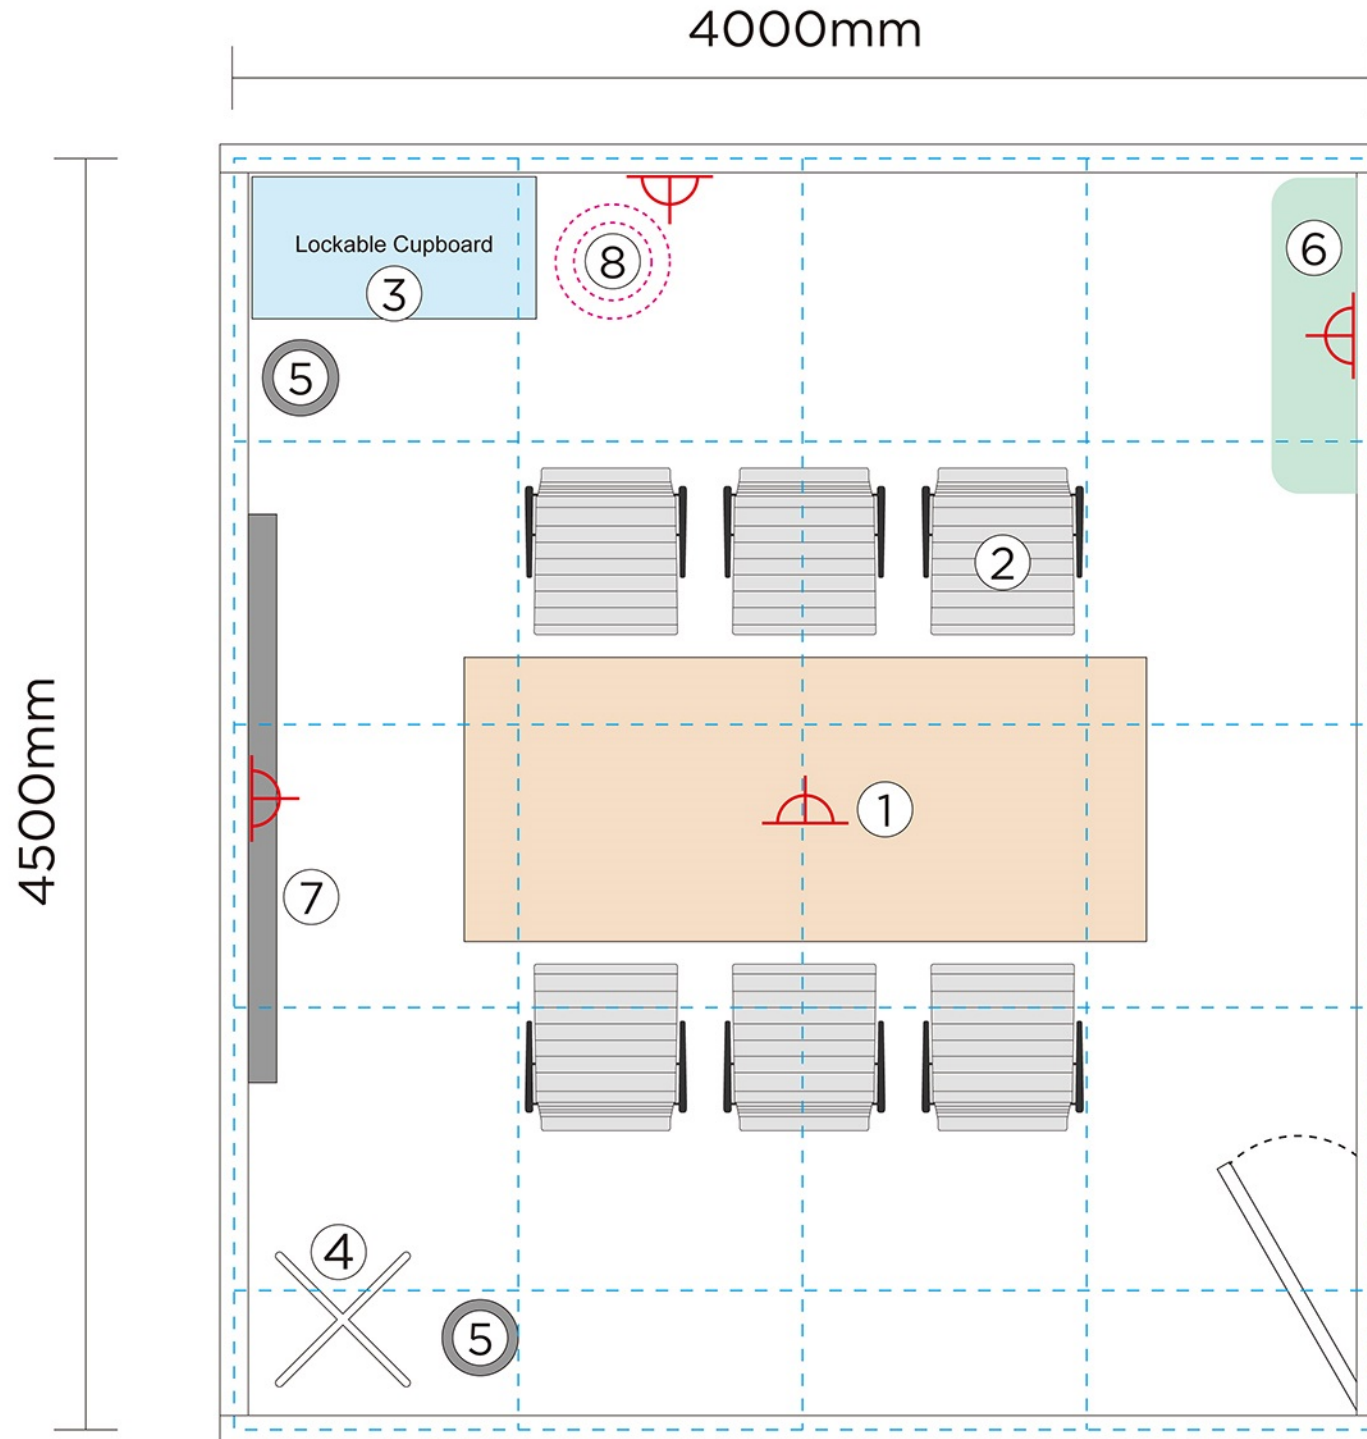

EMR (4mL x 4.5mW)
Location: TBC

Code	Description	Qty
①	Conference Table	1
②	Meeting Chairs	6
③	Lockable Cupboard	1
④	Coat Hanger	1
⑤	Waste Basket	2
⑥	Air Condition	1
⑦	42"TV with HDMI cable	1
⑧	Fan	1
⑨	100W Down light	6
⑩	Celling Lamp	4
⑪	Power Points 	4
⑫	Exhaust fan	1
⑬	Smoke Detector	1

EMR (4mL x 4.5mW)
Location: TBC

EMR (4mL x 4.5mW)
Location: TBC

EMR (4mL x 4.5mW)
Location: TBC