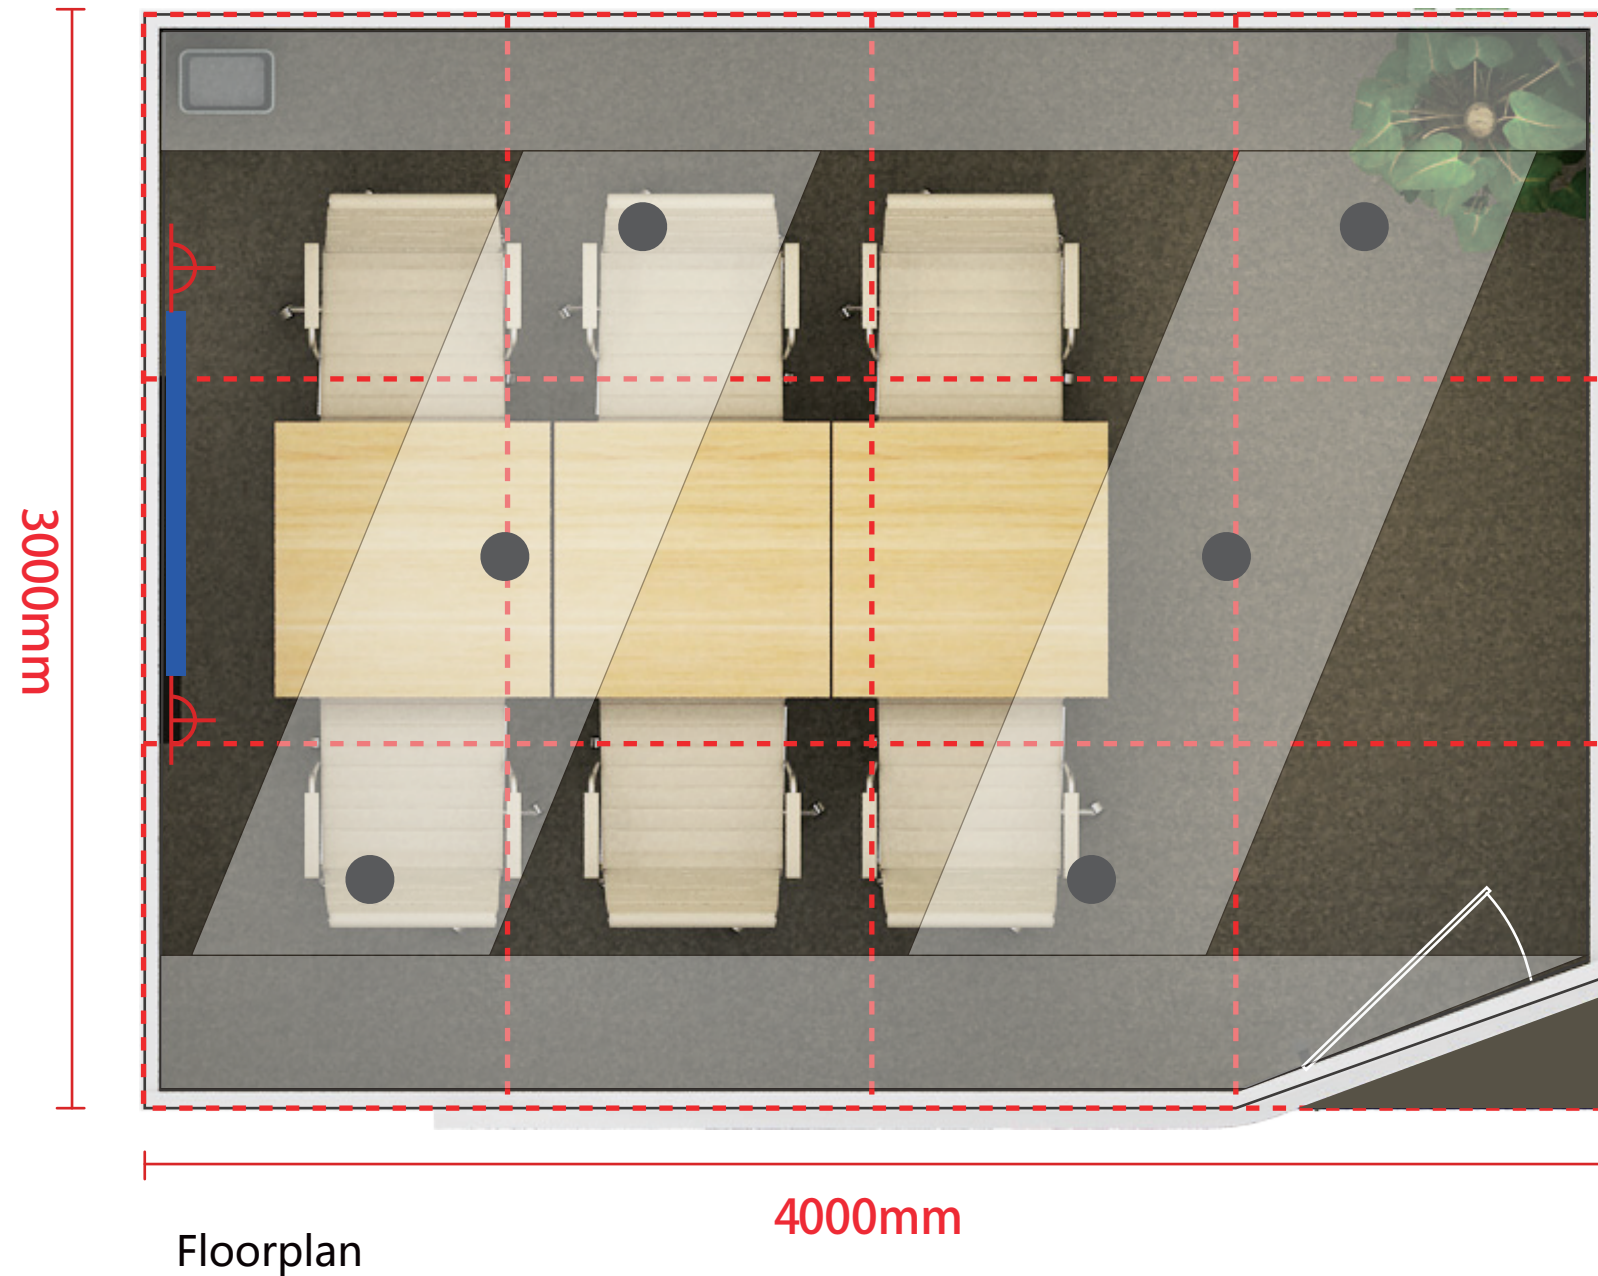

Meeting Room Plus 3m x 4m
Location:TBC
Qty:TBC

Meeting Room Plus 3m x 4m
Location:TBC
Qty:TBC

Meeting Room Plus 3m x 4m
Location:TBC
Qty:TBC

Meeting Room Plus 3m x 4m
Location:TBC
Qty:TBC

Sample

-  方台 x 3 nos
Square Table
(l) 800 X (w)800 X (h)750
-  会议椅 x 6 nos
Office Chair C62B
(l) 580 X (w)660 X (h)880-960
-  垃圾桶 x 1 no
Wastepaper Basket
(l) 300 X (w)220 X (h)300
-  插座 x 1 no
Power Point
Socket 500W
-  42" Wall Mounted Plasma
TV (with socket) x 1 no
42寸挂墙电视插座
-  筒灯 x 6 nos
Down light

升级会议室招牌(Meeting Room Plus Fascia)

Meeting Room Plus 3m x 4m
Location:TBC
Qty:TBC

Sample

方台 x 3 nos
Square Table
(l) 800 X (w)800 X (h)750

会议椅 x 6 nos
Office Chair C62B
(l) 580 X (w)660 X (h)880-960

42" Wall Mounted Plasma TV (with socket) x 1 no
42寸挂墙电视连插座

垃圾桶 x 1 no
Wastepaper Basket
(l) 300 X (w)220 X (h)300