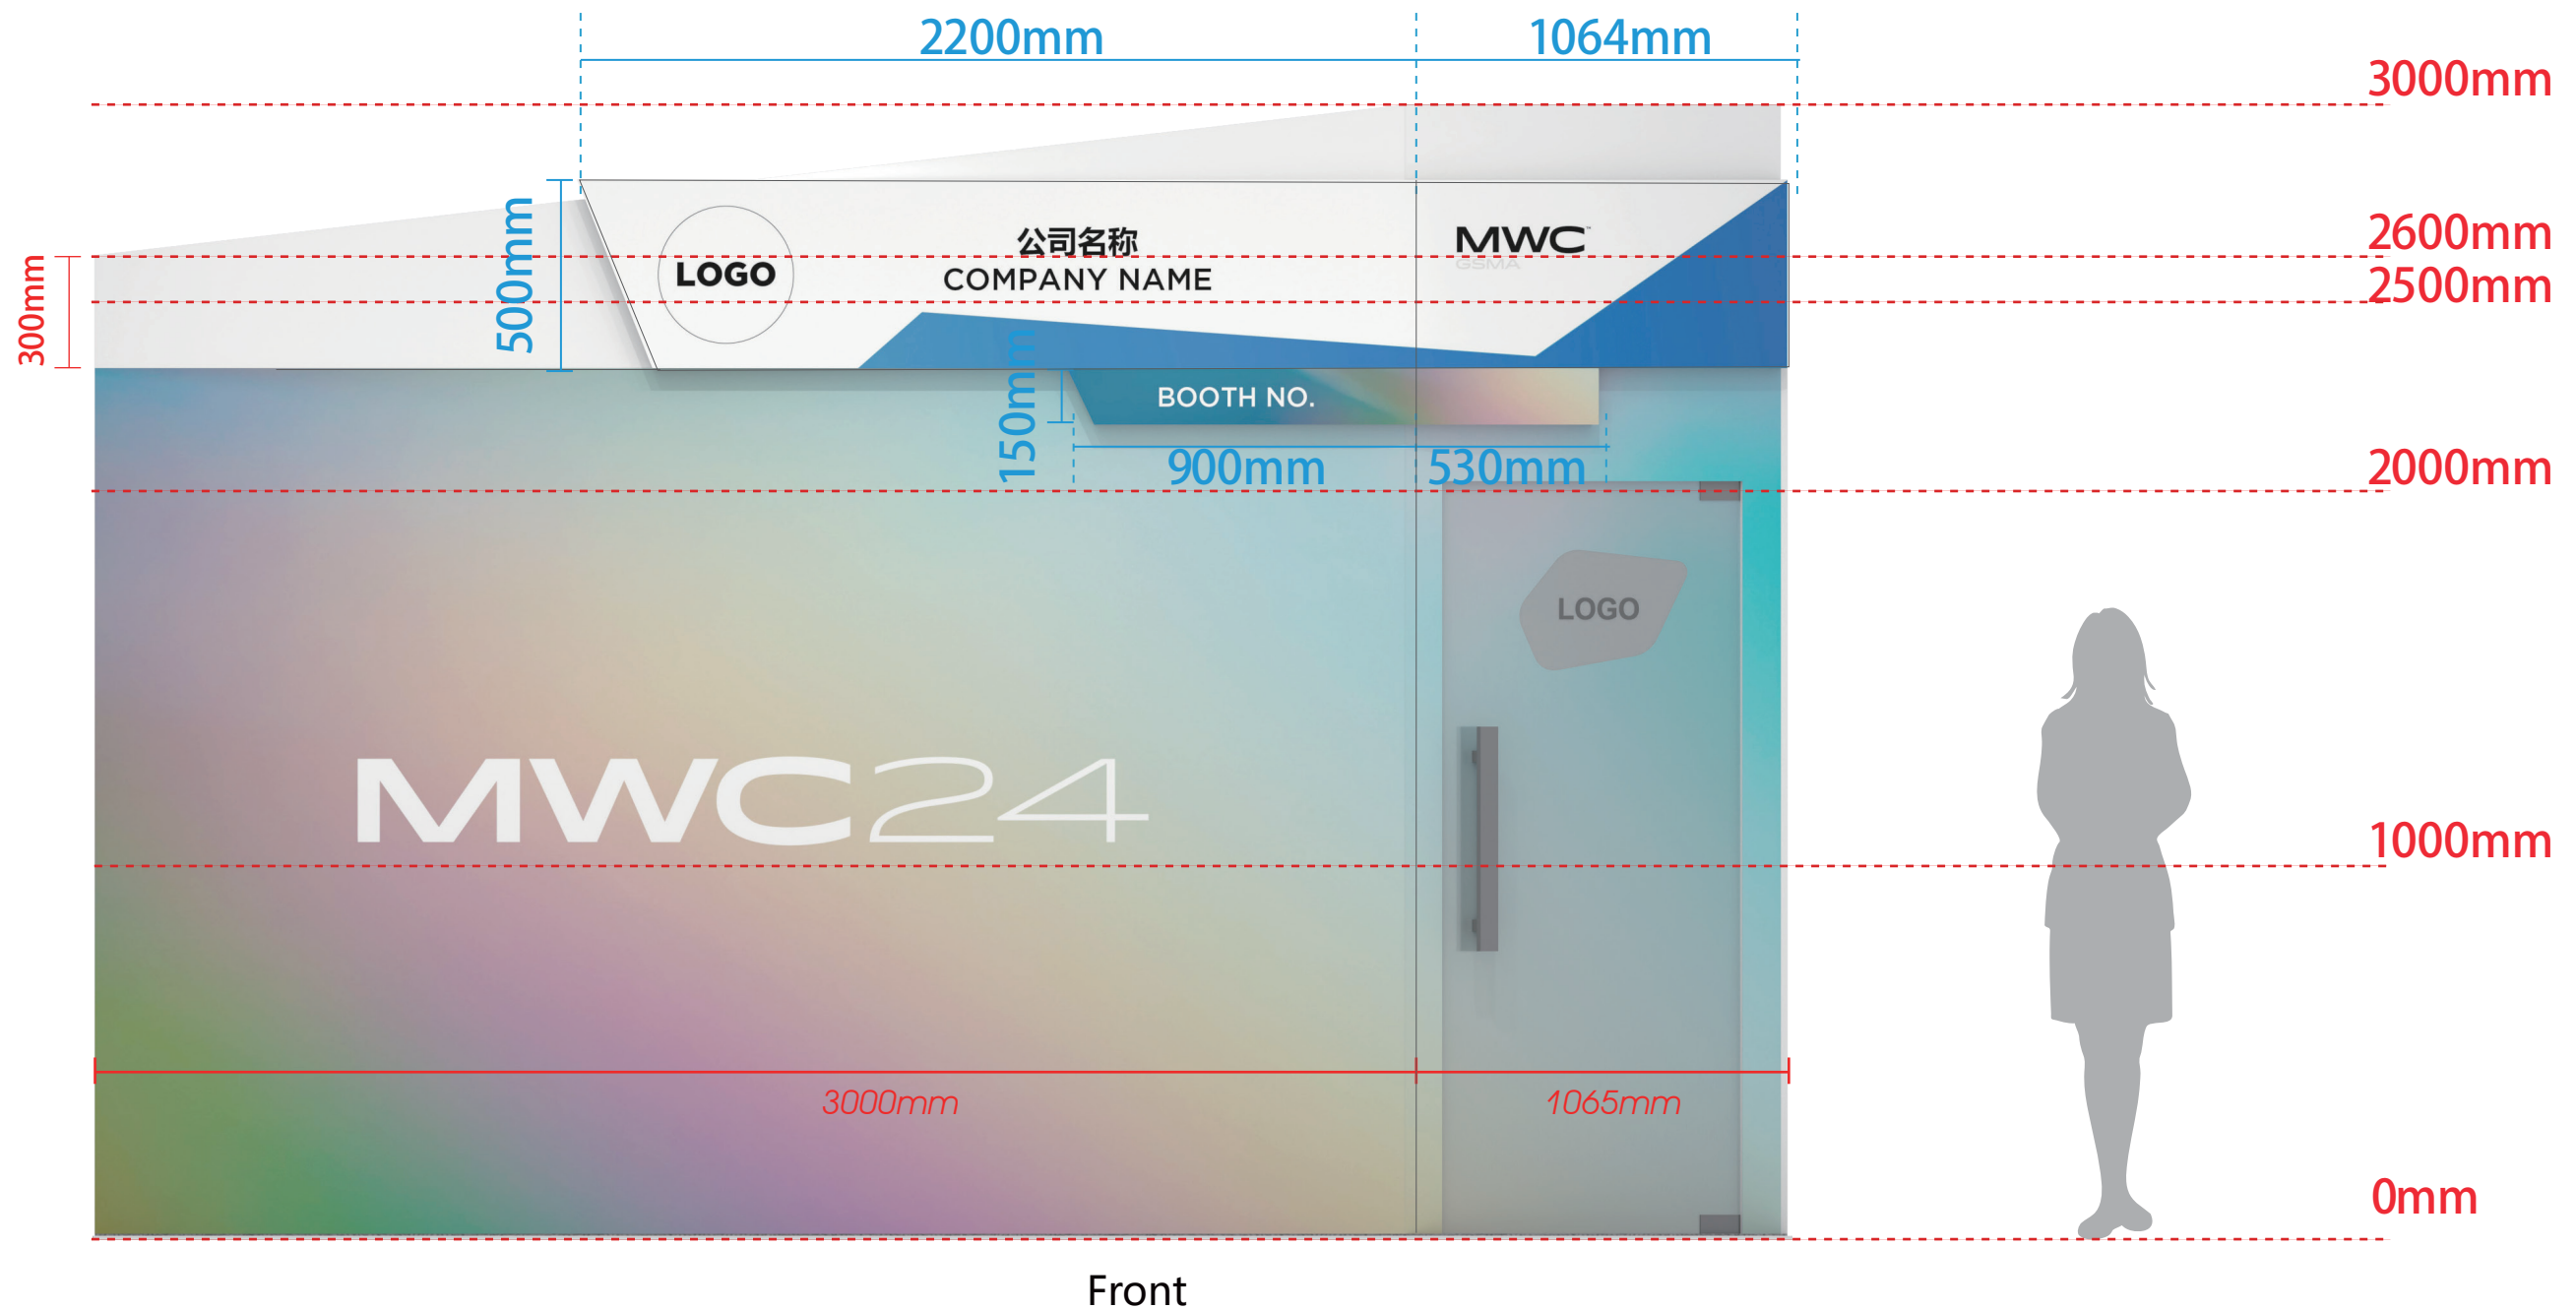

Meeting Room Plus 3m x 4m
Location:TBC
Qty:TBC

Meeting Room Plus 3m x 4m
Location:TBC
Qty:TBC

Meeting Room Plus 3m x 4m
Location:TBC
Qty:TBC

Meeting Room Plus 3m x 4m
Location:TBC
Qty:TBC

Sample

-  方台 x 3 nos
Square Table
(l) 800 X (w)800 X (h)750
-  会议椅 x 6 nos
Office Chair C62B
(l) 580 X (w)660 X (h)880-960
-  垃圾桶 x 1 no
Wastepaper Basket
(l) 300 X (w)220 X (h)300
-  插座 x 1 no
Power Point
Socket 500W
-  42" Wall Mounted Plasma
TV (with socket) x 1 no
42寸挂墙电视插座
-  筒灯 x 6 nos
Down light

升级会议室招牌(Meeting Room Plus Fascia)

Meeting Room Plus 3m x 4m
Location:TBC
Qty:TBC

Sample

方台 x 3 nos
Square Table
(l) 800 X (w)800 X (h)750

会议椅 x 6 nos
Office Chair C62B
(l) 580 X (w)660 X (h)880-960

42" Wall Mounted Plasma TV (with socket) x 1 no
42寸挂墙电视连插座

垃圾桶 x 1 no
Wastepaper Basket
(l) 300 X (w)220 X (h)300