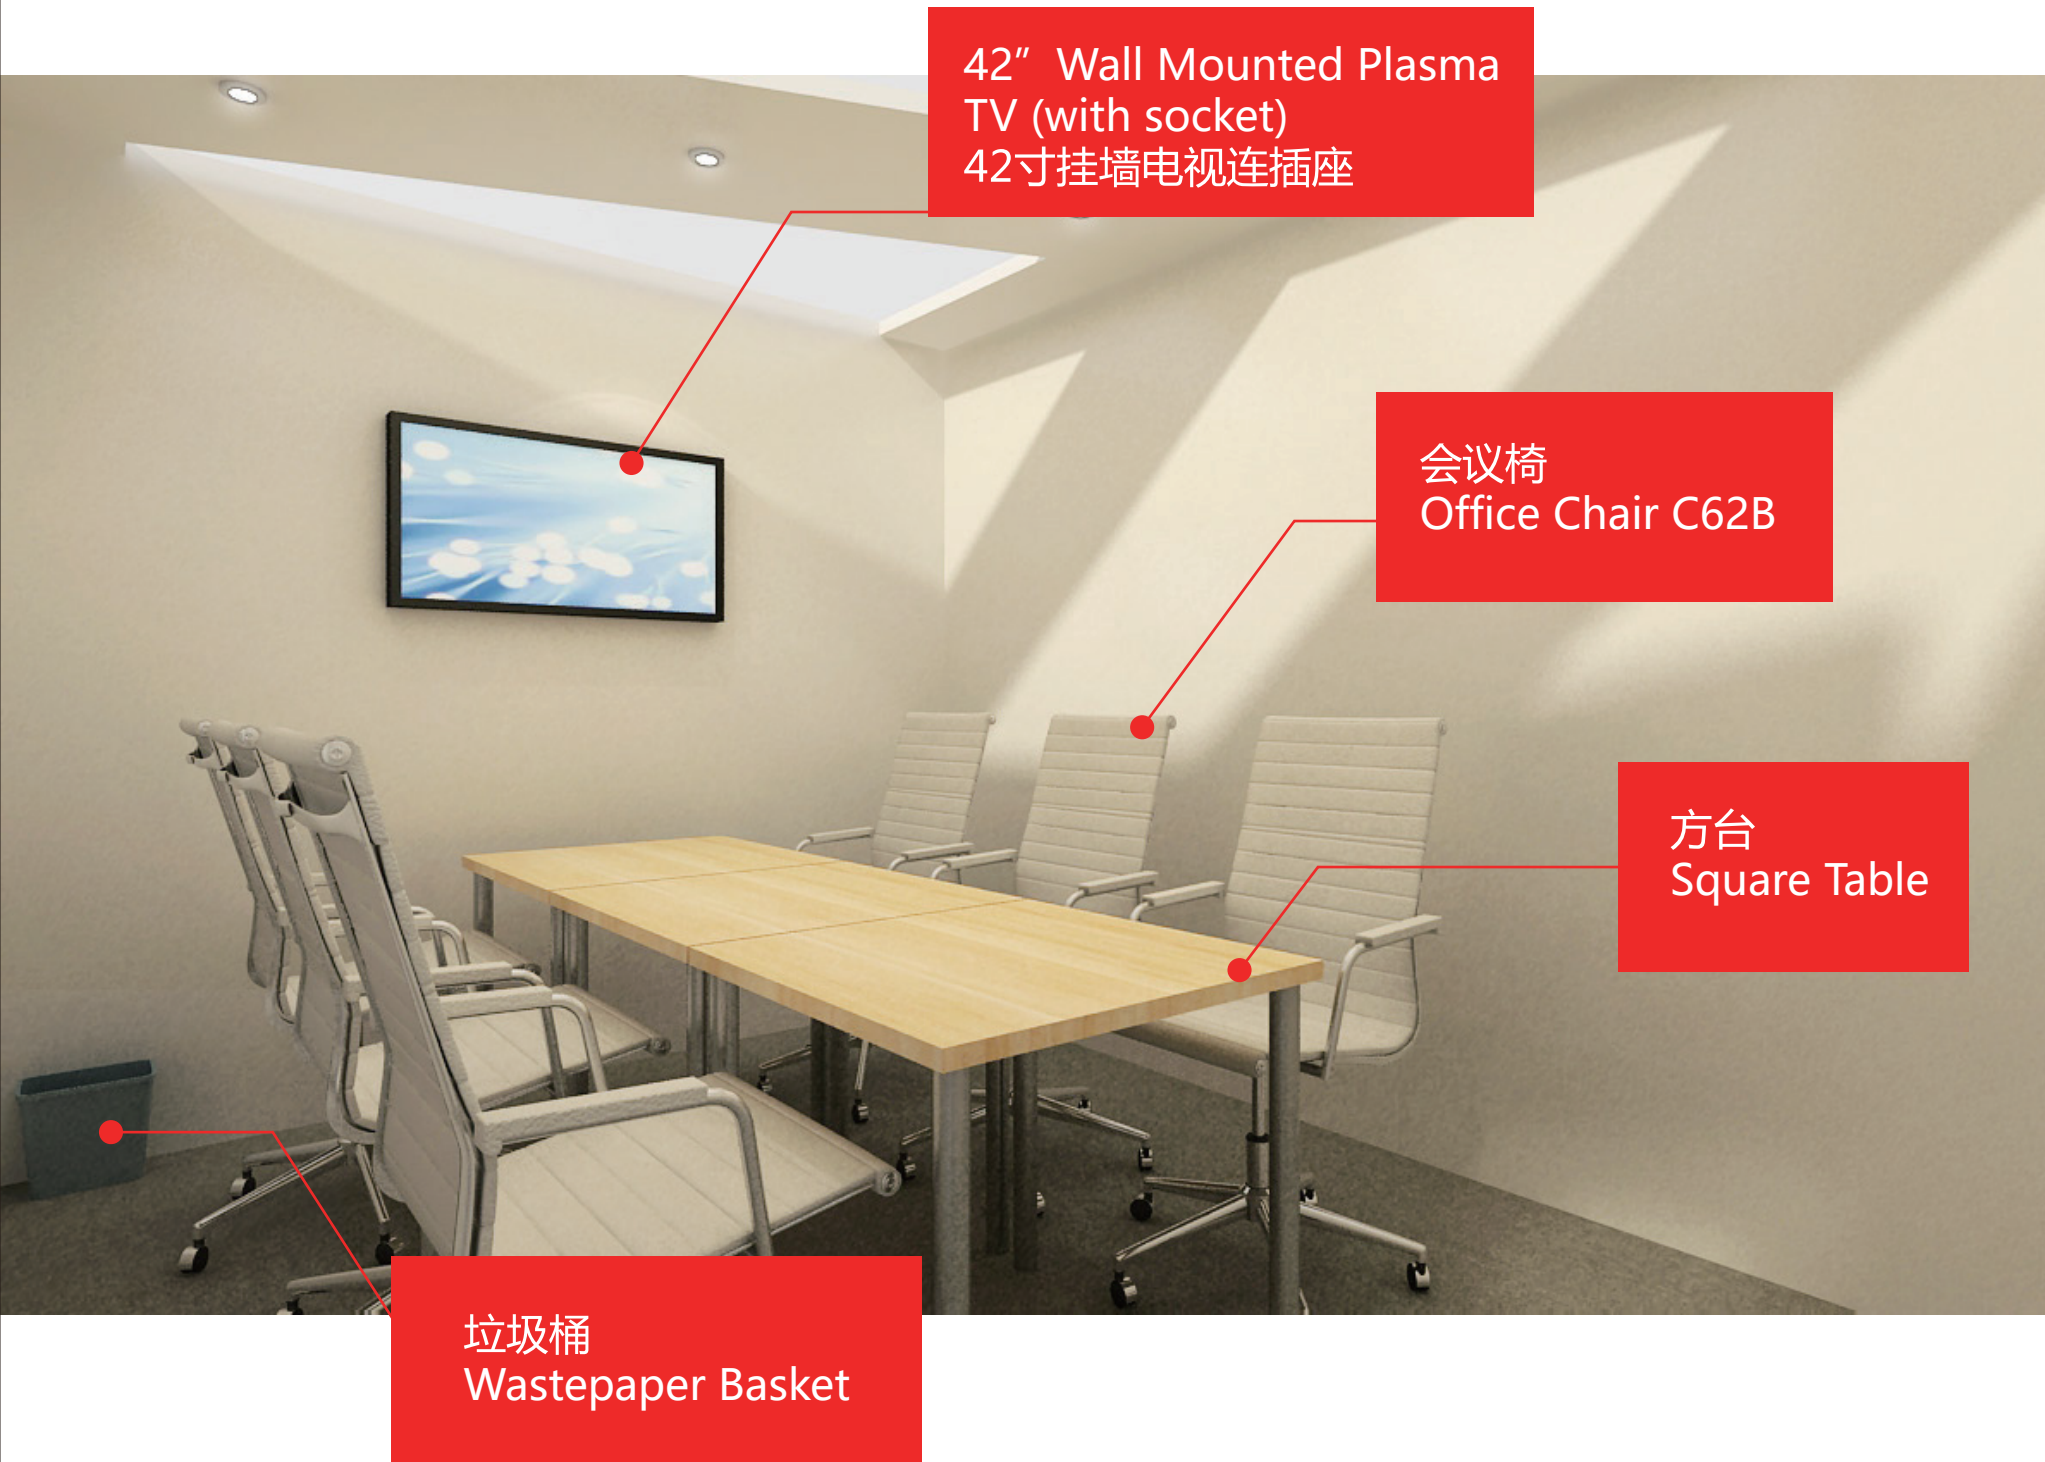

Meeting Room Plus 3m x 4m
Location:TBC
Qty:TBC

Meeting Room Plus 3m x 4m
Location:TBC
Qty:TBC

Meeting Room Plus 3m x 4m
Location:TBC
Qty:TBC

Meeting Room Plus 3m x 4m
Location:TBC
Qty:TBC

Sample

-  方台 x 3 nos
Square Table
(l) 800 X (w)800 X (h)750
-  会议椅 x 6 nos
Office Chair C62B
(l) 580 X (w)660 X (h)880-960
-  垃圾桶 x 1 no
Wastepaper Basket
(l) 300 X (w)220 X (h)300
-  插座 x 1 no
Power Point
Socket 500W
-  42" Wall Mounted Plasma
TV (with socket) x 1 no
42寸挂墙电视插座
-  筒灯 x 6 nos
Down light

升级会议室招牌(Meeting Room Plus Fascia)

Meeting Room Plus 3m x 4m
Location:TBC
Qty:TBC

Sample

方台 x 3 nos
Square Table
(l) 800 X (w)800 X (h)750

会议椅 x 6 nos
Office Chair C62B
(l) 580 X (w)660 X (h)880-960

42" Wall Mounted Plasma TV (with socket) x 1 no
42寸挂墙电视连插座